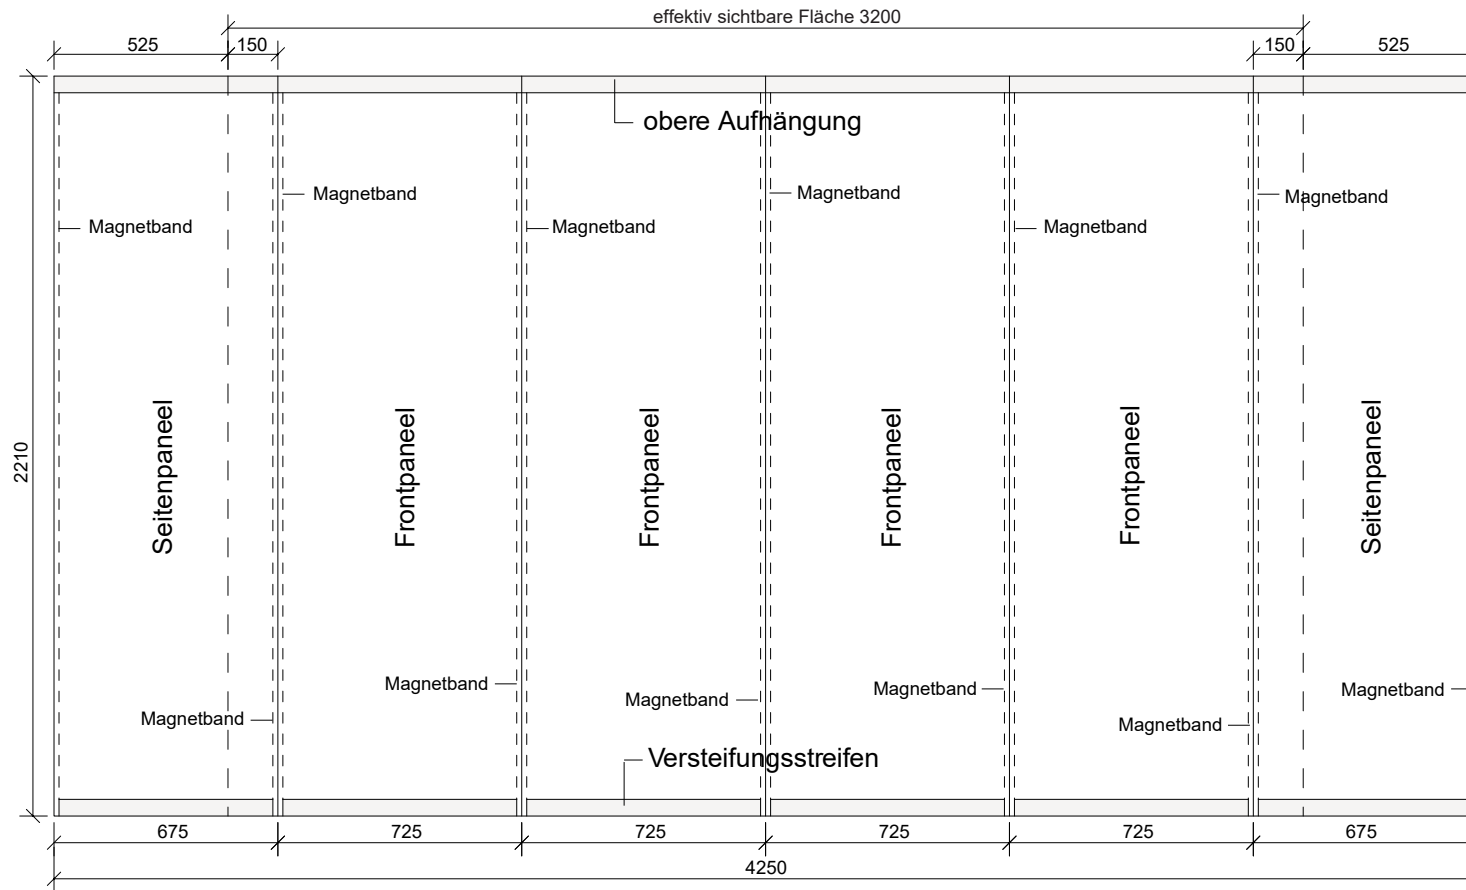

■ DRAGON2

cutting pattern
dragon2 4x3 felder_gerade

www.best-systems.com