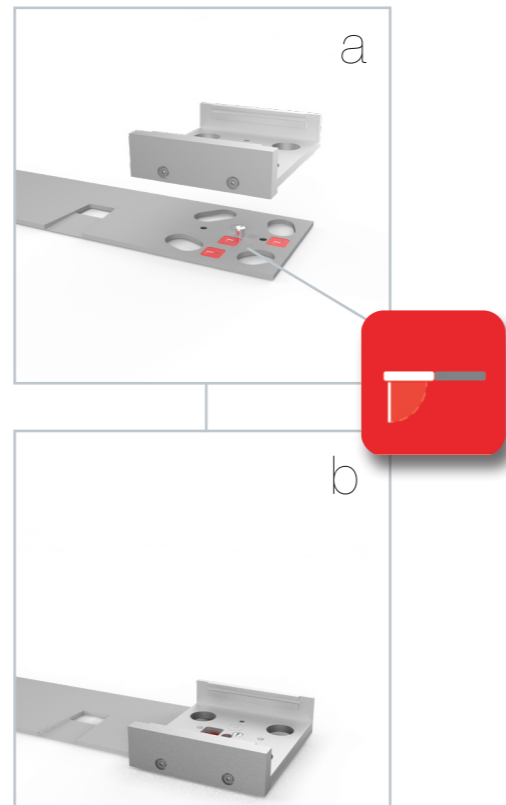

GERADE VERSION/STRAIGHT VERSION