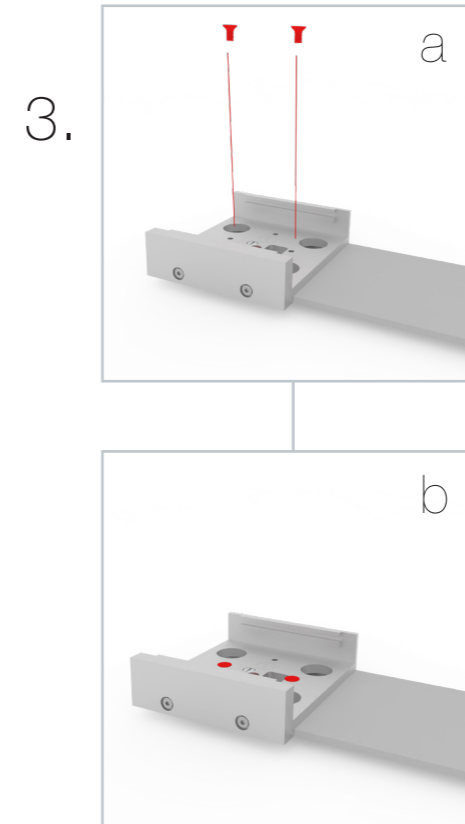

GERADE VERSION/STRAIGHT VERSION