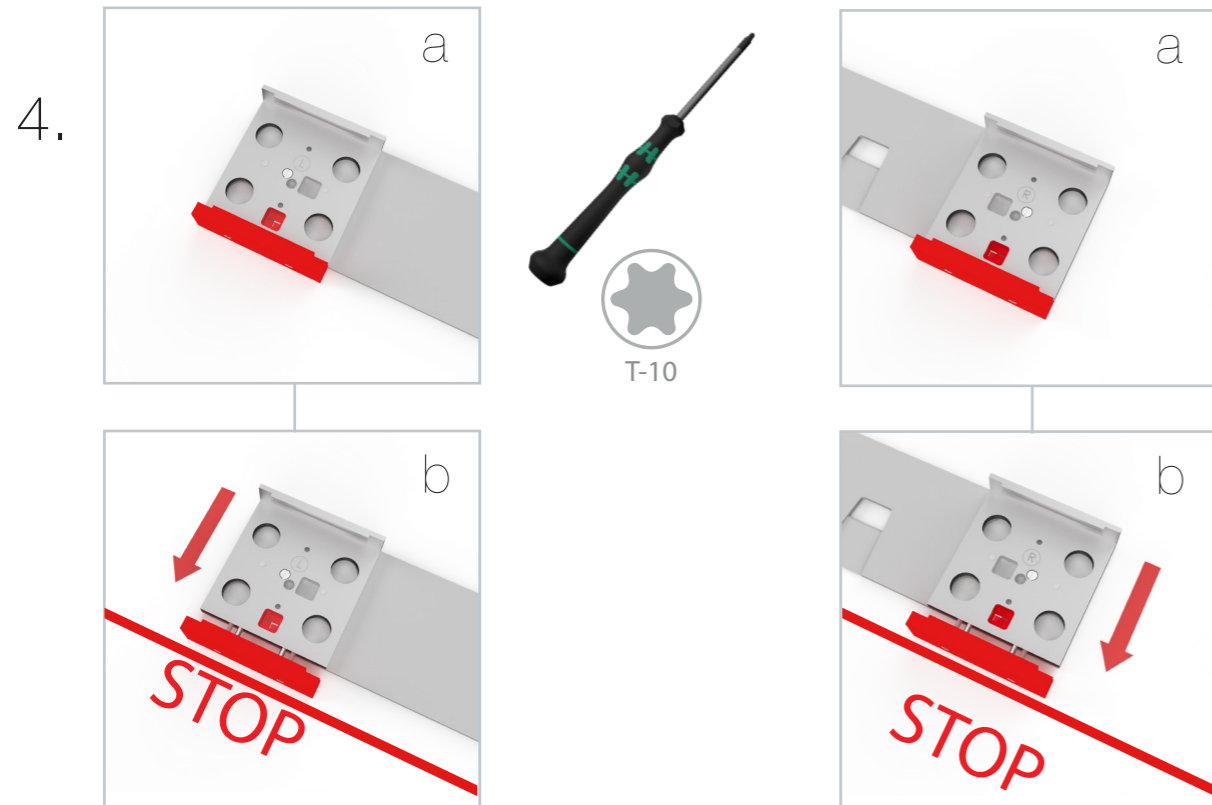

SET UP INSTRUCTION ACCESSORIES

The graphic features the words "LED UP" and "DOOR" in a bold, sans-serif font. The letters are white with a thick black outline. The interior of the letters is filled with a vibrant, multi-colored light effect consisting of horizontal streaks in shades of blue, red, and yellow, creating a sense of motion and energy. The entire graphic is set against a black background and enclosed within a thin red rectangular border.

LED UP
DOOR

Gerade Version/straight version 4
Aufbauanleitung/set up instruction

Eck- & Kojenversion/corner & storage version.....30
Aufbauanleitung/set up instruction

LEDUP DOOR

1.

TÜR/DOOR

TÜR/DOOR

TÜR/DOOR

6.

7.

GERADE VERSION/STRAIGHT VERSION

GERADE VERSION/STRAIGHT VERSION

GERADE VERSION/STRAIGHT VERSION

GERADE VERSION/STRAIGHT VERSION

9.

10.

GERADE VERSION/STRAIGHT VERSION

GERADE VERSION/STRAIGHT VERSION

GERADE VERSION/STRAIGHT VERSION

GERADE VERSION/STRAIGHT VERSION

GERADE VERSION/STRAIGHT VERSION

GERADE VERSION/STRAIGHT VERSION

2 SEK. DRÜCKEN
PRESS FOR 2 SEC.