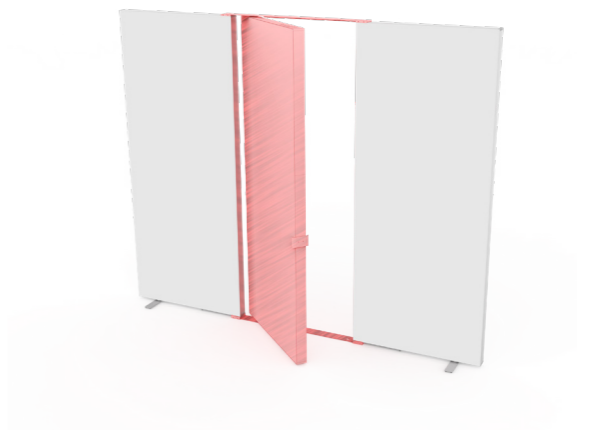

SET UP INSTRUCTION ACCESSORIES

The graphic features the words "LED UP" and "DOOR" in a bold, sans-serif font. The letters are white with a thick black outline. The interior of the letters is filled with a vibrant, multi-colored light effect consisting of horizontal streaks in shades of blue, red, and yellow, creating a sense of motion and energy. The entire graphic is set against a black background and enclosed within a thin red rectangular border.

LED UP
DOOR

Gerade Version/straight version 4
Aufbauanleitung/set up instruction

Eck- & Kojenversion/corner & storage version.....30
Aufbauanleitung/set up instruction

LEDUP DOOR

1.

TÜR/DOOR

TÜR/DOOR

TÜR/DOOR

GERADE VERSION/STRAIGHT VERSION

GERADE VERSION/STRAIGHT VERSION

GERADE VERSION/STRAIGHT VERSION

GERADE VERSION/STRAIGHT VERSION

GERADE VERSION/STRAIGHT VERSION

GERADE VERSION/STRAIGHT VERSION

2 SEK. DRÜCKEN
PRESS FOR 2 SEC.