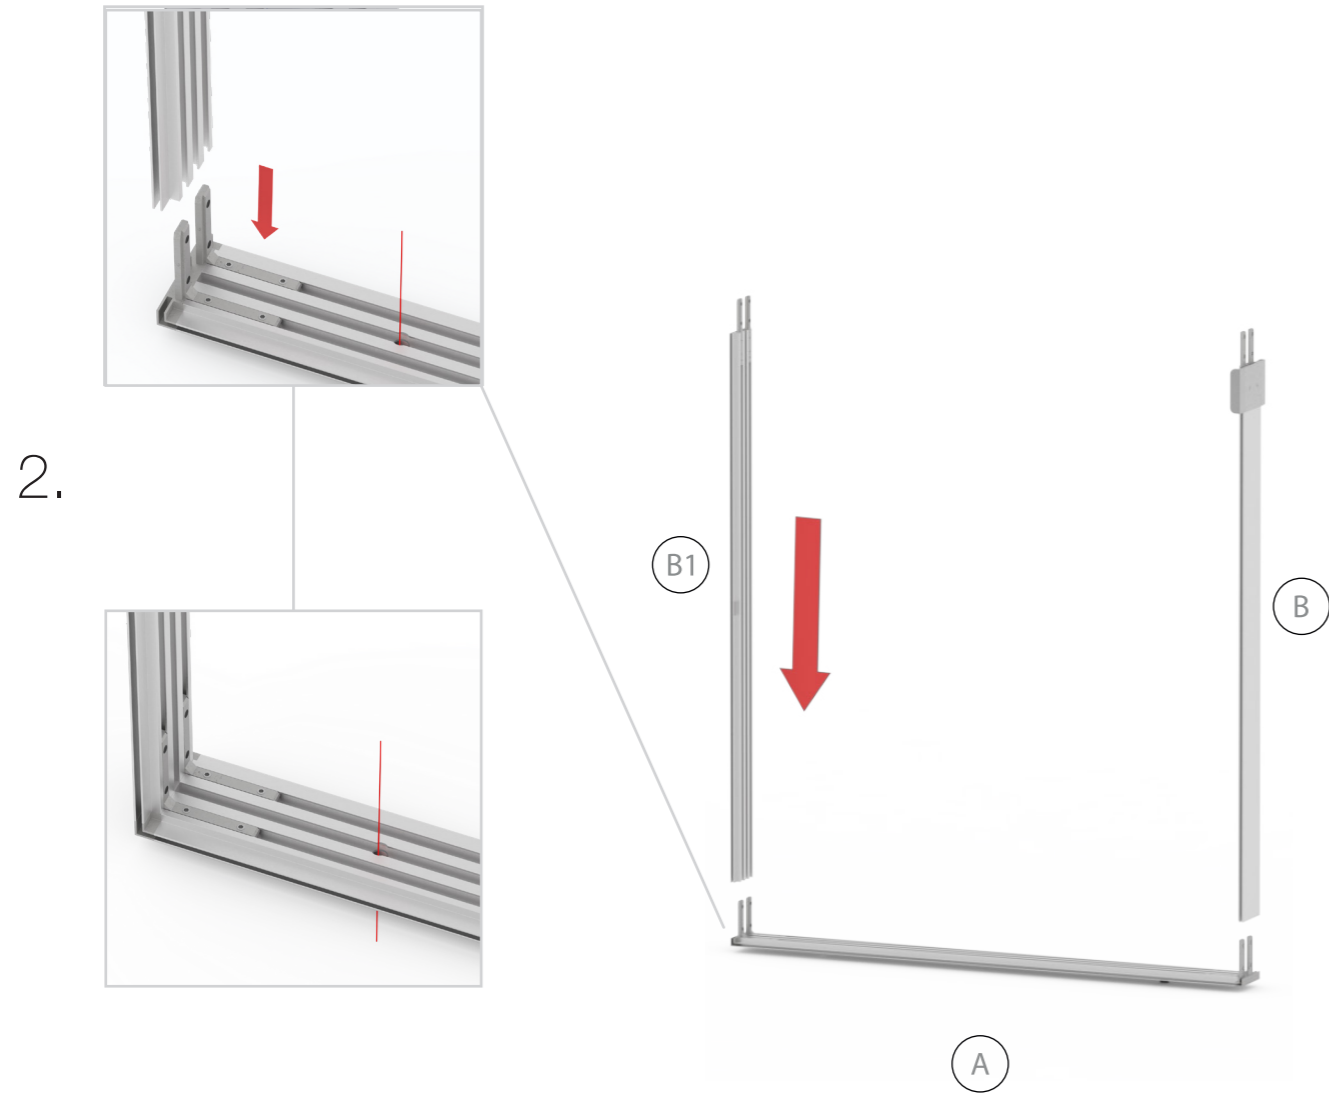

SET UP INSTRUCTION ACCESSORIES

The graphic features the words "LED UP" and "DOOR" in a bold, sans-serif font. The letters are white with a thick black outline. The interior of the letters is filled with a vibrant, multi-colored light effect consisting of horizontal streaks in shades of blue, red, and yellow, creating a sense of motion and energy. The entire graphic is set against a black background and enclosed within a thin red rectangular border.

LED UP
DOOR

Gerade Version/straight version 4
Aufbauanleitung/set up instruction

Eck- & Kojenversion/corner & storage version.....30
Aufbauanleitung/set up instruction

LEDUP DOOR

1.

TÜR/DOOR

TÜR/DOOR

TÜR/DOOR