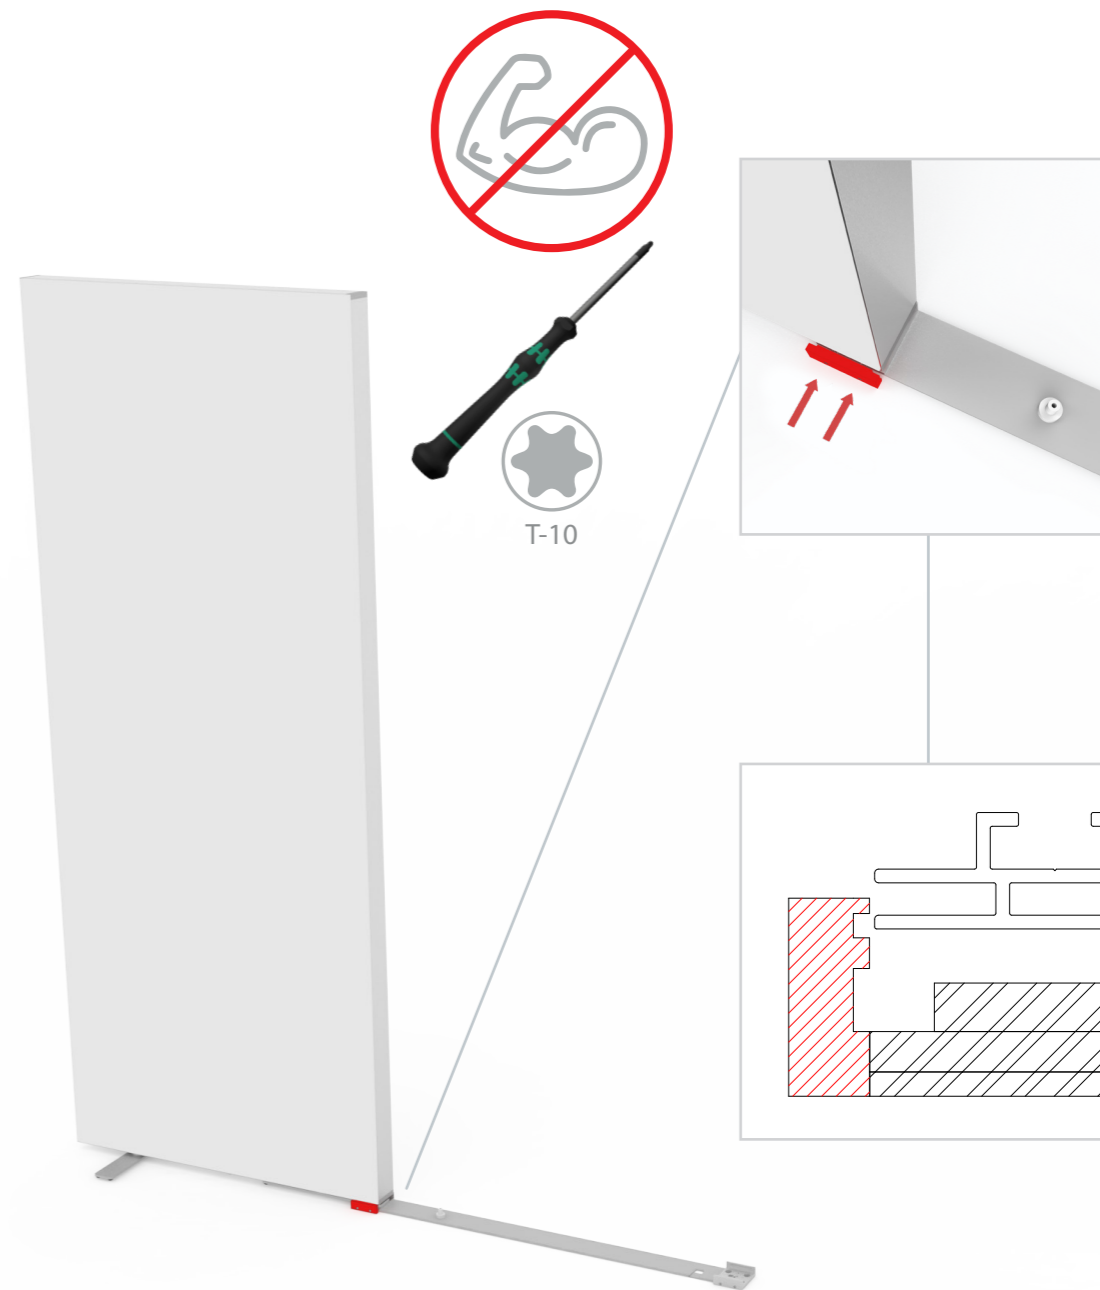

SET UP INSTRUCTION ACCESSORIES

The graphic features the words "LED UP" and "DOOR" in a bold, sans-serif font. The letters are white with a thick black outline. The interior of the letters is filled with a vibrant, multi-colored light effect consisting of horizontal streaks in shades of blue, red, and yellow, creating a sense of motion and energy. The entire graphic is set against a black background and enclosed within a thin red rectangular border.

LED UP
DOOR

Gerade Version/straight version 4
Aufbauanleitung/set up instruction

Eck- & Kojenversion/corner & storage version.....30
Aufbauanleitung/set up instruction

LEDUP DOOR

1.

TÜR/DOOR

TÜR/DOOR

TÜR/DOOR

6.

7.

GERADE VERSION/STRAIGHT VERSION

GERADE VERSION/STRAIGHT VERSION

GERADE VERSION/STRAIGHT VERSION

GERADE VERSION/STRAIGHT VERSION

9.

10.

GERADE VERSION/STRAIGHT VERSION

GERADE VERSION/STRAIGHT VERSION

GERADE VERSION/STRAIGHT VERSION

GERADE VERSION/STRAIGHT VERSION

GERADE VERSION/STRAIGHT VERSION

GERADE VERSION/STRAIGHT VERSION

2 SEK. DRÜCKEN
PRESS FOR 2 SEC.