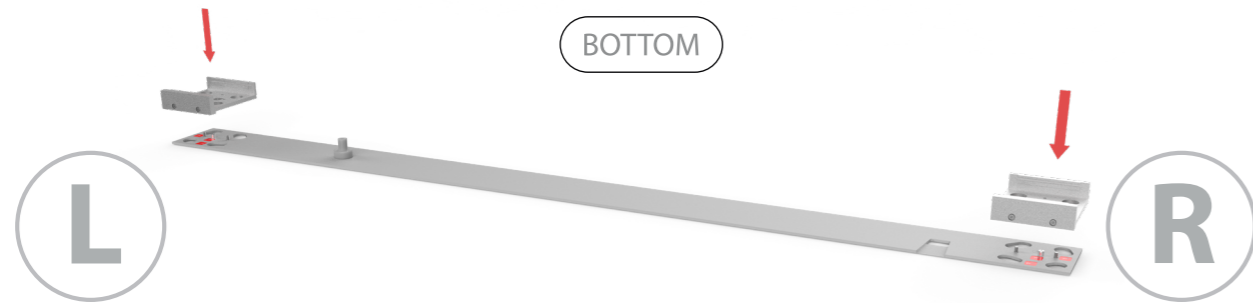

SET UP INSTRUCTION ACCESSORIES

The graphic features the words "LED UP" and "DOOR" in a bold, sans-serif font. The letters are white with a thick black outline. The interior of the letters is filled with a vibrant, multi-colored light effect consisting of horizontal streaks in shades of blue, red, and yellow, creating a sense of motion and energy. The entire graphic is set against a black background and enclosed within a thin red rectangular border.

LED UP
DOOR

Gerade Version/straight version 4
Aufbauanleitung/set up instruction

Eck- & Kojenversion/corner & storage version.....30
Aufbauanleitung/set up instruction

LEDUP DOOR

1.

TÜR/DOOR

TÜR/DOOR

TÜR/DOOR

6.

7.

GERADE VERSION/STRAIGHT VERSION

GERADE VERSION/STRAIGHT VERSION

GERADE VERSION/STRAIGHT VERSION

GERADE VERSION/STRAIGHT VERSION

9.

10.

GERADE VERSION/STRAIGHT VERSION

GERADE VERSION/STRAIGHT VERSION

GERADE VERSION/STRAIGHT VERSION

GERADE VERSION/STRAIGHT VERSION

GERADE VERSION/STRAIGHT VERSION

GERADE VERSION/STRAIGHT VERSION

2 SEK. DRÜCKEN
PRESS FOR 2 SEC.