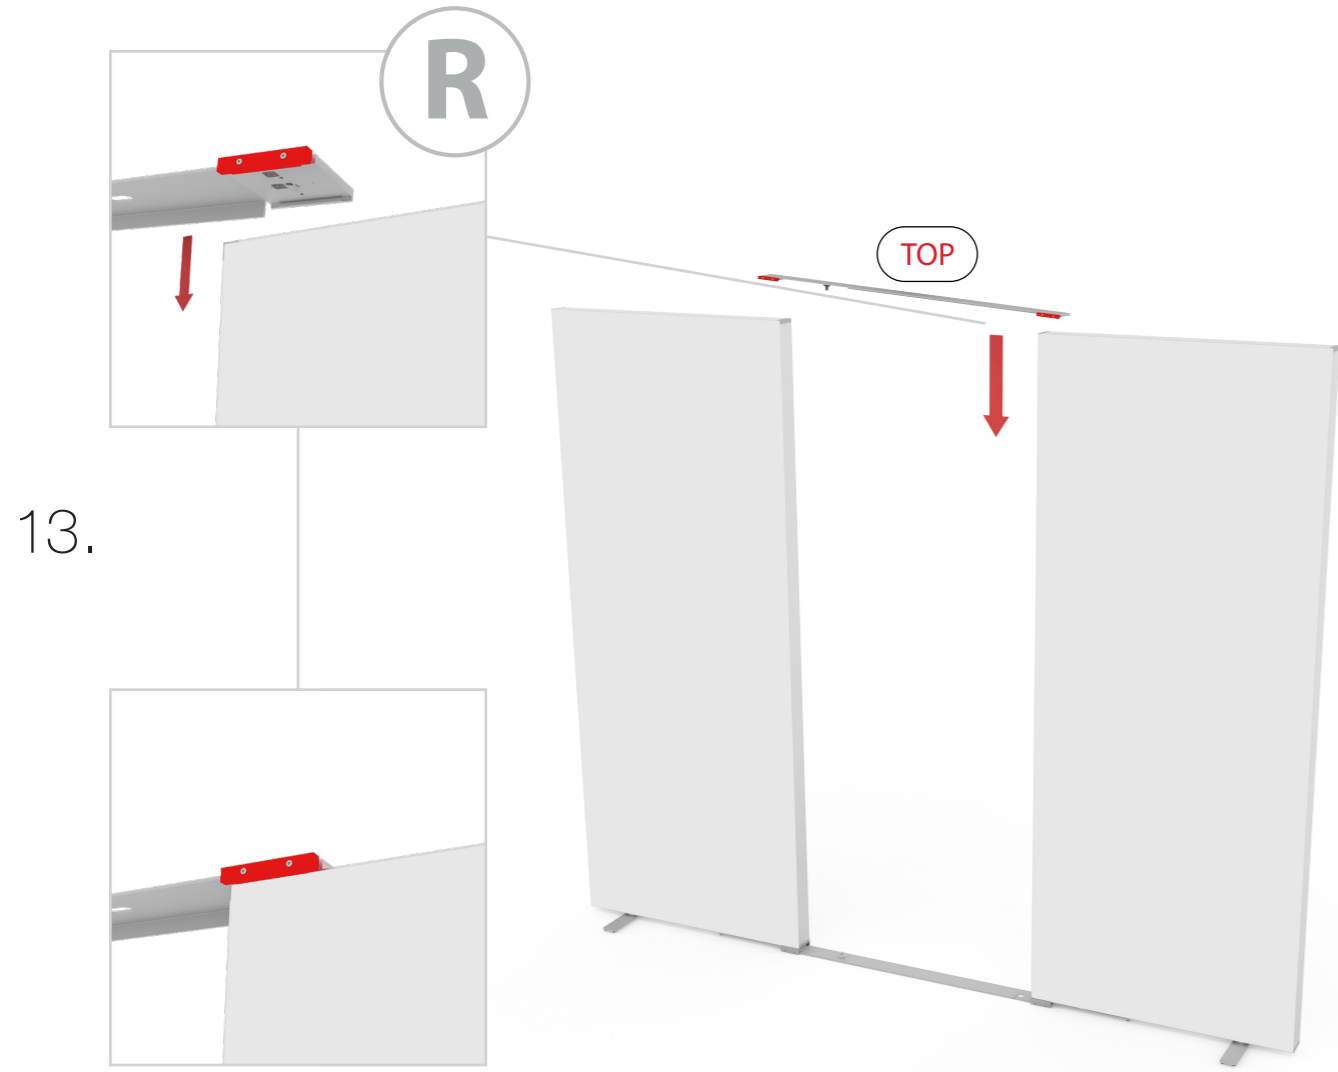

GERADE VERSION/STRAIGHT VERSION