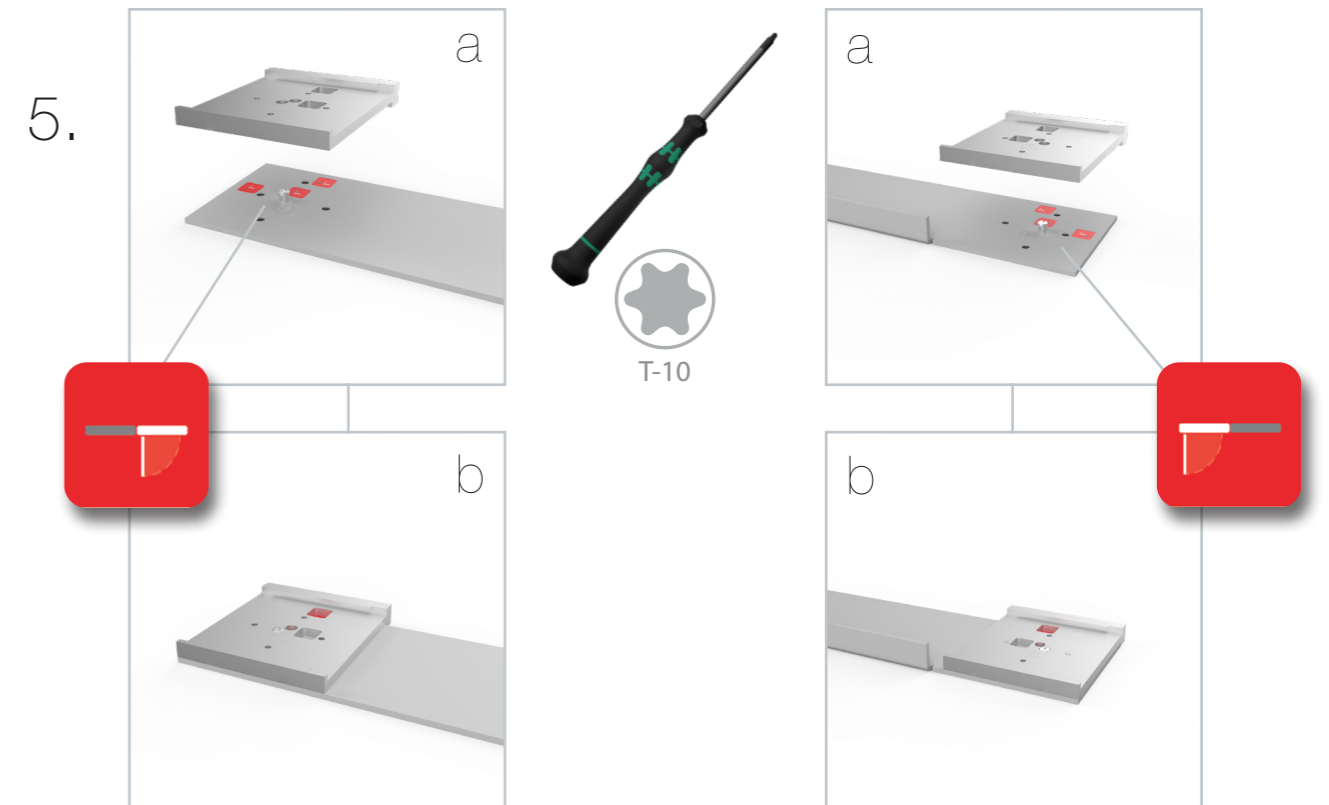

SET UP INSTRUCTION ACCESSORIES

The graphic features the words "LED UP" and "DOOR" in a bold, sans-serif font. The letters are white with a thick black outline. The interior of the letters is filled with a vibrant, multi-colored light effect consisting of horizontal streaks in shades of blue, red, and yellow, creating a sense of motion and energy. The entire graphic is set against a black background and enclosed within a thin red rectangular border.

LED UP
DOOR

Gerade Version/straight version 4
Aufbauanleitung/set up instruction

Eck- & Kojenversion/corner & storage version.....30
Aufbauanleitung/set up instruction

LEDUP DOOR

1.

TÜR/DOOR

TÜR/DOOR

TÜR/DOOR

6.

7.

GERADE VERSION/STRAIGHT VERSION

GERADE VERSION/STRAIGHT VERSION

GERADE VERSION/STRAIGHT VERSION

GERADE VERSION/STRAIGHT VERSION

9.

10.

GERADE VERSION/STRAIGHT VERSION

GERADE VERSION/STRAIGHT VERSION

GERADE VERSION/STRAIGHT VERSION

GERADE VERSION/STRAIGHT VERSION

GERADE VERSION/STRAIGHT VERSION

GERADE VERSION/STRAIGHT VERSION

2 SEK. DRÜCKEN
PRESS FOR 2 SEC.