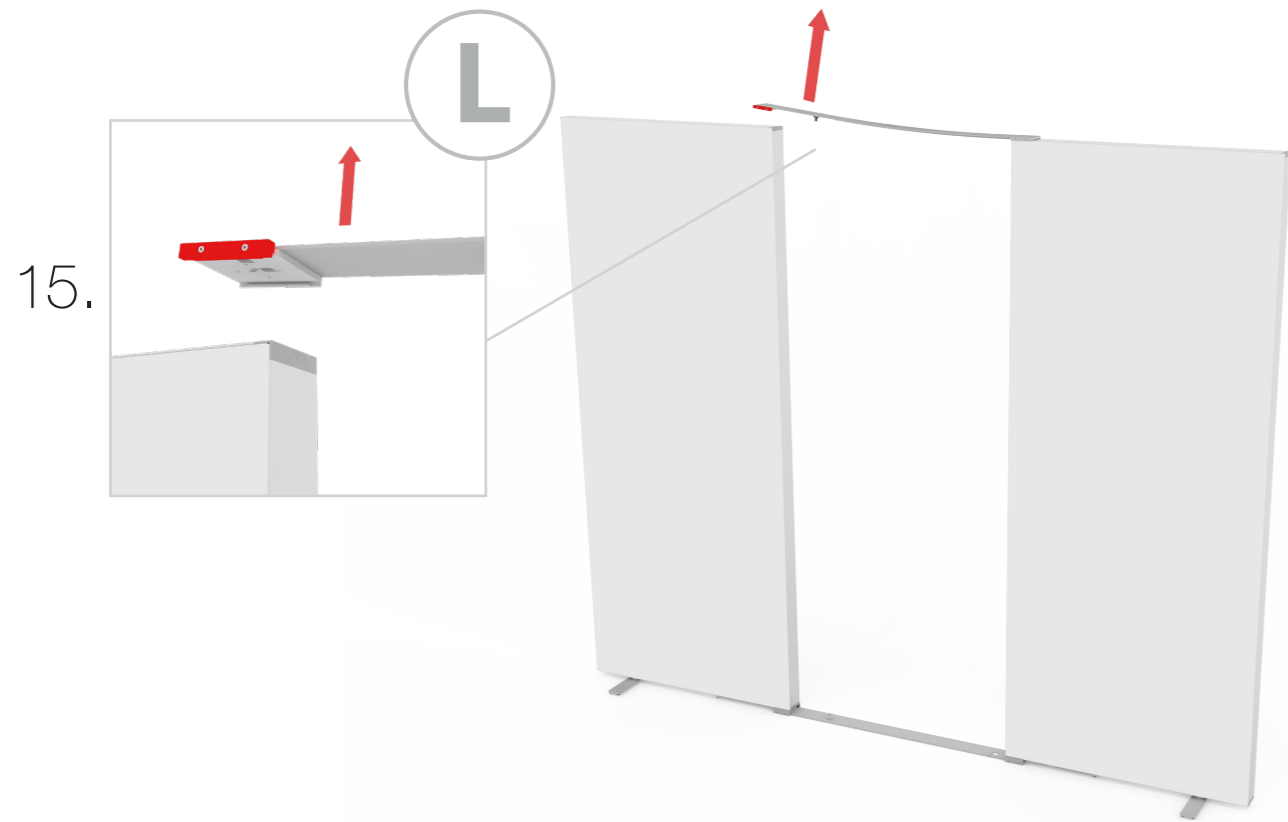

GERADE VERSION/STRAIGHT VERSION