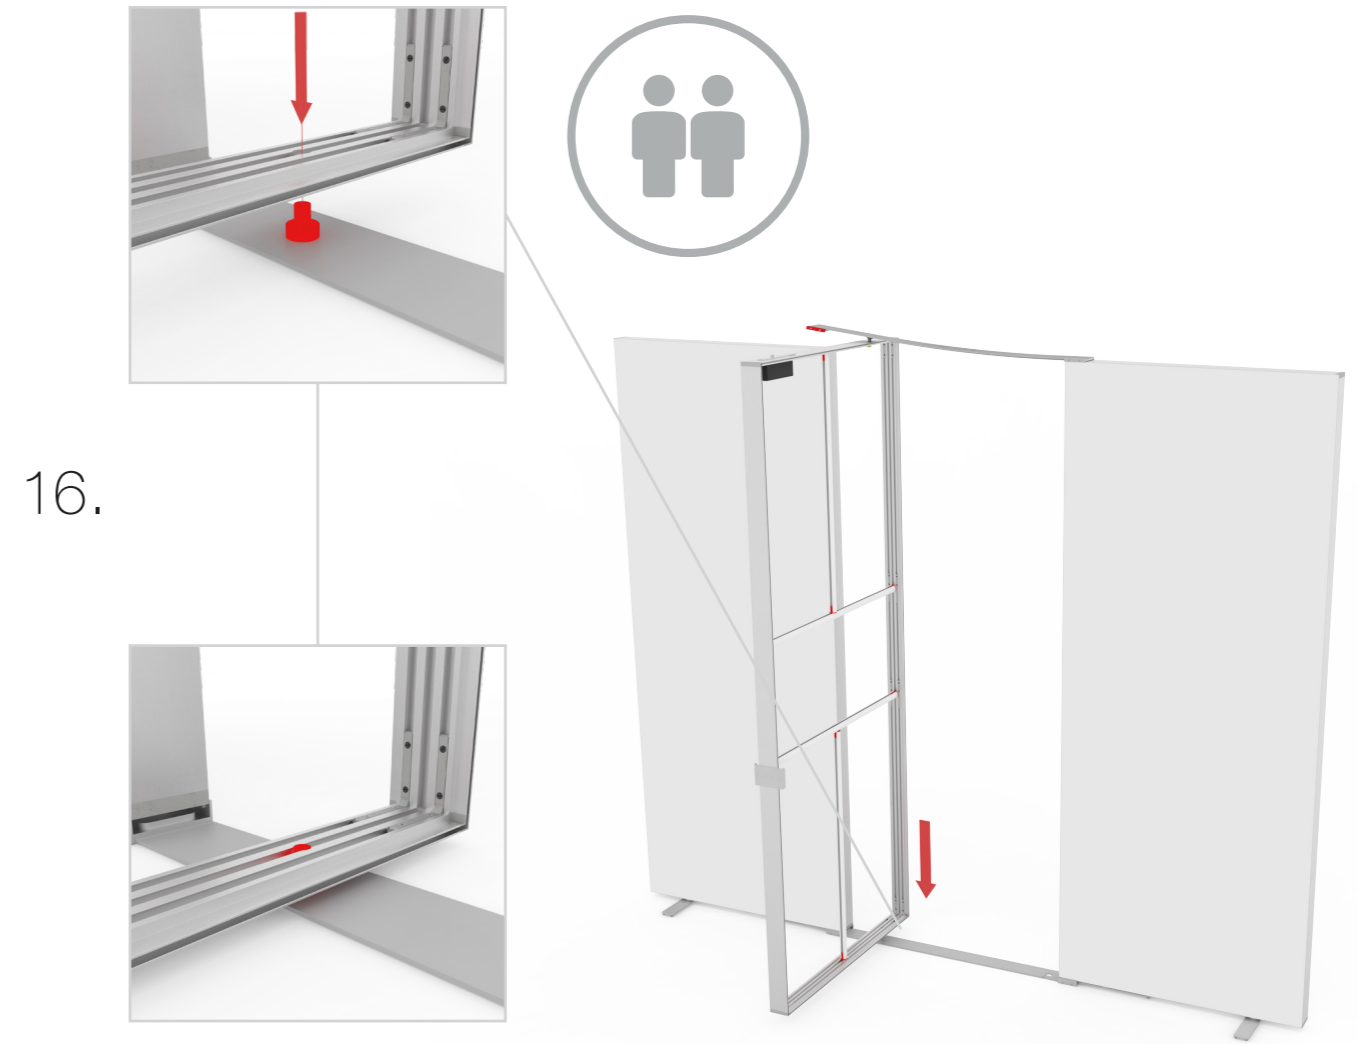

SET UP INSTRUCTION ACCESSORIES

The graphic features the words "LED UP" and "DOOR" in a bold, sans-serif font. The letters are white with a thick black outline. The interior of the letters is filled with a vibrant, multi-colored light effect consisting of horizontal streaks in shades of blue, red, and yellow, creating a sense of motion and energy. The entire graphic is set against a black background and enclosed within a thin red rectangular border.

LED UP
DOOR

Gerade Version/straight version 4
Aufbauanleitung/set up instruction

Eck- & Kojenversion/corner & storage version.....30
Aufbauanleitung/set up instruction

LEDUP DOOR

1.

TÜR/DOOR

TÜR/DOOR

TÜR/DOOR

GERADE VERSION/STRAIGHT VERSION

GERADE VERSION/STRAIGHT VERSION

GERADE VERSION/STRAIGHT VERSION

GERADE VERSION/STRAIGHT VERSION

GERADE VERSION/STRAIGHT VERSION

GERADE VERSION/STRAIGHT VERSION

2 SEK. DRÜCKEN
PRESS FOR 2 SEC.

ECK- & KOJENVERSION/CORNER & STORAGE VERSION

corner-L

corner-R

storage room