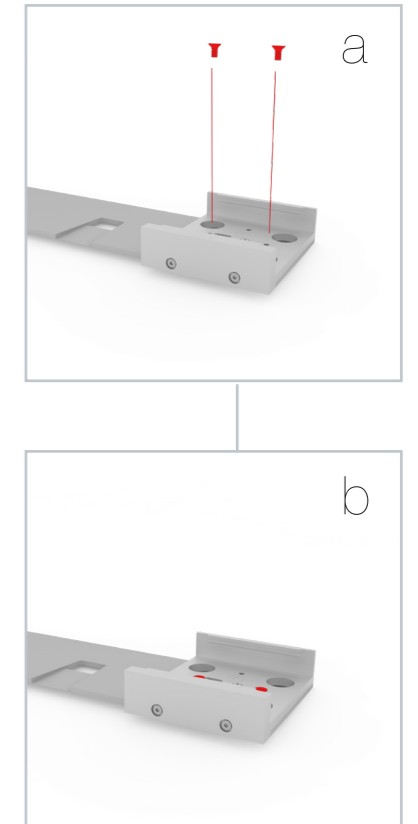

GERADE VERSION/STRAIGHT VERSION