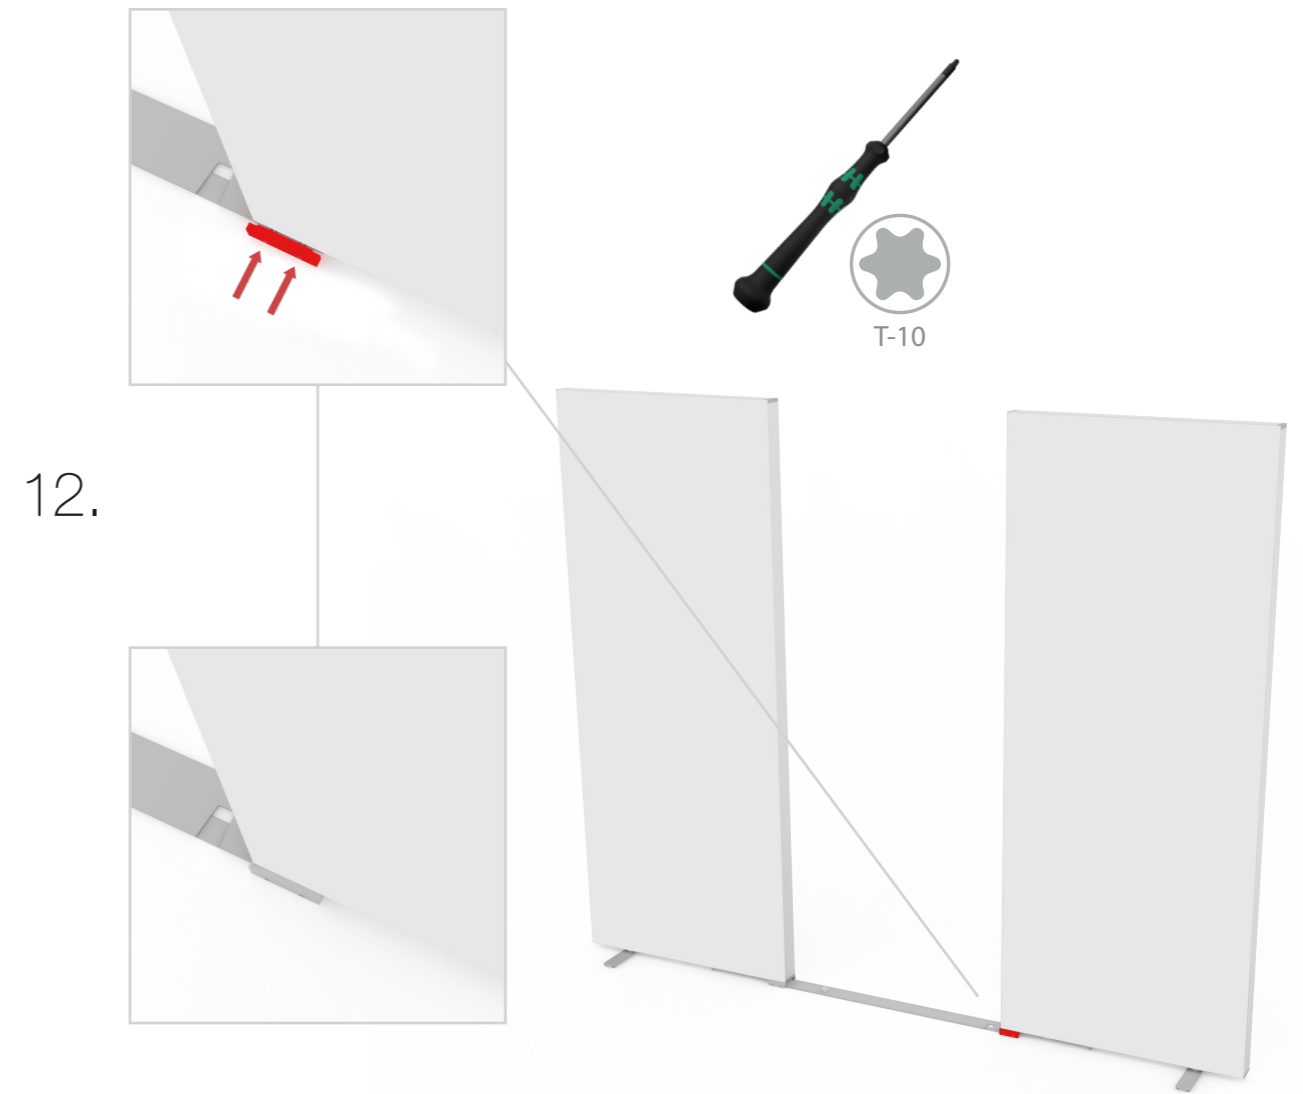

SET UP INSTRUCTION ACCESSORIES

The graphic features the words "LED UP" and "DOOR" in a bold, sans-serif font. The letters are white with a thick black outline. The interior of the letters is filled with a vibrant, multi-colored light effect consisting of horizontal streaks in shades of blue, red, and yellow, creating a sense of motion and energy. The entire graphic is set against a black background and enclosed within a thin red rectangular border.

LED UP
DOOR

Gerade Version/straight version 4
Aufbauanleitung/set up instruction

Eck- & Kojenversion/corner & storage version.....30
Aufbauanleitung/set up instruction

LEDUP DOOR

1.

TÜR/DOOR

TÜR/DOOR

TÜR/DOOR

6.

7.

GERADE VERSION/STRAIGHT VERSION

GERADE VERSION/STRAIGHT VERSION

GERADE VERSION/STRAIGHT VERSION

GERADE VERSION/STRAIGHT VERSION

9.

10.

GERADE VERSION/STRAIGHT VERSION

GERADE VERSION/STRAIGHT VERSION

GERADE VERSION/STRAIGHT VERSION

GERADE VERSION/STRAIGHT VERSION

GERADE VERSION/STRAIGHT VERSION

GERADE VERSION/STRAIGHT VERSION

2 SEK. DRÜCKEN
PRESS FOR 2 SEC.