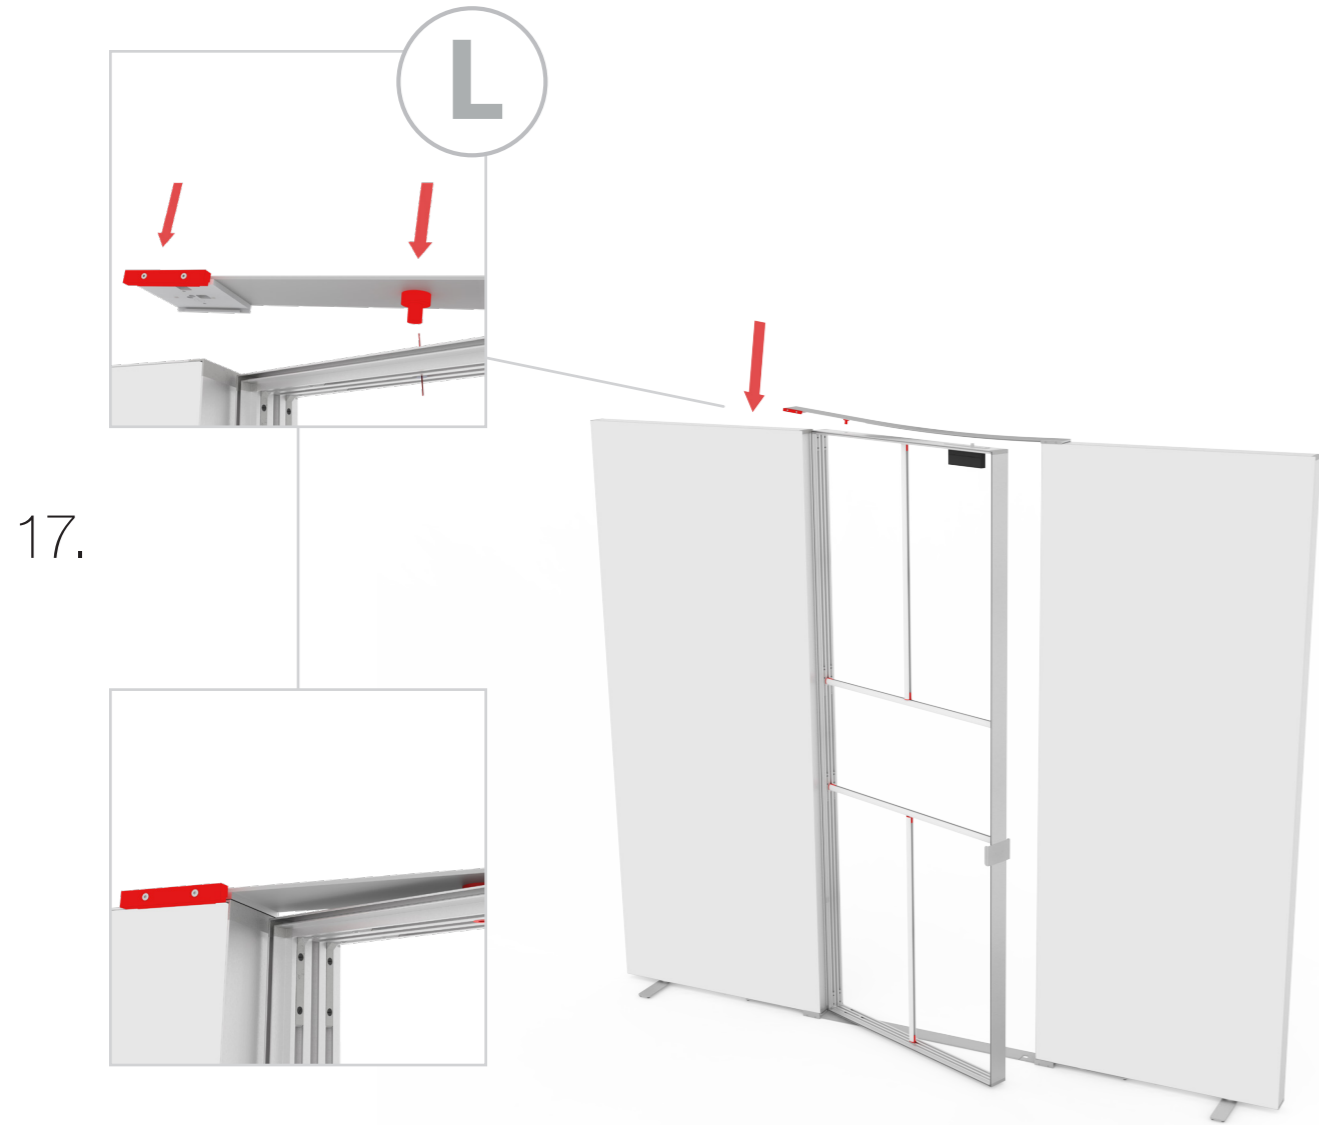

SET UP INSTRUCTION ACCESSORIES

The graphic features the words "LED UP" and "DOOR" in a bold, sans-serif font. The letters are white with a thick black outline. The interior of the letters is filled with a vibrant, multi-colored light effect consisting of horizontal streaks in shades of blue, red, and yellow, creating a sense of motion and energy. The entire graphic is set against a black background and enclosed within a thin red rectangular border.

LED UP
DOOR

Gerade Version/straight version 4
Aufbauanleitung/set up instruction

Eck- & Kojenversion/corner & storage version.....30
Aufbauanleitung/set up instruction

LEDUP DOOR

1.

TÜR/DOOR

TÜR/DOOR

TÜR/DOOR

GERADE VERSION/STRAIGHT VERSION

GERADE VERSION/STRAIGHT VERSION

GERADE VERSION/STRAIGHT VERSION

GERADE VERSION/STRAIGHT VERSION

GERADE VERSION/STRAIGHT VERSION

GERADE VERSION/STRAIGHT VERSION

2 SEK. DRÜCKEN
PRESS FOR 2 SEC.

ECK- & KOJENVERSION/CORNER & STORAGE VERSION

corner-L

corner-R

storage room