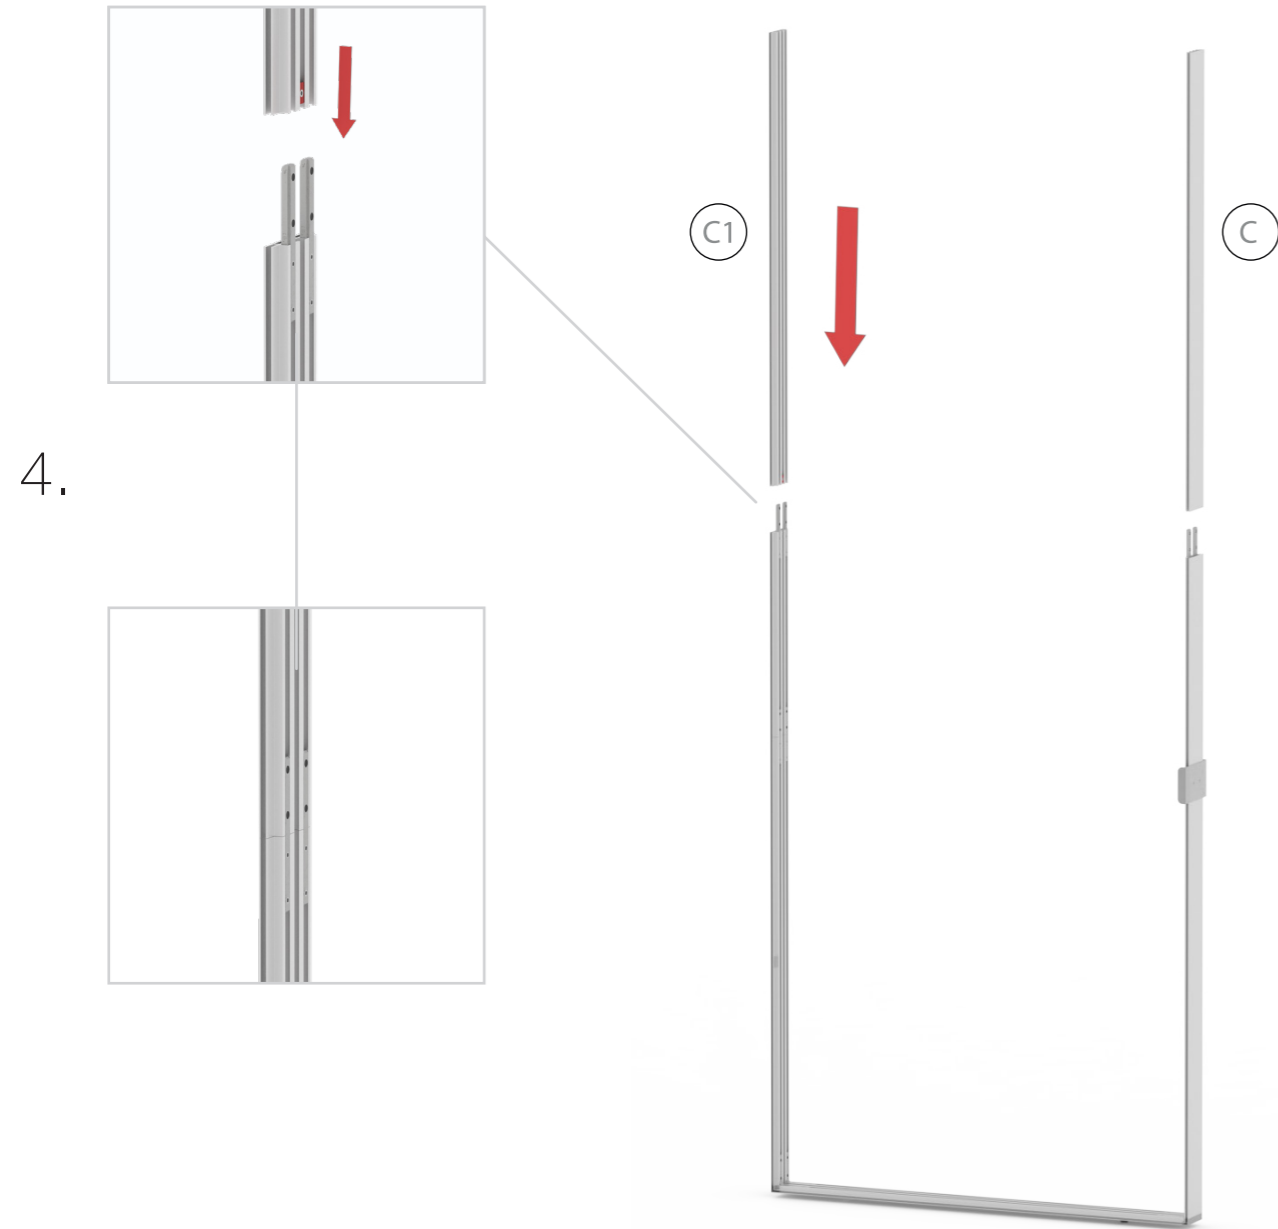

SET UP INSTRUCTION ACCESSORIES

The graphic features the words "LED UP" and "DOOR" in a bold, sans-serif font. The letters are white with a thick black outline. The interior of the letters is filled with a vibrant, multi-colored light effect consisting of horizontal streaks in shades of blue, red, and yellow, creating a sense of motion and energy. The entire graphic is set against a black background and enclosed within a thin red rectangular border.

LED UP
DOOR

Gerade Version/straight version 4
Aufbauanleitung/set up instruction

Eck- & Kojenversion/corner & storage version.....30
Aufbauanleitung/set up instruction

LEDUP DOOR

1.

TÜR/DOOR

TÜR/DOOR

TÜR/DOOR

GERADE VERSION/STRAIGHT VERSION

GERADE VERSION/STRAIGHT VERSION

GERADE VERSION/STRAIGHT VERSION

GERADE VERSION/STRAIGHT VERSION

GERADE VERSION/STRAIGHT VERSION

GERADE VERSION/STRAIGHT VERSION

2 SEK. DRÜCKEN
PRESS FOR 2 SEC.