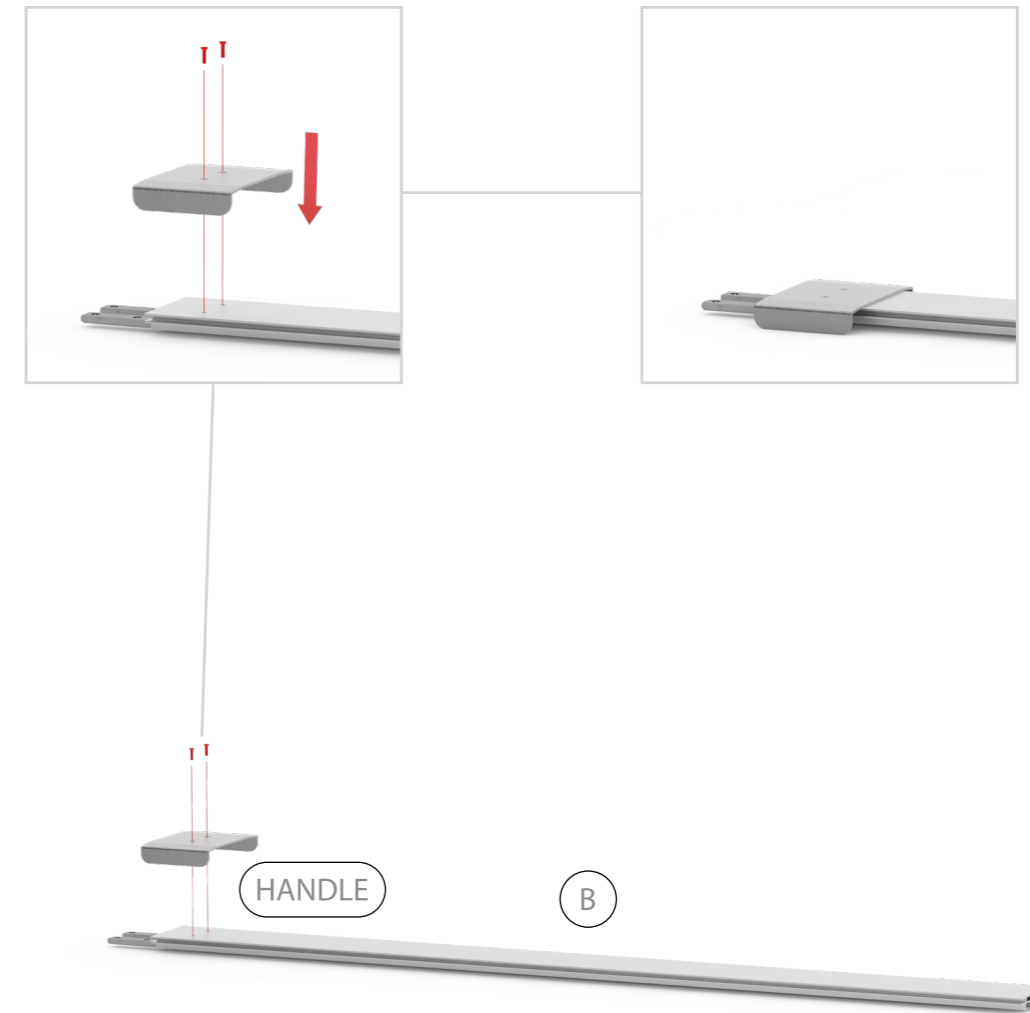

SET UP INSTRUCTION ACCESSORIES

The graphic features the words "LED UP" and "DOOR" in a bold, sans-serif font. The letters are white with a thick black outline. The interior of the letters is filled with a vibrant, multi-colored light effect consisting of horizontal streaks in shades of blue, red, and yellow, creating a sense of motion and energy. The entire graphic is set against a black background and enclosed within a thin red rectangular border.

LED UP
DOOR

Gerade Version/straight version 4
Aufbauanleitung/set up instruction

Eck- & Kojenversion/corner & storage version.....30
Aufbauanleitung/set up instruction

LEDUP DOOR

1.

TÜR/DOOR

TÜR/DOOR

TÜR/DOOR

6.

7.

GERADE VERSION/STRAIGHT VERSION

GERADE VERSION/STRAIGHT VERSION

GERADE VERSION/STRAIGHT VERSION

GERADE VERSION/STRAIGHT VERSION

9.

10.

GERADE VERSION/STRAIGHT VERSION

GERADE VERSION/STRAIGHT VERSION

GERADE VERSION/STRAIGHT VERSION

GERADE VERSION/STRAIGHT VERSION

GERADE VERSION/STRAIGHT VERSION

GERADE VERSION/STRAIGHT VERSION

2 SEK. DRÜCKEN
PRESS FOR 2 SEC.