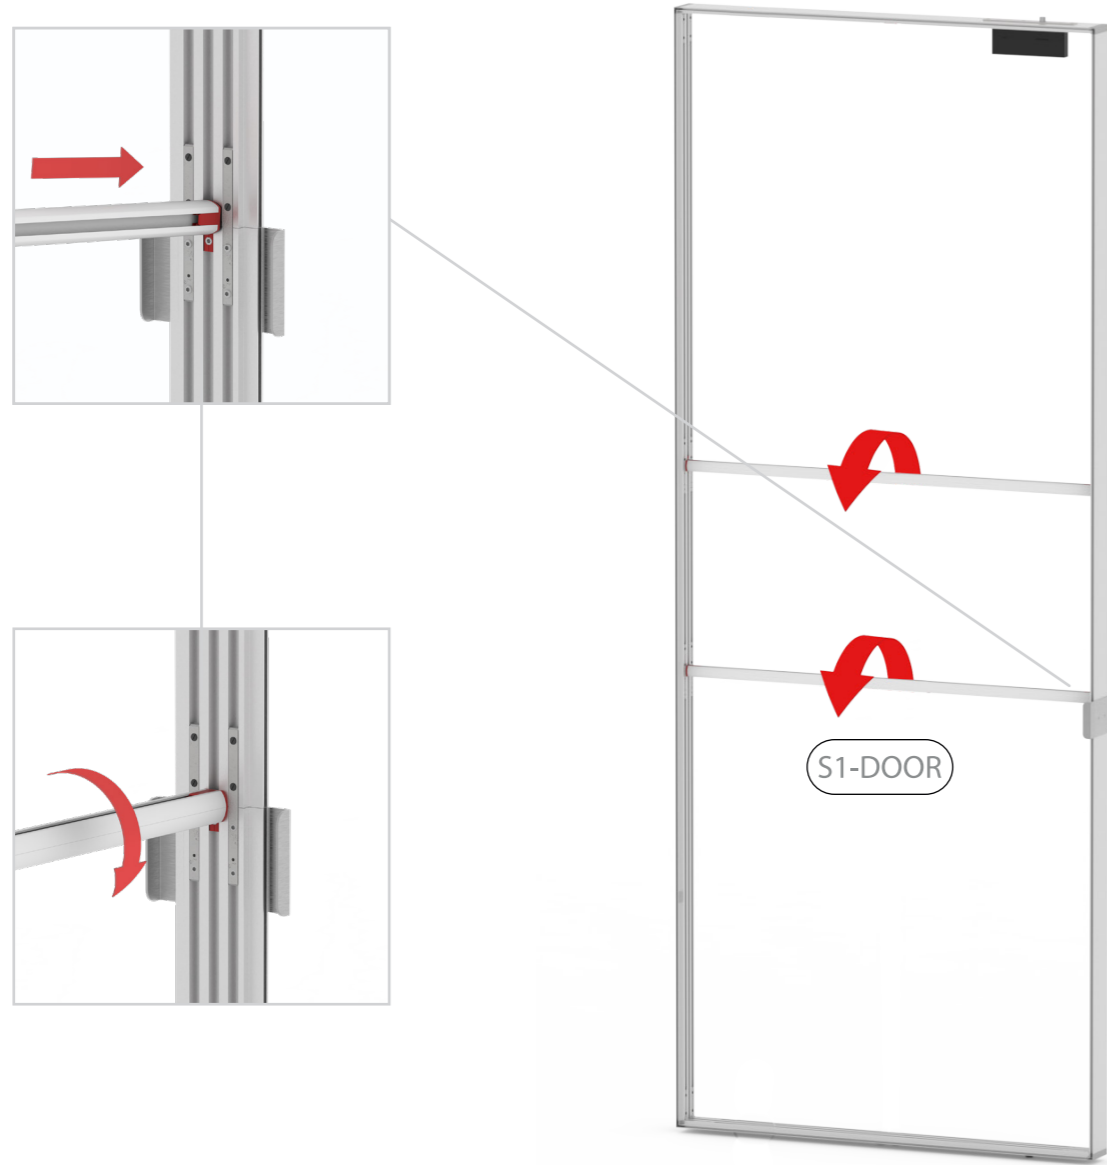

SET UP INSTRUCTION ACCESSORIES

The graphic features the words "LED UP" and "DOOR" in a bold, sans-serif font. The letters are white with a thick black outline. The interior of the letters is filled with a vibrant, multi-colored light effect consisting of horizontal streaks in shades of blue, red, and yellow, creating a sense of motion and energy. The entire graphic is set against a black background and enclosed within a thin red rectangular border.

LED UP
DOOR

Gerade Version/straight version 4
Aufbauanleitung/set up instruction

Eck- & Kojenversion/corner & storage version.....30
Aufbauanleitung/set up instruction

LEDUP DOOR

1.

TÜR/DOOR

TÜR/DOOR

TÜR/DOOR

6.

7.

GERADE VERSION/STRAIGHT VERSION

GERADE VERSION/STRAIGHT VERSION

GERADE VERSION/STRAIGHT VERSION

GERADE VERSION/STRAIGHT VERSION

9.

10.

GERADE VERSION/STRAIGHT VERSION

GERADE VERSION/STRAIGHT VERSION

GERADE VERSION/STRAIGHT VERSION

GERADE VERSION/STRAIGHT VERSION

GERADE VERSION/STRAIGHT VERSION

GERADE VERSION/STRAIGHT VERSION

2 SEK. DRÜCKEN
PRESS FOR 2 SEC.