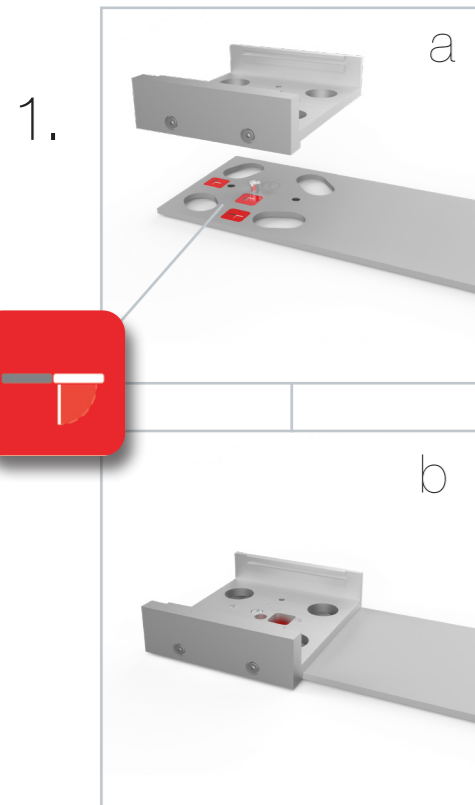

GERADE VERSION/STRAIGHT VERSION