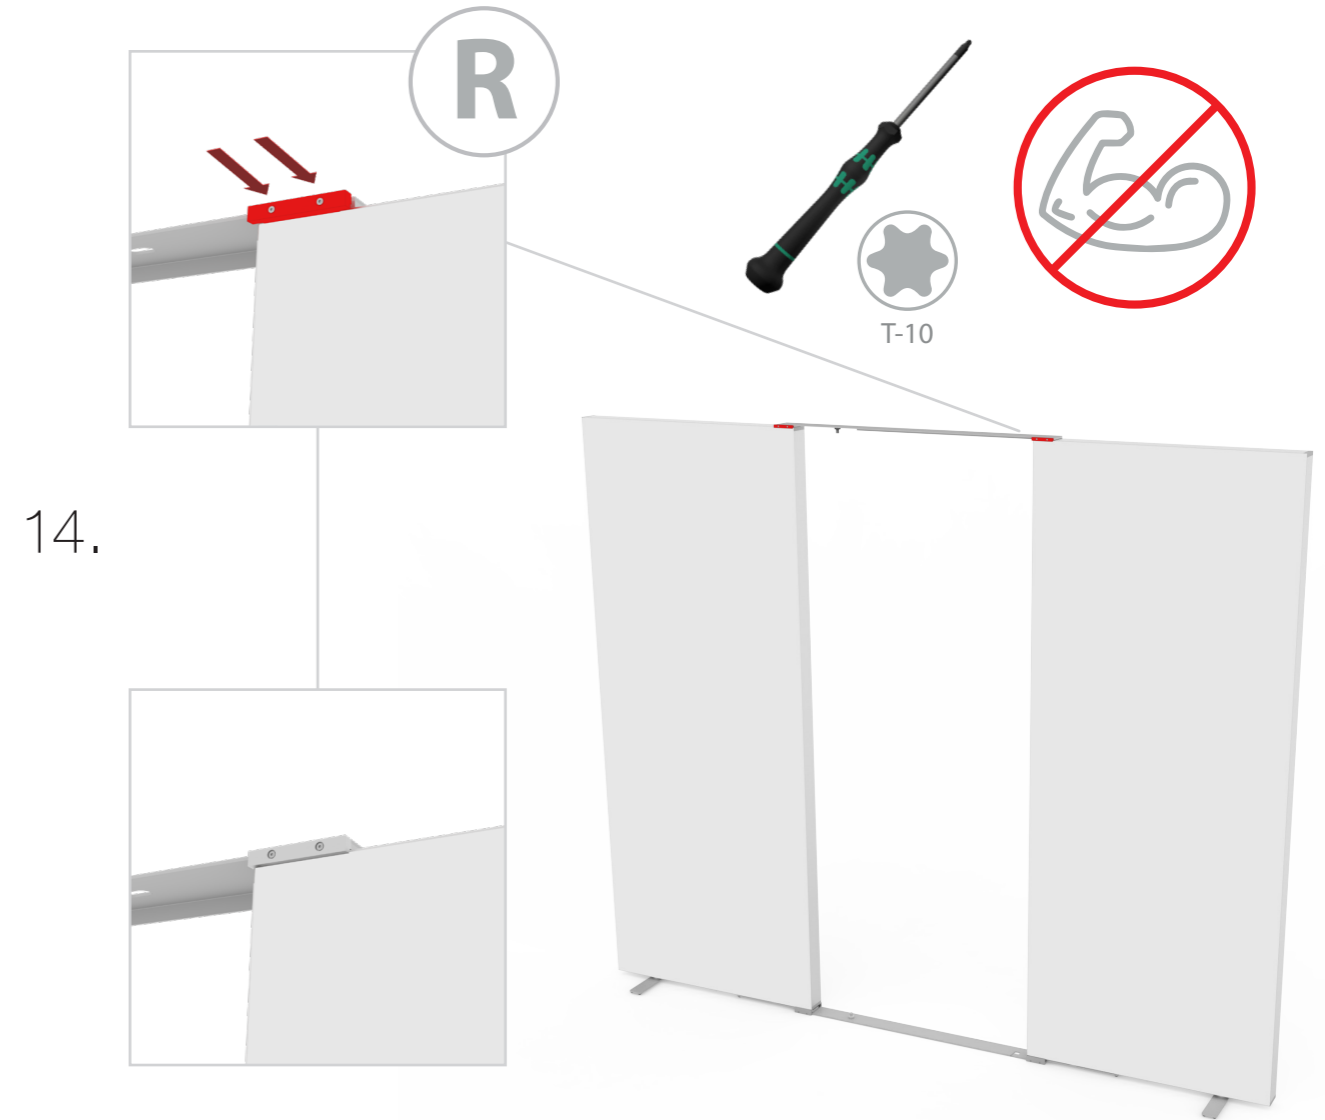

SET UP INSTRUCTION ACCESSORIES

The graphic features the words "LED UP" and "DOOR" in a bold, sans-serif font. The letters are white with a thick black outline. The interior of the letters is filled with a vibrant, multi-colored light effect consisting of horizontal streaks in shades of blue, red, and yellow, creating a sense of motion and energy. The entire graphic is set against a black background and enclosed within a thin red rectangular border.

LED UP
DOOR

Gerade Version/straight version 4
Aufbauanleitung/set up instruction

Eck- & Kojenversion/corner & storage version.....30
Aufbauanleitung/set up instruction

LEDUP DOOR

1.

TÜR/DOOR

TÜR/DOOR

TÜR/DOOR

6.

7.

GERADE VERSION/STRAIGHT VERSION

GERADE VERSION/STRAIGHT VERSION

GERADE VERSION/STRAIGHT VERSION

GERADE VERSION/STRAIGHT VERSION

9.

10.

GERADE VERSION/STRAIGHT VERSION

GERADE VERSION/STRAIGHT VERSION

GERADE VERSION/STRAIGHT VERSION

GERADE VERSION/STRAIGHT VERSION

GERADE VERSION/STRAIGHT VERSION

GERADE VERSION/STRAIGHT VERSION

2 SEK. DRÜCKEN
PRESS FOR 2 SEC.