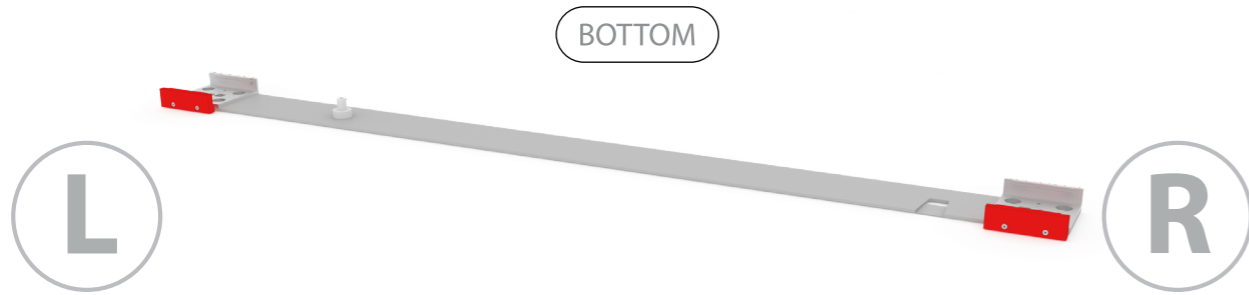

SET UP INSTRUCTION ACCESSORIES

The graphic features the words "LED UP" and "DOOR" in a bold, sans-serif font. The letters are white with a thick black outline. The interior of the letters is filled with a vibrant, multi-colored light effect consisting of horizontal streaks in shades of blue, red, and yellow, creating a sense of motion and energy. The entire graphic is set against a black background and enclosed within a thin red rectangular border.

LED UP
DOOR

Gerade Version/straight version 4
Aufbauanleitung/set up instruction

Eck- & Kojenversion/corner & storage version.....30
Aufbauanleitung/set up instruction

LEDUP DOOR

1.

TÜR/DOOR

TÜR/DOOR

TÜR/DOOR

6.

7.

GERADE VERSION/STRAIGHT VERSION

GERADE VERSION/STRAIGHT VERSION

GERADE VERSION/STRAIGHT VERSION

GERADE VERSION/STRAIGHT VERSION

9.

10.

GERADE VERSION/STRAIGHT VERSION

GERADE VERSION/STRAIGHT VERSION

GERADE VERSION/STRAIGHT VERSION

GERADE VERSION/STRAIGHT VERSION

GERADE VERSION/STRAIGHT VERSION

GERADE VERSION/STRAIGHT VERSION

2 SEK. DRÜCKEN
PRESS FOR 2 SEC.