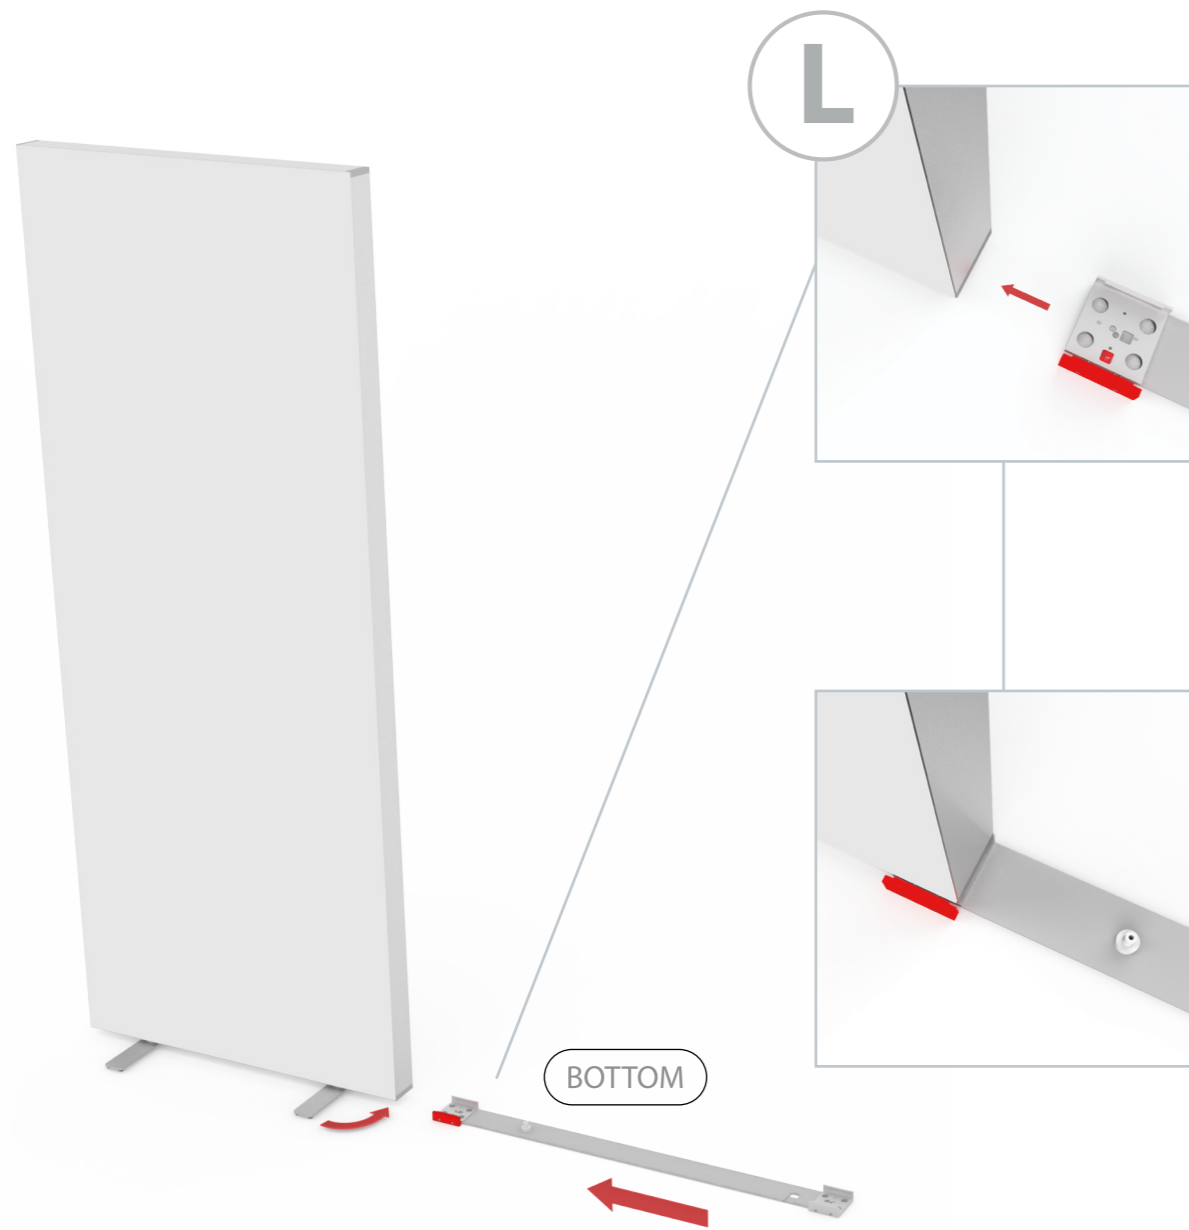

SET UP INSTRUCTION ACCESSORIES

The graphic features the words "LED UP" and "DOOR" in a bold, sans-serif font. The letters are white with a thick black outline. The interior of the letters is filled with a vibrant, multi-colored light effect consisting of horizontal streaks in shades of blue, red, and yellow, creating a sense of motion and energy. The entire graphic is set against a black background and enclosed within a thin red rectangular border.

LED UP
DOOR

Gerade Version/straight version 4
Aufbauanleitung/set up instruction

Eck- & Kojenversion/corner & storage version.....30
Aufbauanleitung/set up instruction

LEDUP DOOR

1.

TÜR/DOOR

TÜR/DOOR

TÜR/DOOR

6.

7.

GERADE VERSION/STRAIGHT VERSION

GERADE VERSION/STRAIGHT VERSION

GERADE VERSION/STRAIGHT VERSION

GERADE VERSION/STRAIGHT VERSION

9.

10.

GERADE VERSION/STRAIGHT VERSION

GERADE VERSION/STRAIGHT VERSION

GERADE VERSION/STRAIGHT VERSION

GERADE VERSION/STRAIGHT VERSION

GERADE VERSION/STRAIGHT VERSION

GERADE VERSION/STRAIGHT VERSION

2 SEK. DRÜCKEN
PRESS FOR 2 SEC.