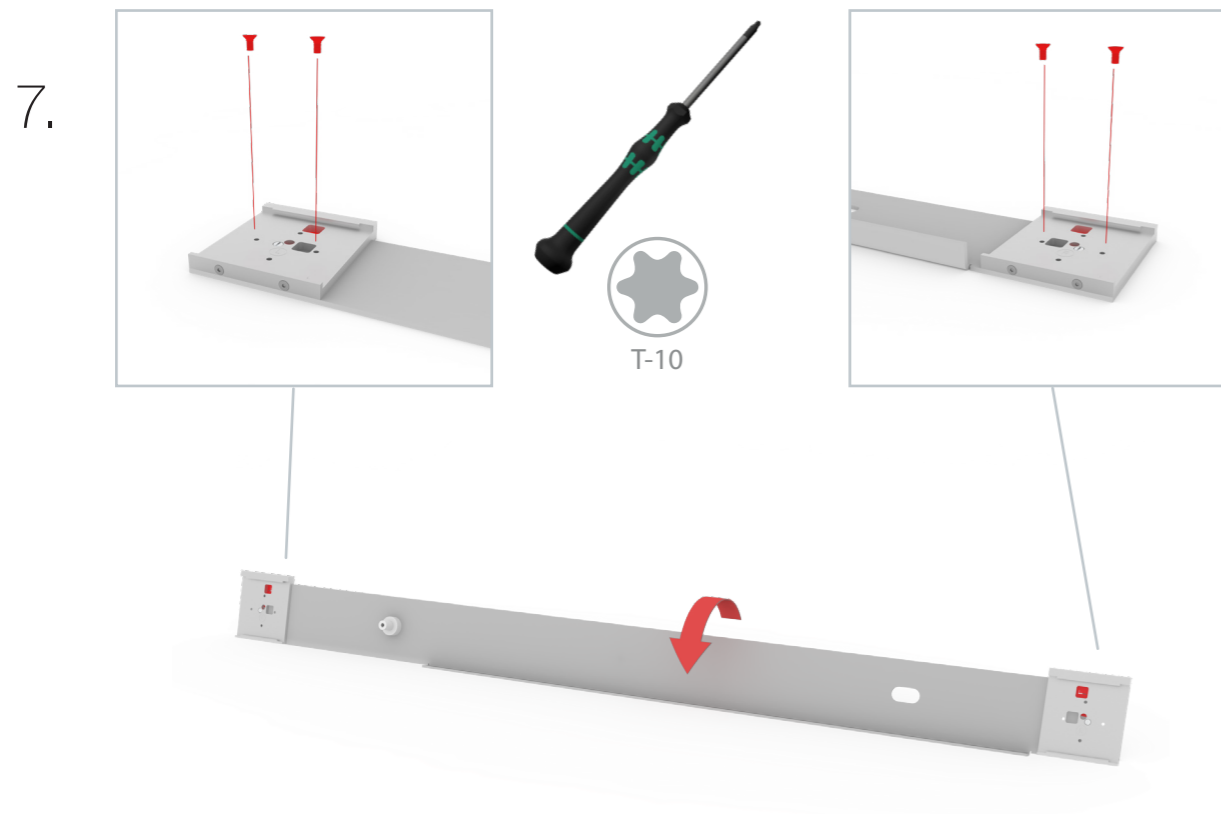

SET UP INSTRUCTION ACCESSORIES

The graphic features the words "LED UP" and "DOOR" in a bold, sans-serif font. The letters are white with a thick black outline. The interior of the letters is filled with a vibrant, multi-colored light effect consisting of horizontal streaks in shades of blue, red, and yellow, creating a sense of motion and energy. The entire graphic is set against a black background and enclosed within a thin red rectangular border.

LED UP
DOOR

Gerade Version/straight version 4
Aufbauanleitung/set up instruction

Eck- & Kojenversion/corner & storage version.....30
Aufbauanleitung/set up instruction

LEDUP DOOR

1.

TÜR/DOOR

TÜR/DOOR

TÜR/DOOR

6.

7.

GERADE VERSION/STRAIGHT VERSION

GERADE VERSION/STRAIGHT VERSION

GERADE VERSION/STRAIGHT VERSION

GERADE VERSION/STRAIGHT VERSION

9.

10.

GERADE VERSION/STRAIGHT VERSION

GERADE VERSION/STRAIGHT VERSION

GERADE VERSION/STRAIGHT VERSION

GERADE VERSION/STRAIGHT VERSION

GERADE VERSION/STRAIGHT VERSION

GERADE VERSION/STRAIGHT VERSION

2 SEK. DRÜCKEN
PRESS FOR 2 SEC.