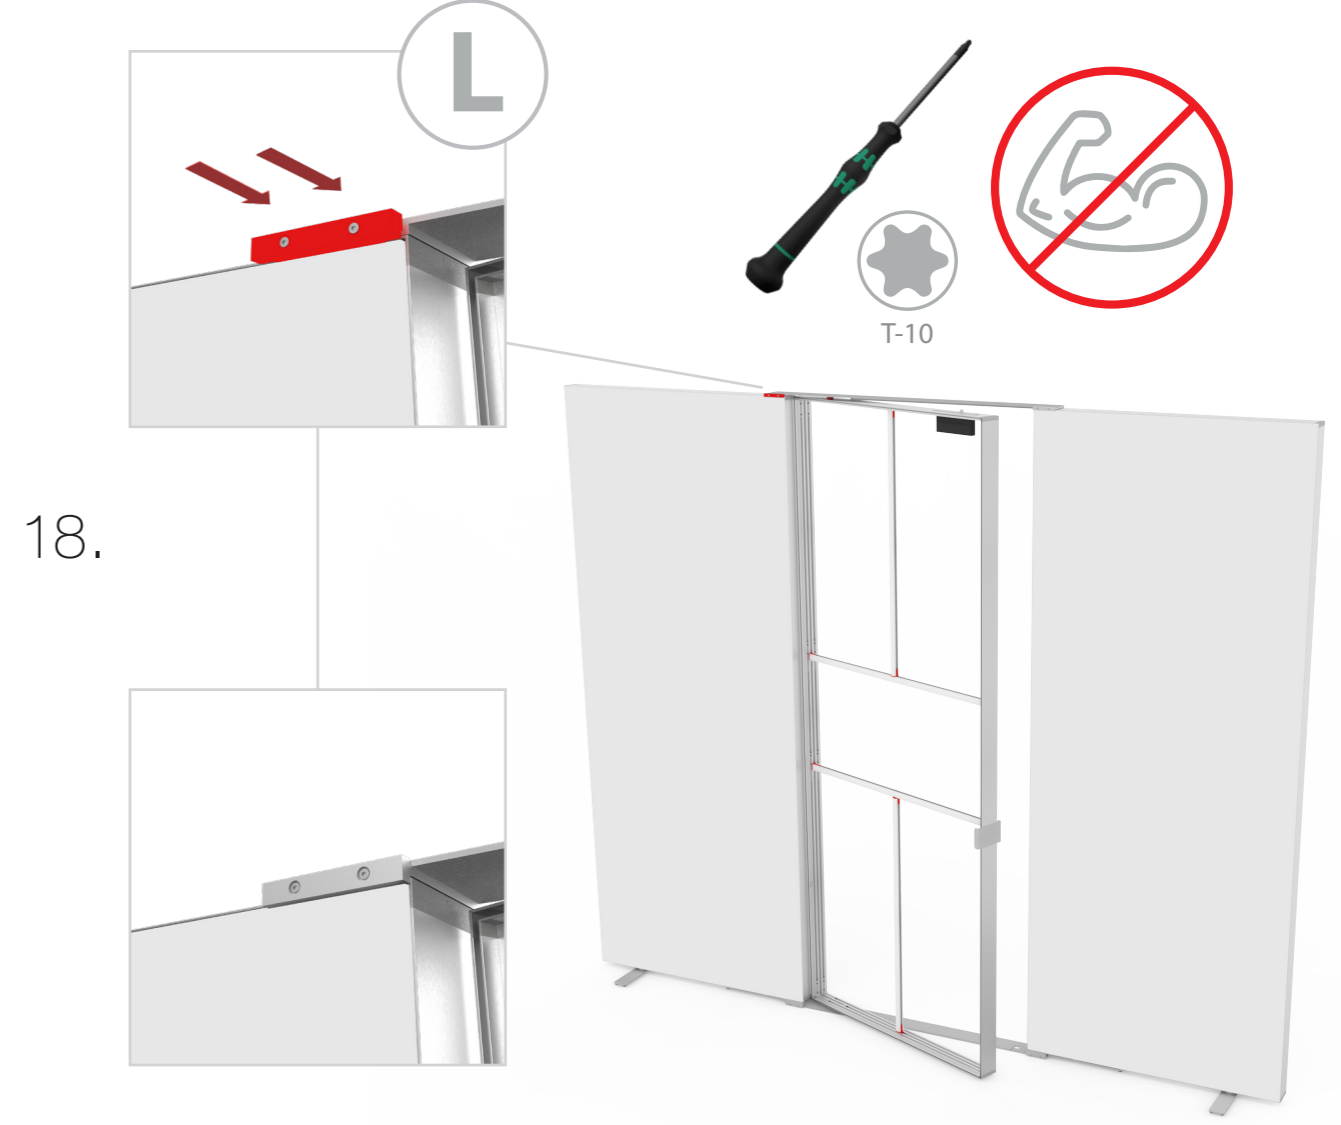

SET UP INSTRUCTION ACCESSORIES

The graphic features the words "LED UP" and "DOOR" in a bold, sans-serif font. The letters are white with a thick black outline. The interior of the letters is filled with a vibrant, multi-colored light effect consisting of horizontal streaks in shades of blue, red, and yellow, creating a sense of motion and energy. The entire graphic is set against a black background and enclosed within a thin red rectangular border.

LED UP
DOOR

Gerade Version/straight version 4
Aufbauanleitung/set up instruction

Eck- & Kojenversion/corner & storage version.....30
Aufbauanleitung/set up instruction

LEDUP DOOR

1.

TÜR/DOOR

TÜR/DOOR

TÜR/DOOR

GERADE VERSION/STRAIGHT VERSION

GERADE VERSION/STRAIGHT VERSION

GERADE VERSION/STRAIGHT VERSION

GERADE VERSION/STRAIGHT VERSION

GERADE VERSION/STRAIGHT VERSION

GERADE VERSION/STRAIGHT VERSION

2 SEK. DRÜCKEN
PRESS FOR 2 SEC.

ECK- & KOJENVERSION/CORNER & STORAGE VERSION

corner-L

corner-R

storage room