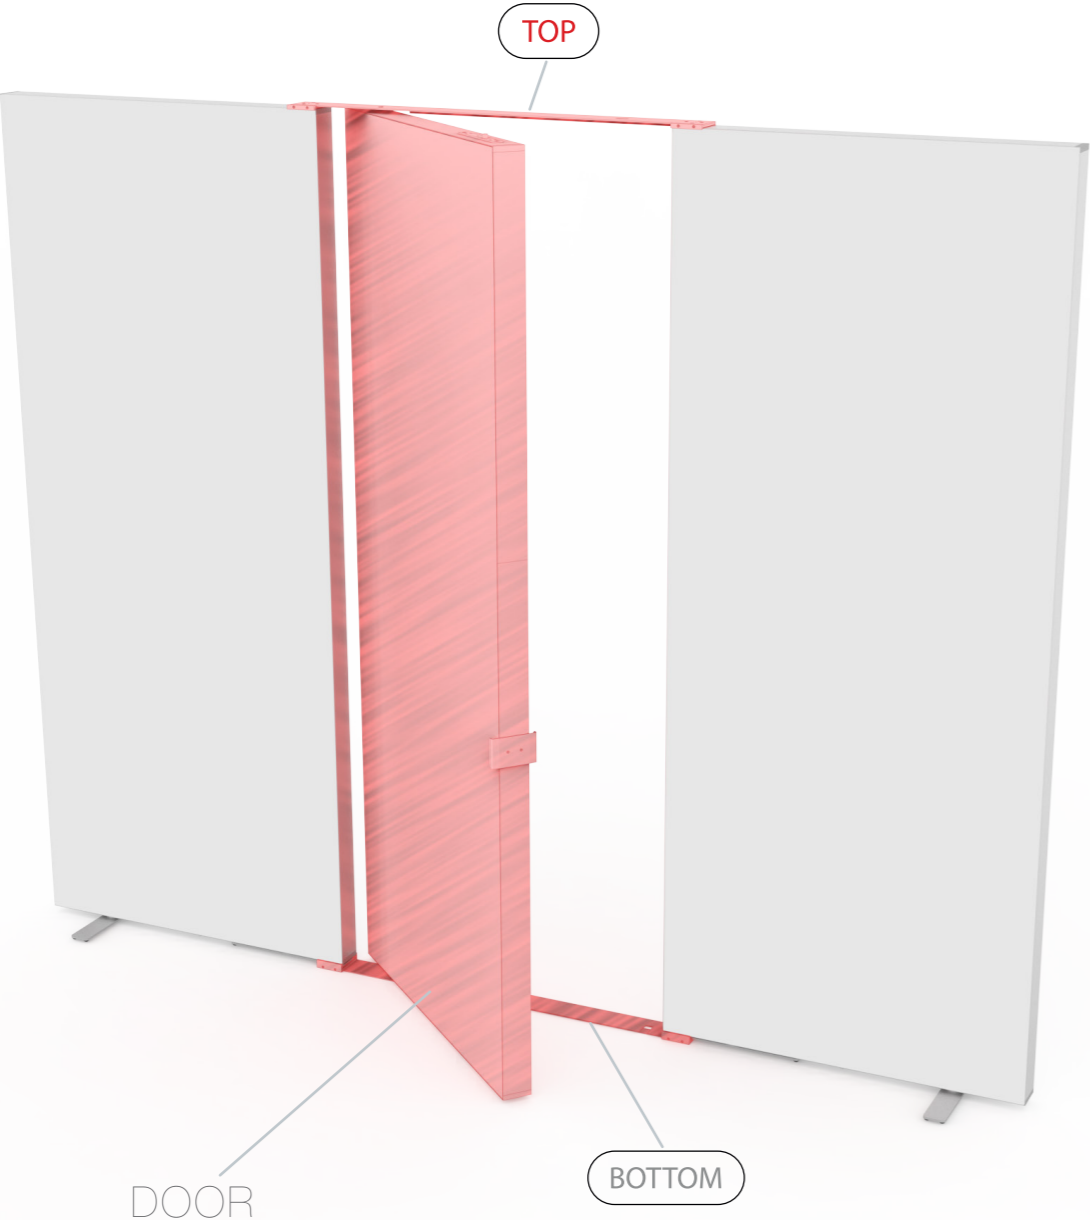

SET UP INSTRUCTION ACCESSORIES

The graphic features the words "LED UP" and "DOOR" in a bold, sans-serif font. The letters are white with a thick black outline. The interior of the letters is filled with a vibrant, multi-colored light effect consisting of horizontal streaks in shades of blue, red, and yellow, creating a sense of motion and energy. The entire graphic is set against a black background and enclosed within a thin red rectangular border.

LED UP
DOOR

Gerade Version/straight version 4
Aufbauanleitung/set up instruction

Eck- & Kojenversion/corner & storage version.....30
Aufbauanleitung/set up instruction

LEDUP DOOR

1.

TÜR/DOOR

TÜR/DOOR

TÜR/DOOR

GERADE VERSION/STRAIGHT VERSION

GERADE VERSION/STRAIGHT VERSION

GERADE VERSION/STRAIGHT VERSION

GERADE VERSION/STRAIGHT VERSION

GERADE VERSION/STRAIGHT VERSION

GERADE VERSION/STRAIGHT VERSION

2 SEK. DRÜCKEN
PRESS FOR 2 SEC.