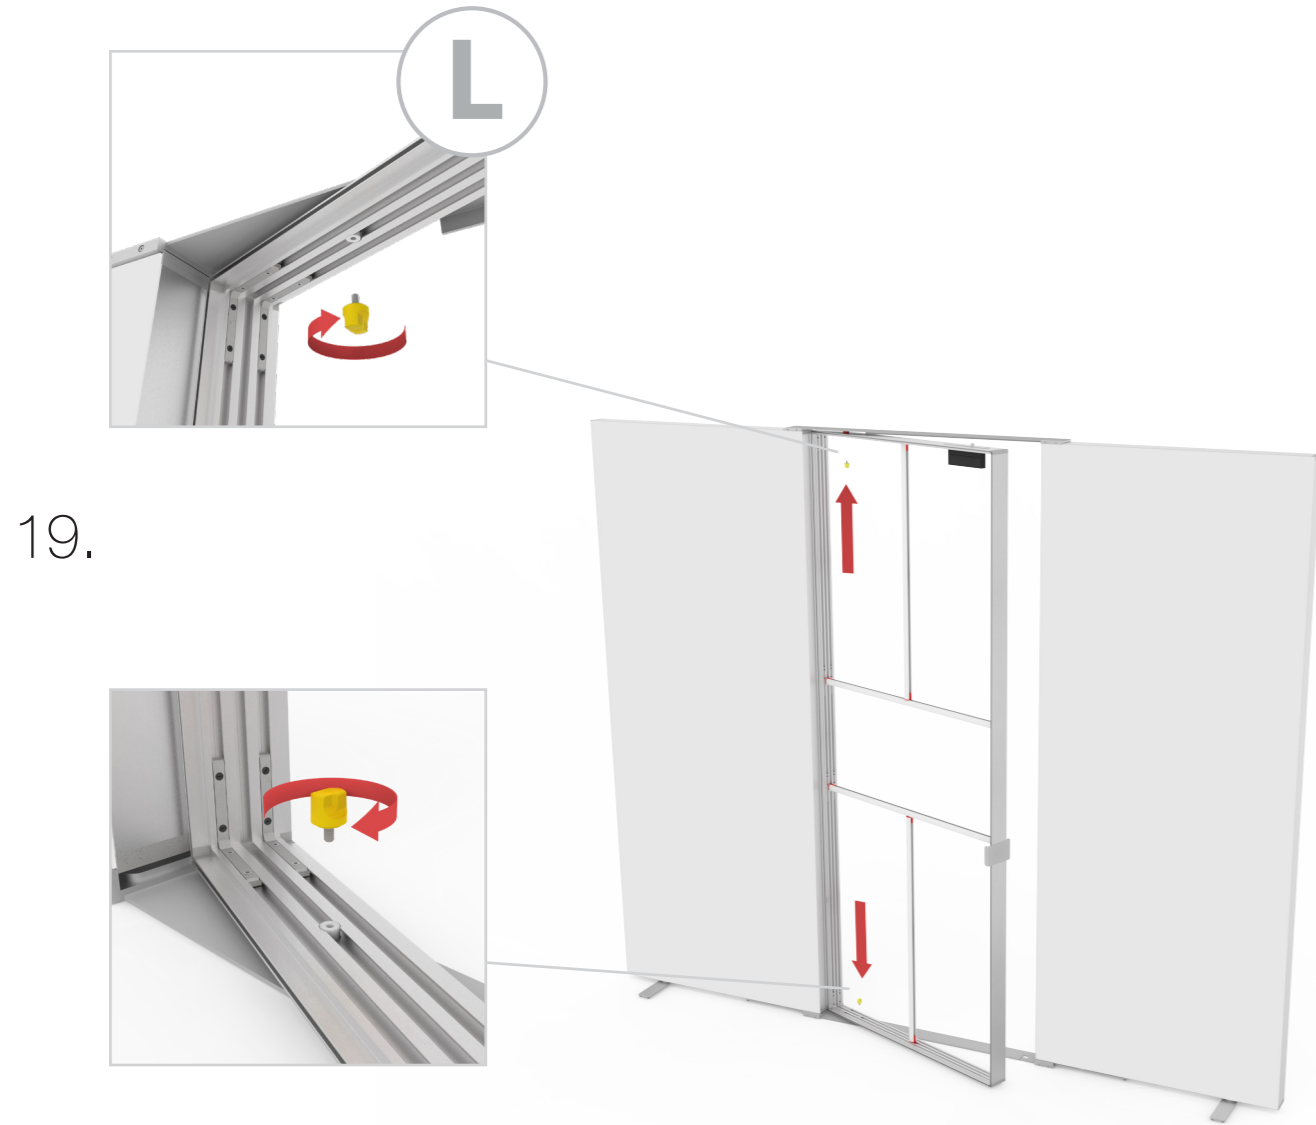

SET UP INSTRUCTION ACCESSORIES

The graphic features the words "LED UP" and "DOOR" in a bold, sans-serif font. The letters are white with a thick black outline. The interior of the letters is filled with a vibrant, multi-colored light effect consisting of horizontal streaks in shades of blue, red, and yellow, creating a sense of motion and energy. The entire graphic is set against a black background and enclosed within a thin red rectangular border.

LED UP
DOOR

Gerade Version/straight version 4
Aufbauanleitung/set up instruction

Eck- & Kojenversion/corner & storage version.....30
Aufbauanleitung/set up instruction

LEDUP DOOR

1.

TÜR/DOOR

TÜR/DOOR

TÜR/DOOR

GERADE VERSION/STRAIGHT VERSION

GERADE VERSION/STRAIGHT VERSION

GERADE VERSION/STRAIGHT VERSION

GERADE VERSION/STRAIGHT VERSION

GERADE VERSION/STRAIGHT VERSION

GERADE VERSION/STRAIGHT VERSION

2 SEK. DRÜCKEN
PRESS FOR 2 SEC.

ECK- & KOJENVERSION/CORNER & STORAGE VERSION

corner-L

corner-R

storage room