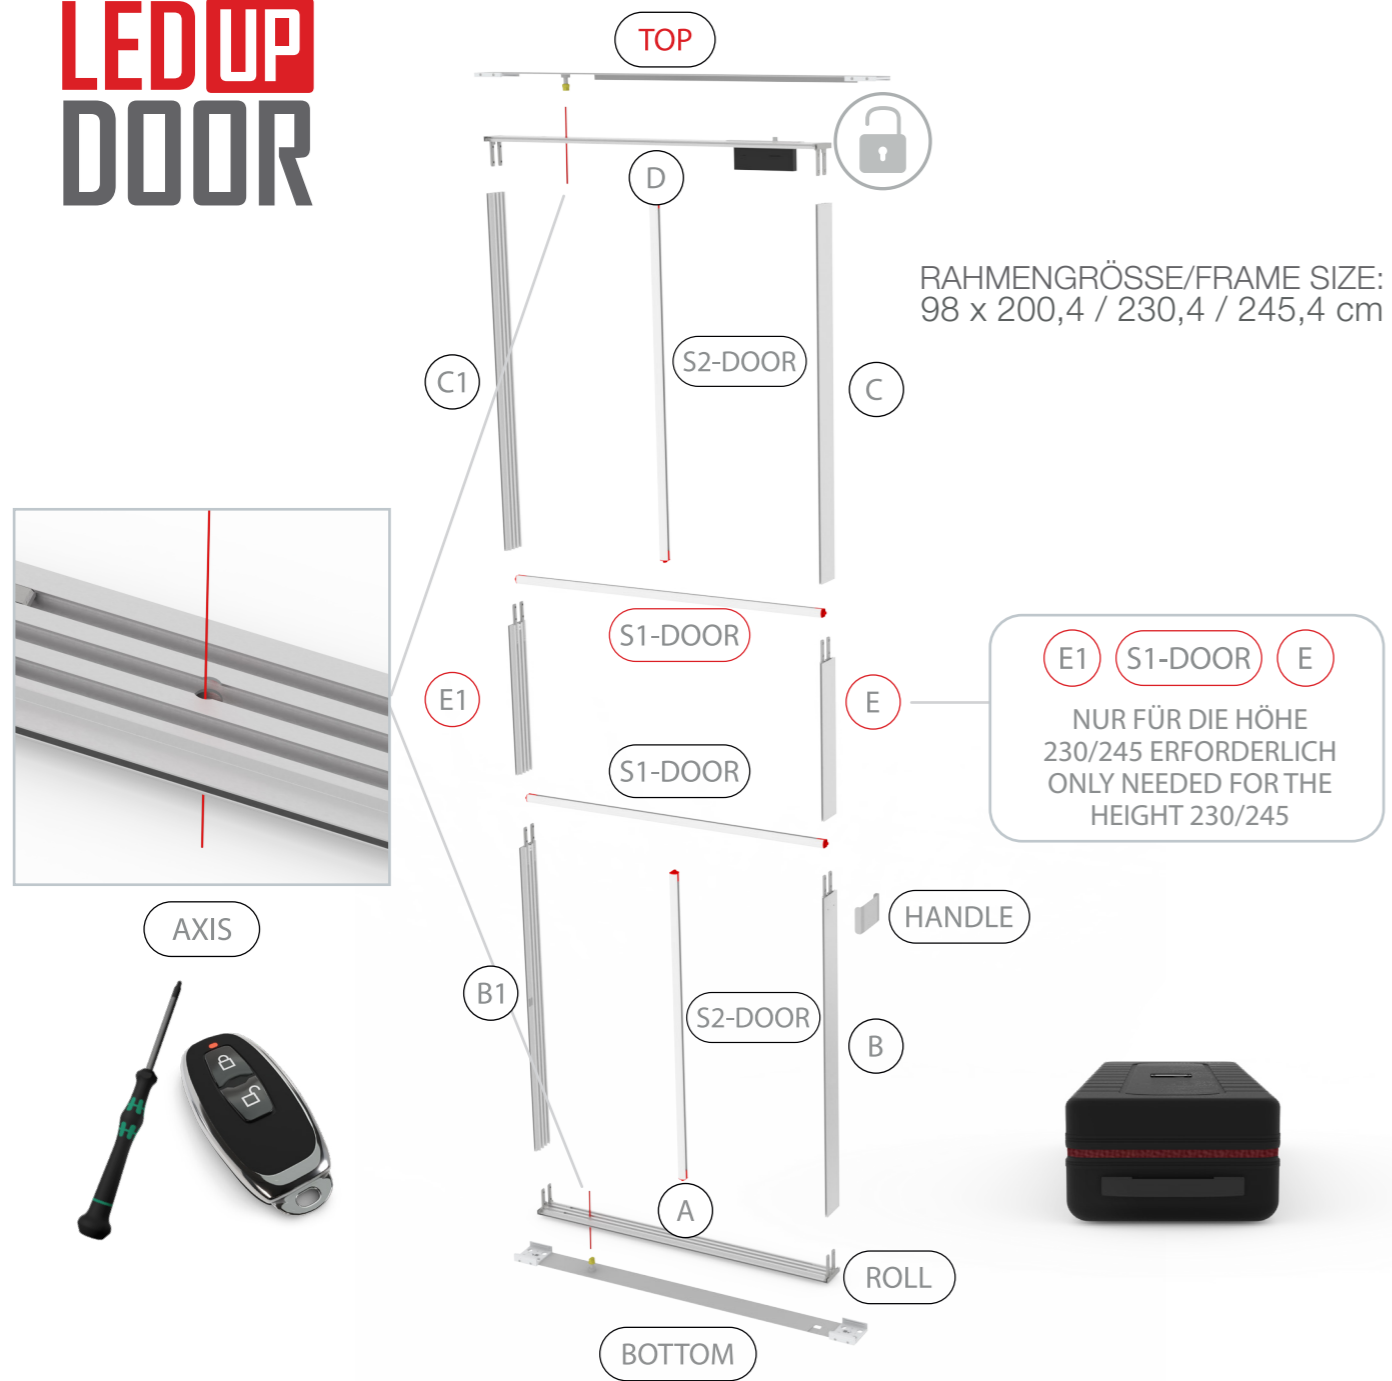

SET UP INSTRUCTION ACCESSORIES

The graphic features the words "LED UP" and "DOOR" in a bold, sans-serif font. The letters are white with a thick black outline. The interior of the letters is filled with a vibrant, multi-colored light effect consisting of horizontal streaks in shades of blue, red, and yellow, creating a sense of motion and energy. The entire graphic is set against a black background and enclosed within a thin red rectangular border.

LED UP
DOOR

Gerade Version/straight version 4
Aufbauanleitung/set up instruction

Eck- & Kojenversion/corner & storage version.....30
Aufbauanleitung/set up instruction

LEDUP DOOR

1.

TÜR/DOOR

TÜR/DOOR

TÜR/DOOR

6.

7.

GERADE VERSION/STRAIGHT VERSION

GERADE VERSION/STRAIGHT VERSION

GERADE VERSION/STRAIGHT VERSION

GERADE VERSION/STRAIGHT VERSION

9.

10.

GERADE VERSION/STRAIGHT VERSION

GERADE VERSION/STRAIGHT VERSION

GERADE VERSION/STRAIGHT VERSION

GERADE VERSION/STRAIGHT VERSION

GERADE VERSION/STRAIGHT VERSION

GERADE VERSION/STRAIGHT VERSION

2 SEK. DRÜCKEN
PRESS FOR 2 SEC.