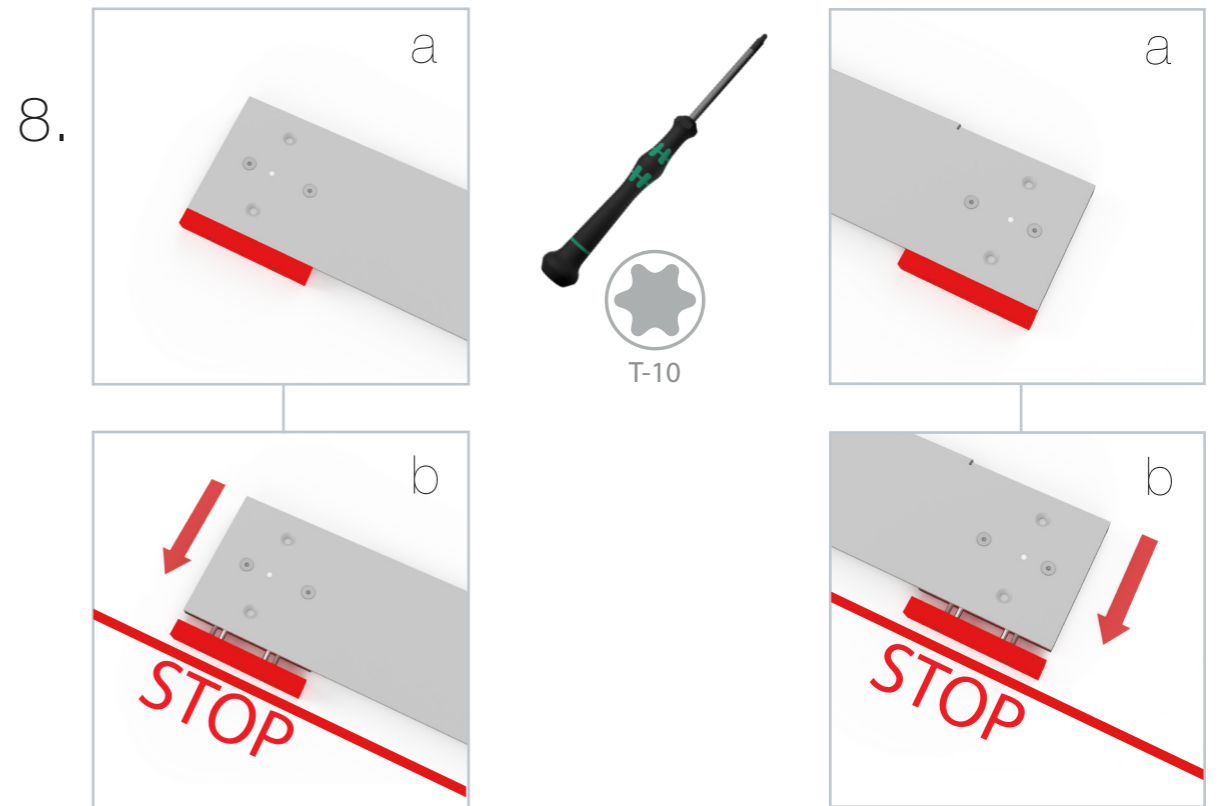

SET UP INSTRUCTION ACCESSORIES

The graphic features the words "LED UP" and "DOOR" in a bold, sans-serif font. The letters are white with a thick black outline. The interior of the letters is filled with a vibrant, multi-colored light effect consisting of horizontal streaks in shades of blue, red, and yellow, creating a sense of motion and energy. The entire graphic is set against a black background and enclosed within a thin red rectangular border.

LED UP
DOOR

Gerade Version/straight version 4
Aufbauanleitung/set up instruction

Eck- & Kojenversion/corner & storage version.....30
Aufbauanleitung/set up instruction

LEDUP DOOR

1.

TÜR/DOOR

TÜR/DOOR

TÜR/DOOR

6.

7.

GERADE VERSION/STRAIGHT VERSION

GERADE VERSION/STRAIGHT VERSION

GERADE VERSION/STRAIGHT VERSION

GERADE VERSION/STRAIGHT VERSION

9.

10.

GERADE VERSION/STRAIGHT VERSION

GERADE VERSION/STRAIGHT VERSION

GERADE VERSION/STRAIGHT VERSION

GERADE VERSION/STRAIGHT VERSION

GERADE VERSION/STRAIGHT VERSION

GERADE VERSION/STRAIGHT VERSION

2 SEK. DRÜCKEN
PRESS FOR 2 SEC.