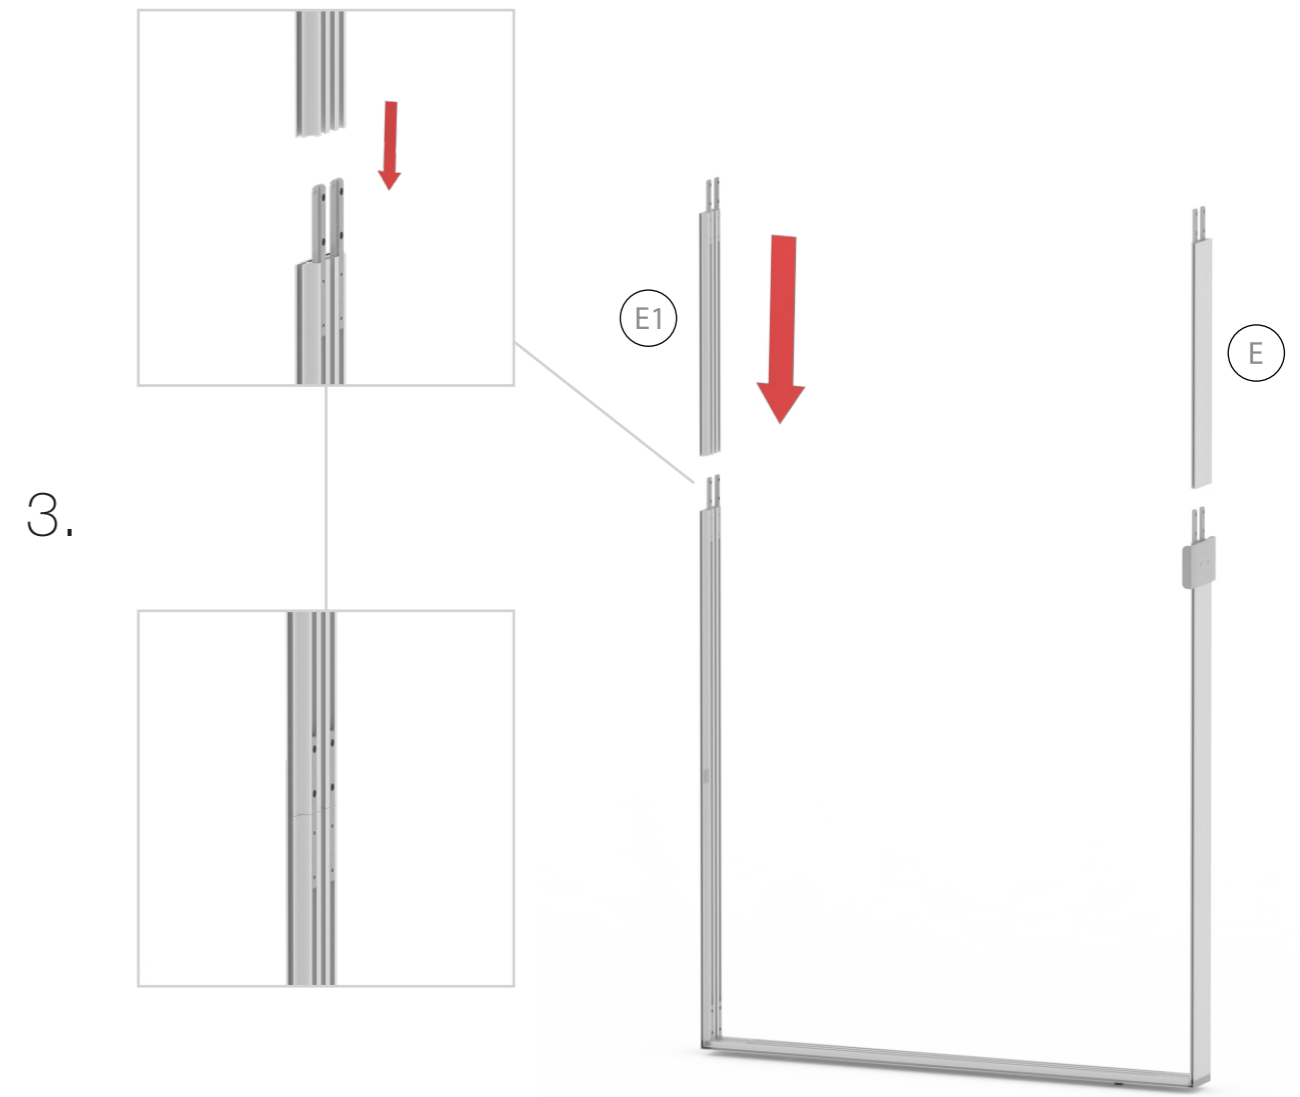

SET UP INSTRUCTION ACCESSORIES

The graphic features the words "LED UP" and "DOOR" in a bold, sans-serif font. The letters are white with a thick black outline. The interior of the letters is filled with a vibrant, multi-colored light effect consisting of horizontal streaks in shades of blue, red, and yellow, creating a sense of motion and energy. The entire graphic is set against a black background and enclosed within a thin red rectangular border.

LED UP
DOOR

Gerade Version/straight version 4
Aufbauanleitung/set up instruction

Eck- & Kojenversion/corner & storage version.....30
Aufbauanleitung/set up instruction

LEDUP DOOR

1.

TÜR/DOOR

TÜR/DOOR

TÜR/DOOR