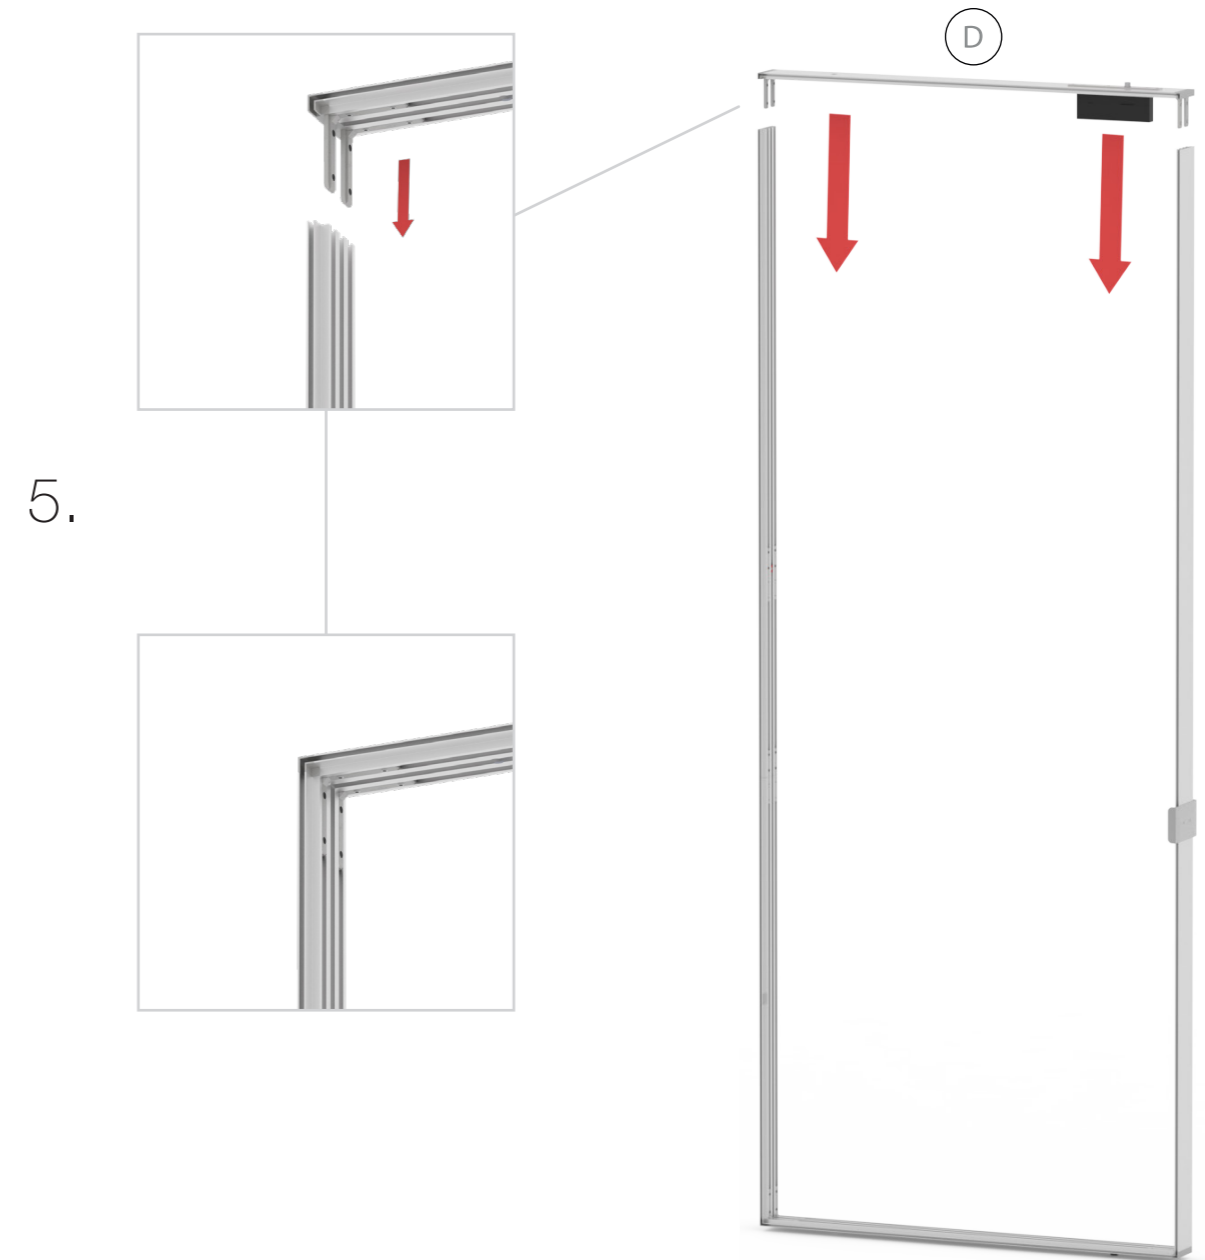

SET UP INSTRUCTION ACCESSORIES

The graphic features the words "LED UP" and "DOOR" in a bold, sans-serif font. The letters are white with a thick black outline. The interior of the letters is filled with a vibrant, multi-colored light effect consisting of horizontal streaks in shades of blue, red, and yellow, creating a sense of motion and energy. The entire graphic is set against a black background and enclosed within a thin red rectangular border.

LED UP
DOOR

Gerade Version/straight version 4
Aufbauanleitung/set up instruction

Eck- & Kojenversion/corner & storage version.....30
Aufbauanleitung/set up instruction

LEDUP DOOR

1.

TÜR/DOOR

TÜR/DOOR

TÜR/DOOR