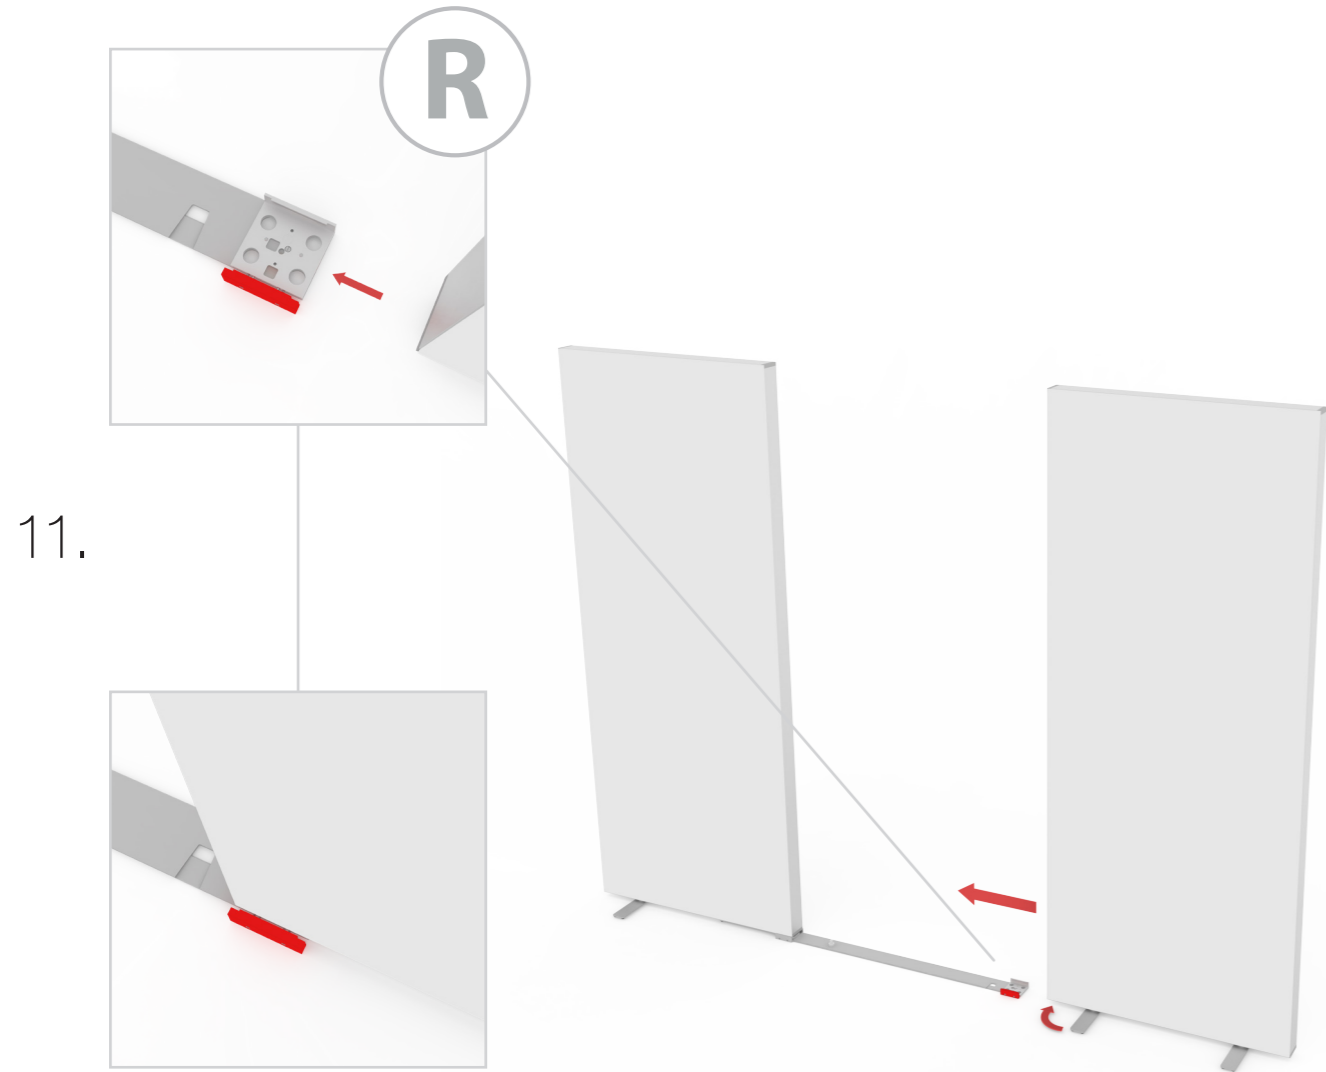

SET UP INSTRUCTION ACCESSORIES

The graphic features the words "LED UP" and "DOOR" in a bold, sans-serif font. The letters are white with a thick black outline. The interior of the letters is filled with a vibrant, multi-colored light effect consisting of horizontal streaks in shades of blue, red, and yellow, creating a sense of motion and energy. The entire graphic is set against a black background and enclosed within a thin red rectangular border.

LED UP
DOOR

Gerade Version/straight version 4
Aufbauanleitung/set up instruction

Eck- & Kojenversion/corner & storage version.....30
Aufbauanleitung/set up instruction

LEDUP DOOR

1.

TÜR/DOOR

TÜR/DOOR

TÜR/DOOR

6.

7.

GERADE VERSION/STRAIGHT VERSION

GERADE VERSION/STRAIGHT VERSION

GERADE VERSION/STRAIGHT VERSION

GERADE VERSION/STRAIGHT VERSION

9.

10.

GERADE VERSION/STRAIGHT VERSION

GERADE VERSION/STRAIGHT VERSION

GERADE VERSION/STRAIGHT VERSION

GERADE VERSION/STRAIGHT VERSION

GERADE VERSION/STRAIGHT VERSION

GERADE VERSION/STRAIGHT VERSION

2 SEK. DRÜCKEN
PRESS FOR 2 SEC.