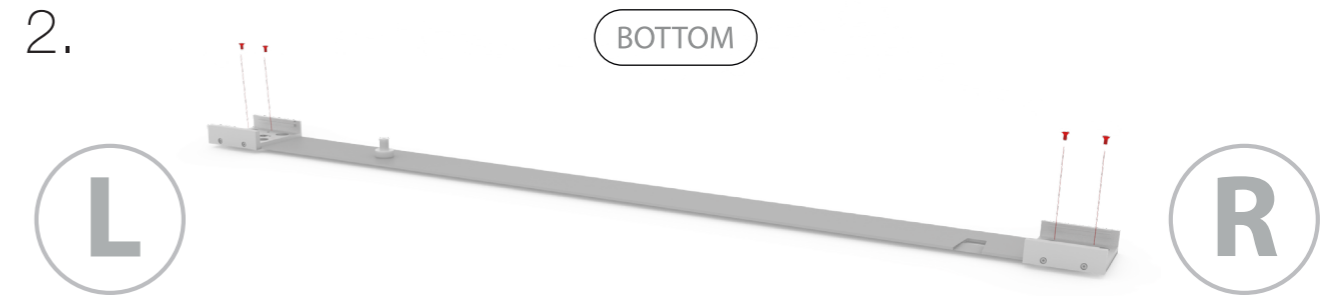

SET UP INSTRUCTION ACCESSORIES

The graphic features the words "LED UP" and "DOOR" in a bold, sans-serif font. The letters are white with a thick black outline. The interior of the letters is filled with a vibrant, multi-colored light effect consisting of horizontal streaks in shades of blue, red, and yellow, creating a sense of motion and energy. The entire graphic is set against a black background and enclosed within a thin red rectangular border.

LED UP
DOOR

Gerade Version/straight version 4
Aufbauanleitung/set up instruction

Eck- & Kojenversion/corner & storage version.....30
Aufbauanleitung/set up instruction

LEDUP DOOR

1.

TÜR/DOOR

TÜR/DOOR

TÜR/DOOR

6.

7.

GERADE VERSION/STRAIGHT VERSION

GERADE VERSION/STRAIGHT VERSION

GERADE VERSION/STRAIGHT VERSION

GERADE VERSION/STRAIGHT VERSION

9.

10.

GERADE VERSION/STRAIGHT VERSION

GERADE VERSION/STRAIGHT VERSION

GERADE VERSION/STRAIGHT VERSION

GERADE VERSION/STRAIGHT VERSION

GERADE VERSION/STRAIGHT VERSION

GERADE VERSION/STRAIGHT VERSION

2 SEK. DRÜCKEN
PRESS FOR 2 SEC.