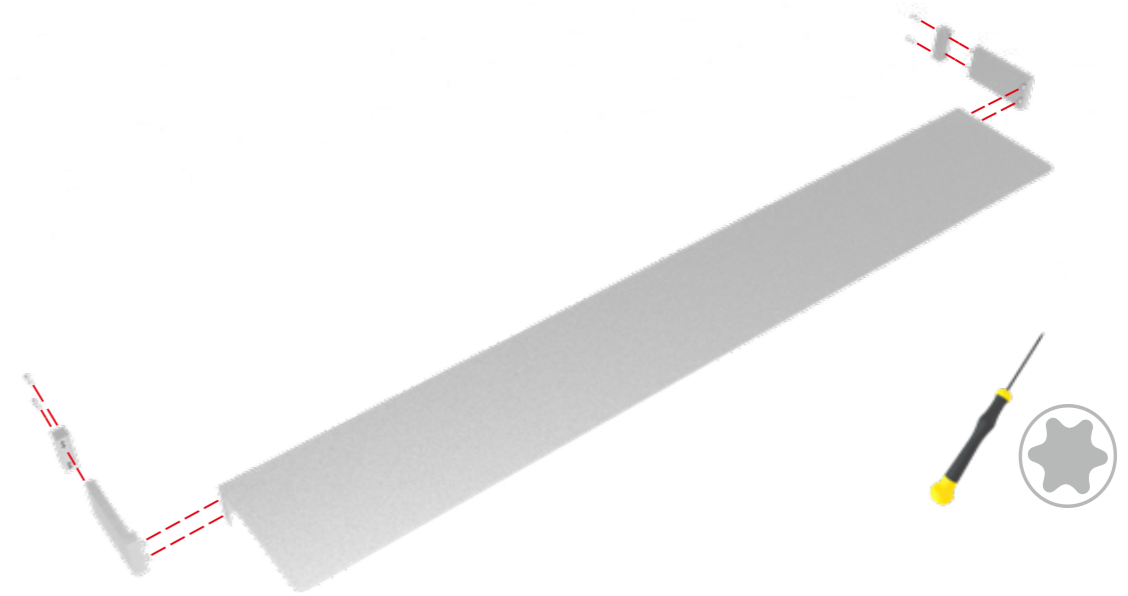

LED UP

BROCHURE RACK & SHELF

KG
3 kg
ABLAGE GRÖSSE/
SHELF SIZE:
100 x 15 cm

KG
3 kg
ABLAGE GRÖSSE/
SHELF SIZE:
31 x 15 cm

KG
3 kg

A4 BROSCHÜREN ABLAGE GRÖSSE/
A4 BROCHURE HOLDER SIZE:
233 x 339 x 25 mm

3 kg
ABLAGE GRÖSSE/
SHELF SIZE:
100 x 15 cm

3 kg
ABLAGE GRÖSSE/
SHELF SIZE:
31 x 15 cm

ABLAGE GRÖSSE/
SHELF SIZE:
100 x 15 cm