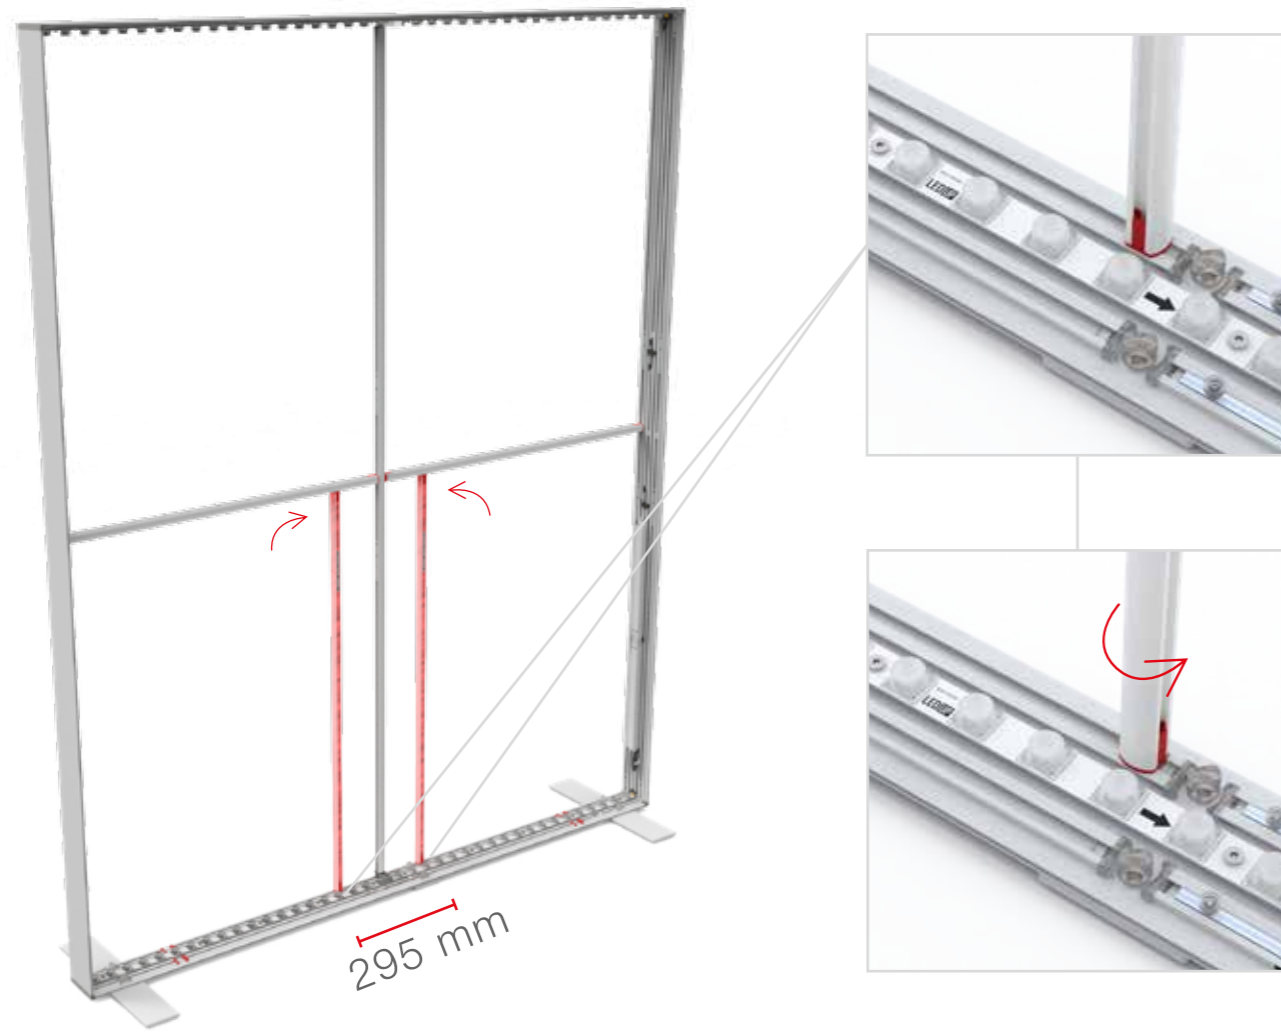

LED UP

BROCHURE RACK & SHELF

KG
3 kg
ABLAGE GRÖSSE/
SHELF SIZE:
100 x 15 cm

KG
3 kg
ABLAGE GRÖSSE/
SHELF SIZE:
31 x 15 cm

KG
3 kg

A4 BROSCHÜREN ABLAGE GRÖSSE/
A4 BROCHURE HOLDER SIZE:
233 x 339 x 25 mm

3 kg
ABLAGE GRÖSSE/
SHELF SIZE:
100 x 15 cm

3 kg
ABLAGE GRÖSSE/
SHELF SIZE:
31 x 15 cm

ABLAGE GRÖSSE/
SHELF SIZE:
100 x 15 cm