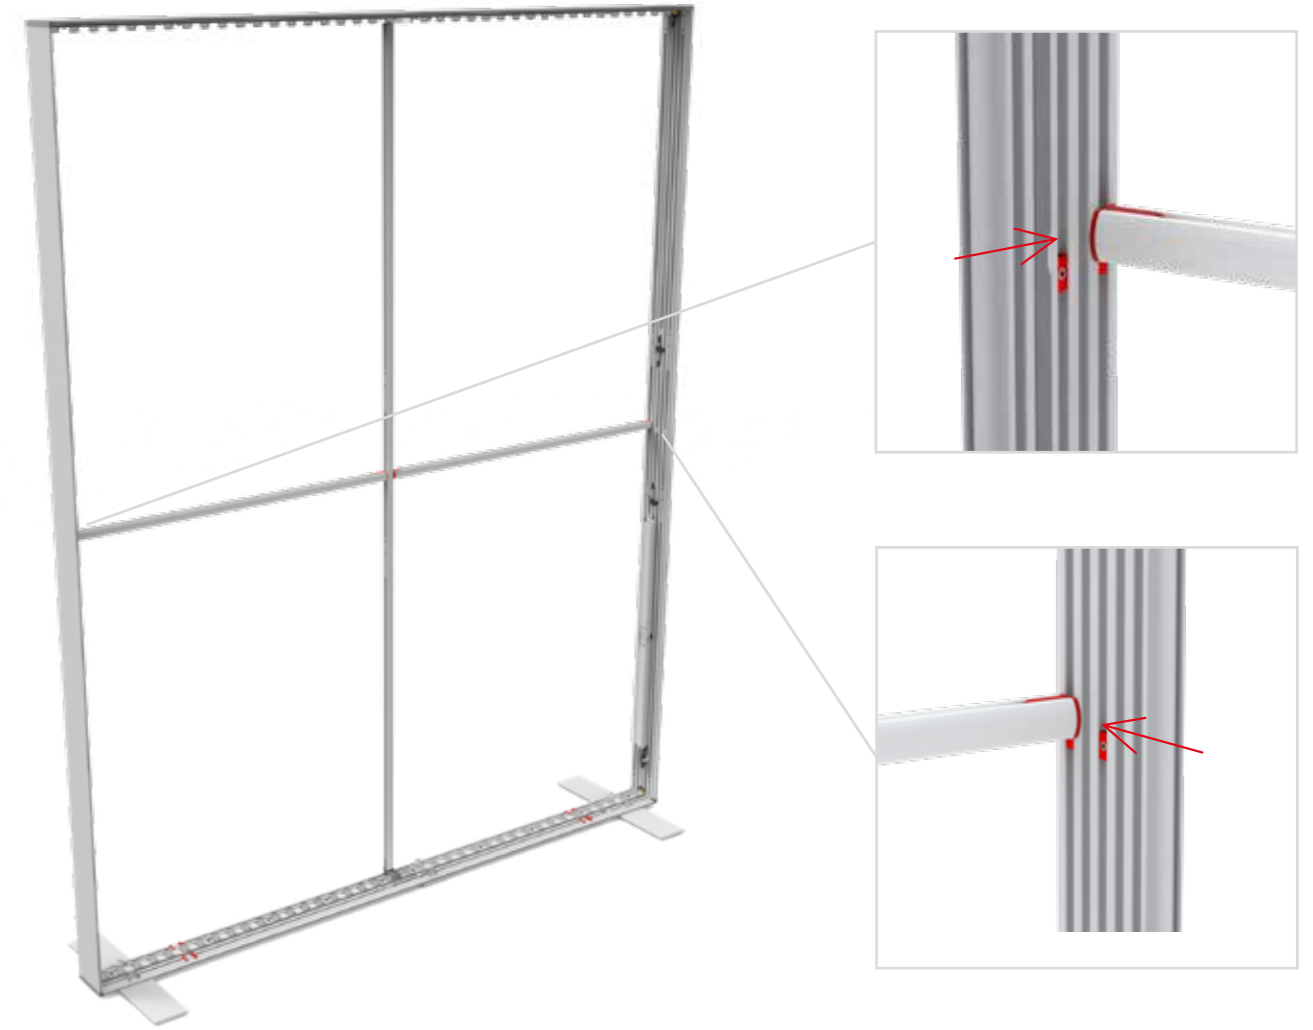

LED UP

BROCHURE RACK & SHELF

KG
3 kg
ABLAGE GRÖSSE/
SHELF SIZE:
100 x 15 cm

KG
3 kg
ABLAGE GRÖSSE/
SHELF SIZE:
31 x 15 cm

KG
3 kg

A4 BROSCHÜREN ABLAGE GRÖSSE/
A4 BROCHURE HOLDER SIZE:
233 x 339 x 25 mm

3 kg
ABLAGE GRÖSSE/
SHELF SIZE:
100 x 15 cm

3 kg
ABLAGE GRÖSSE/
SHELF SIZE:
31 x 15 cm

ABLAGE GRÖSSE/
SHELF SIZE:
100 x 15 cm