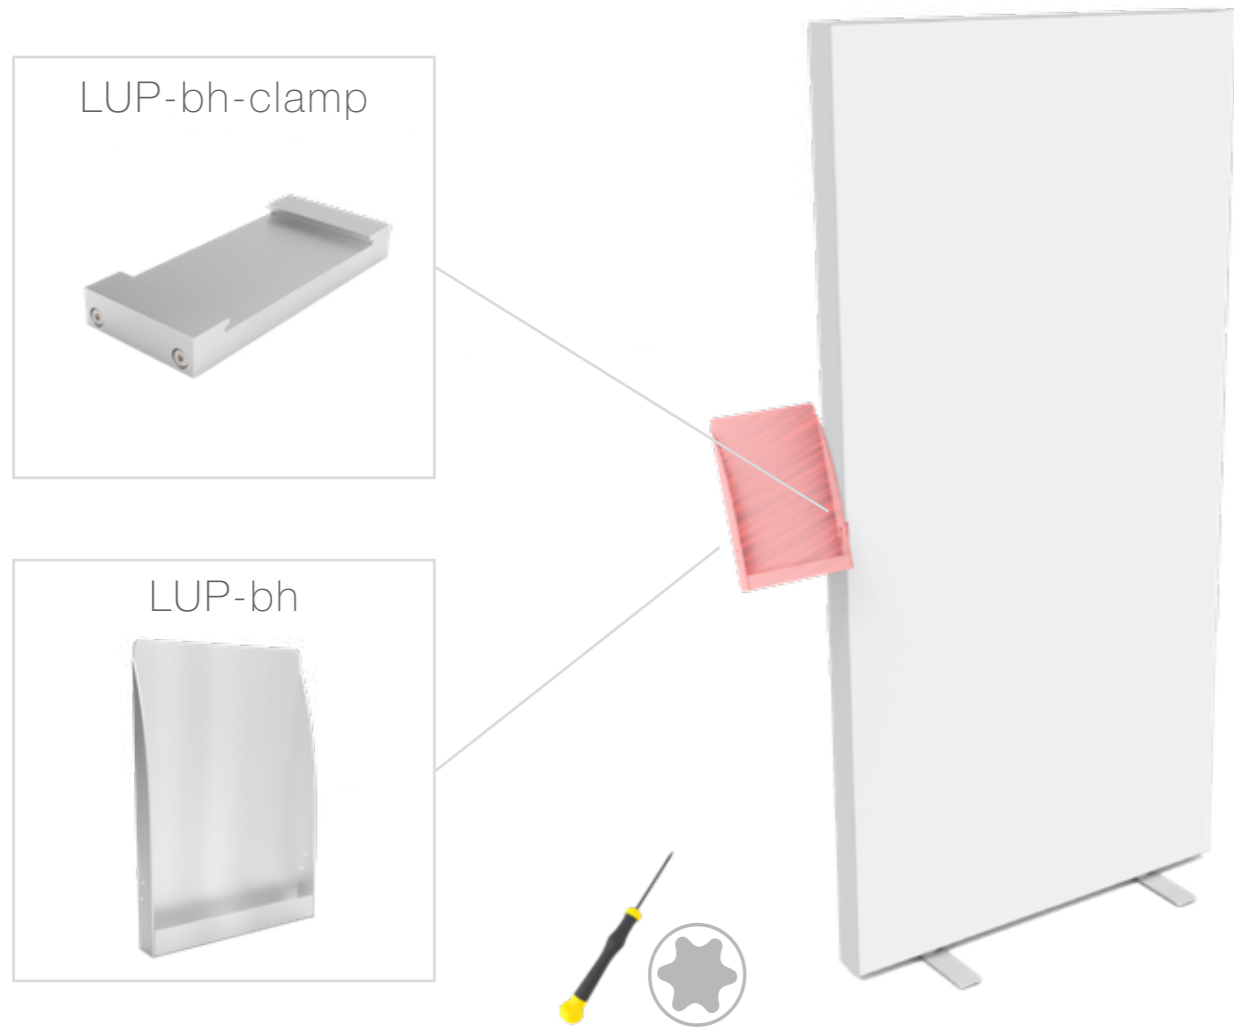

LED UP

BROCHURE RACK & SHELF

KG
3 kg
ABLAGE GRÖSSE/
SHELF SIZE:
100 x 15 cm

KG
3 kg
ABLAGE GRÖSSE/
SHELF SIZE:
31 x 15 cm

KG
3 kg

A4 BROSCHÜREN ABLAGE GRÖSSE/
A4 BROCHURE HOLDER SIZE:
233 x 339 x 25 mm

3 kg
ABLAGE GRÖSSE/
SHELF SIZE:
100 x 15 cm

3 kg
ABLAGE GRÖSSE/
SHELF SIZE:
31 x 15 cm

ABLAGE GRÖSSE/
SHELF SIZE:
100 x 15 cm