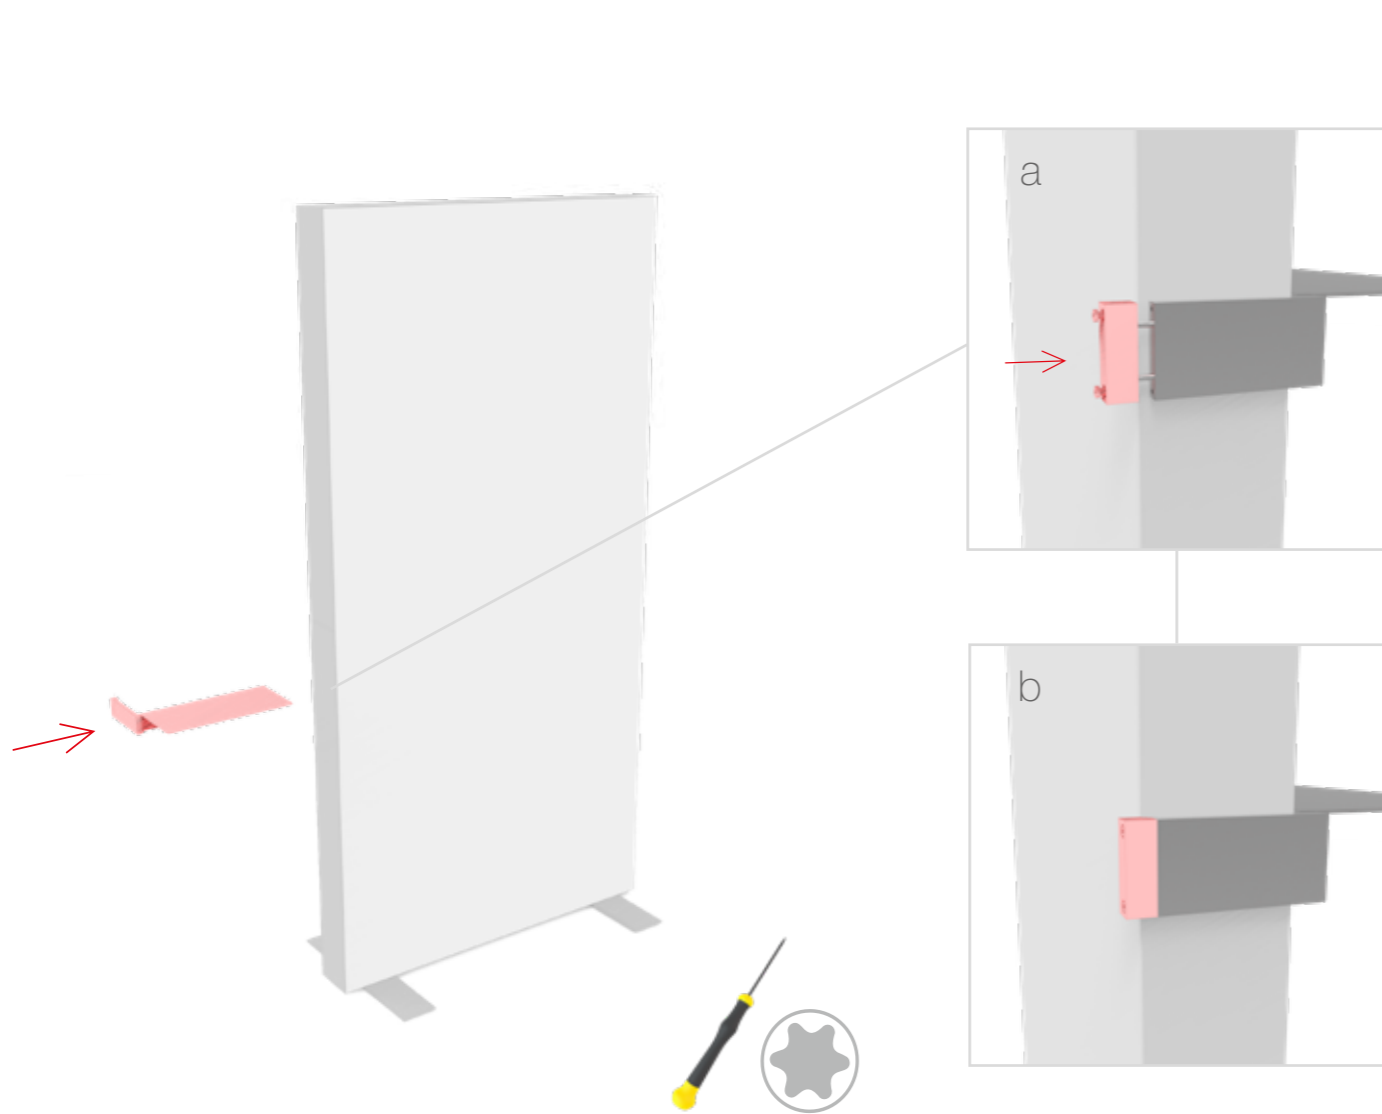

LED UP

BROCHURE RACK & SHELF

KG
3 kg
ABLAGE GRÖSSE/
SHELF SIZE:
100 x 15 cm

KG
3 kg
ABLAGE GRÖSSE/
SHELF SIZE:
31 x 15 cm

KG
3 kg

A4 BROSCHÜREN ABLAGE GRÖSSE/
A4 BROCHURE HOLDER SIZE:
233 x 339 x 25 mm

3 kg
ABLAGE GRÖSSE/
SHELF SIZE:
100 x 15 cm

3 kg
ABLAGE GRÖSSE/
SHELF SIZE:
31 x 15 cm

ABLAGE GRÖSSE/
SHELF SIZE:
100 x 15 cm