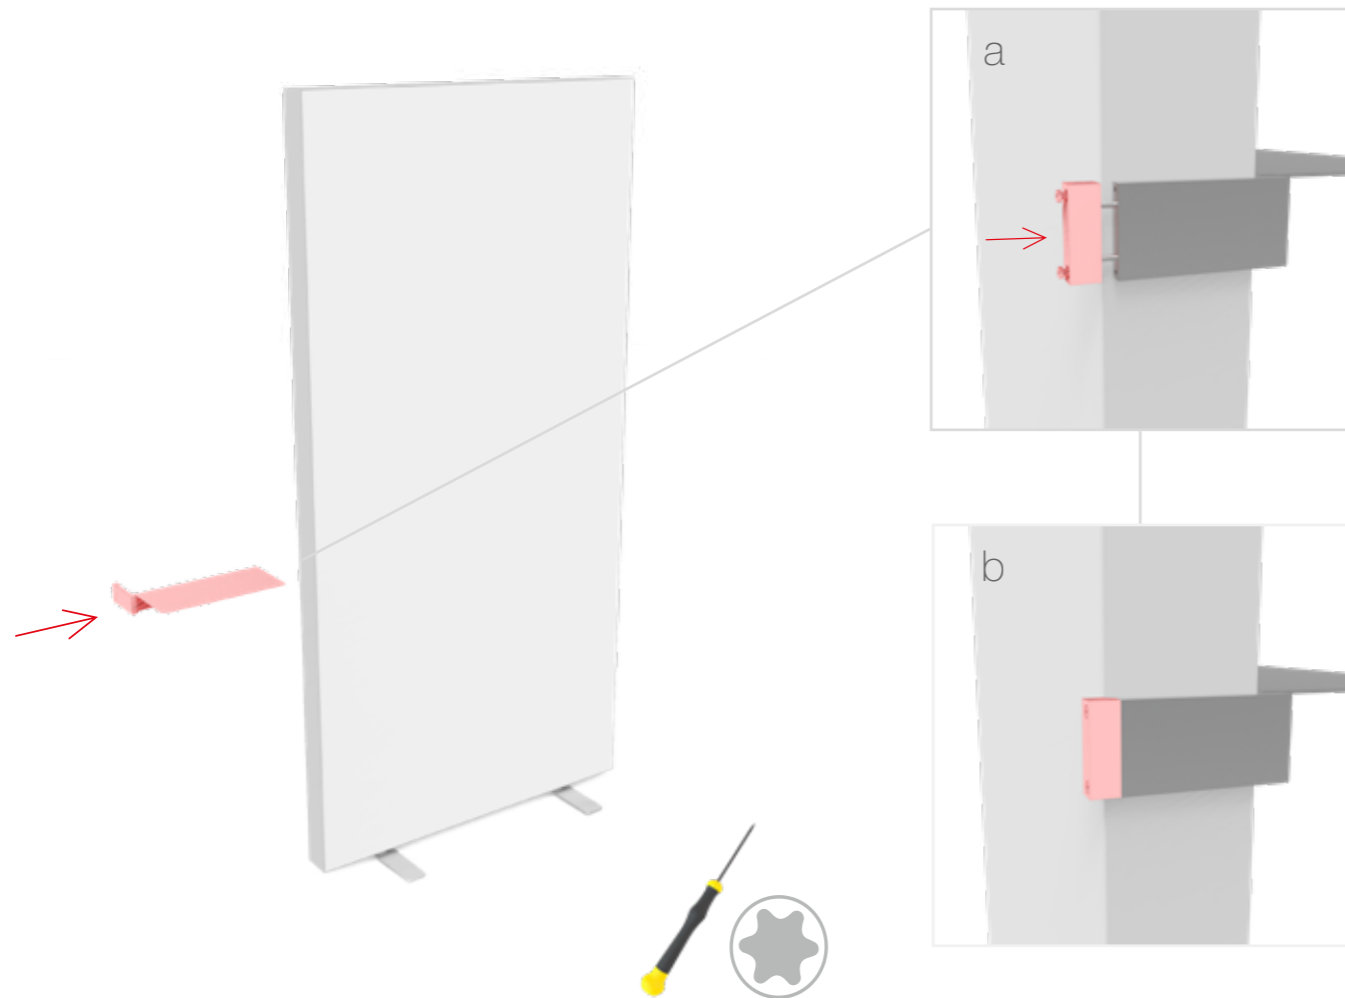

LED UP

BROCHURE RACK & SHELF

KG
3 kg
ABLAGE GRÖSSE/
SHELF SIZE:
100 x 15 cm

KG
3 kg
ABLAGE GRÖSSE/
SHELF SIZE:
31 x 15 cm

KG
3 kg

A4 BROSCHÜREN ABLAGE GRÖSSE/
A4 BROCHURE HOLDER SIZE:
233 x 339 x 25 mm

3 kg
ABLAGE GRÖSSE/
SHELF SIZE:
100 x 15 cm

3 kg
ABLAGE GRÖSSE/
SHELF SIZE:
31 x 15 cm

ABLAGE GRÖSSE/
SHELF SIZE:
100 x 15 cm