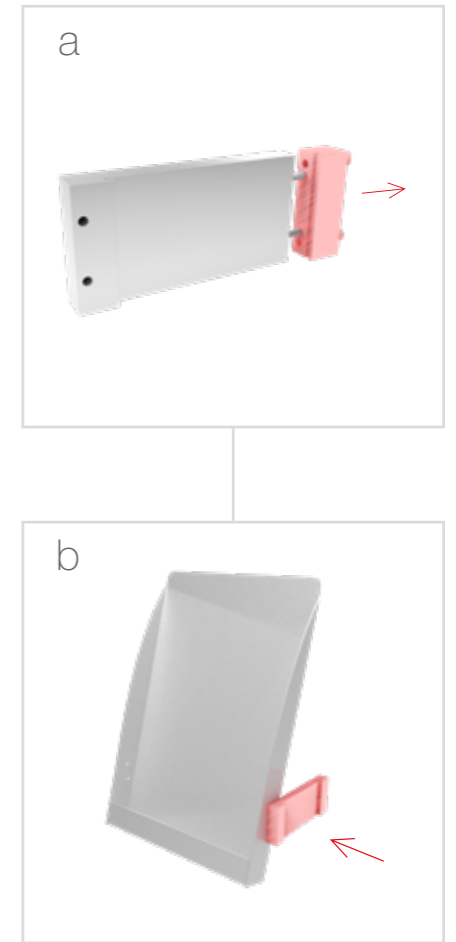

LED UP

BROCHURE RACK & SHELF

KG
3 kg
ABLAGE GRÖSSE/
SHELF SIZE:
100 x 15 cm

KG
3 kg
ABLAGE GRÖSSE/
SHELF SIZE:
31 x 15 cm

KG
3 kg

A4 BROSCHÜREN ABLAGE GRÖSSE/
A4 BROCHURE HOLDER SIZE:
233 x 339 x 25 mm

3 kg
ABLAGE GRÖSSE/
SHELF SIZE:
100 x 15 cm

3 kg
ABLAGE GRÖSSE/
SHELF SIZE:
31 x 15 cm

ABLAGE GRÖSSE/
SHELF SIZE:
100 x 15 cm