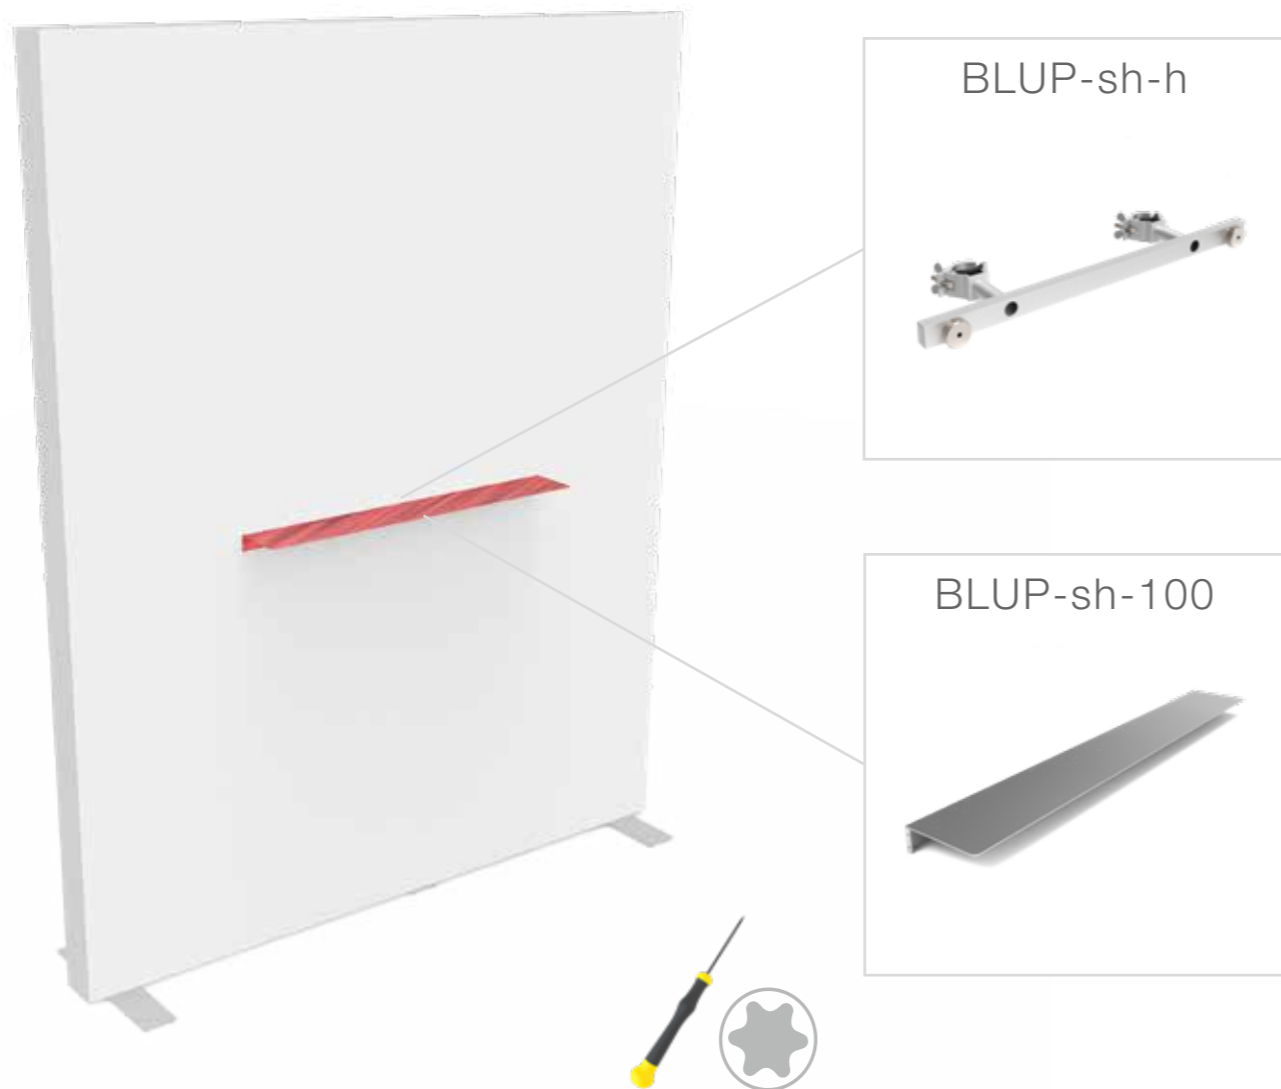

LED UP

BROCHURE RACK & SHELF

KG
3 kg
ABLAGE GRÖSSE/
SHELF SIZE:
100 x 15 cm

KG
3 kg
ABLAGE GRÖSSE/
SHELF SIZE:
31 x 15 cm

KG
3 kg

A4 BROSCHÜREN ABLAGE GRÖSSE/
A4 BROCHURE HOLDER SIZE:
233 x 339 x 25 mm

3 kg
ABLAGE GRÖSSE/
SHELF SIZE:
100 x 15 cm

3 kg
ABLAGE GRÖSSE/
SHELF SIZE:
31 x 15 cm

ABLAGE GRÖSSE/
SHELF SIZE:
100 x 15 cm