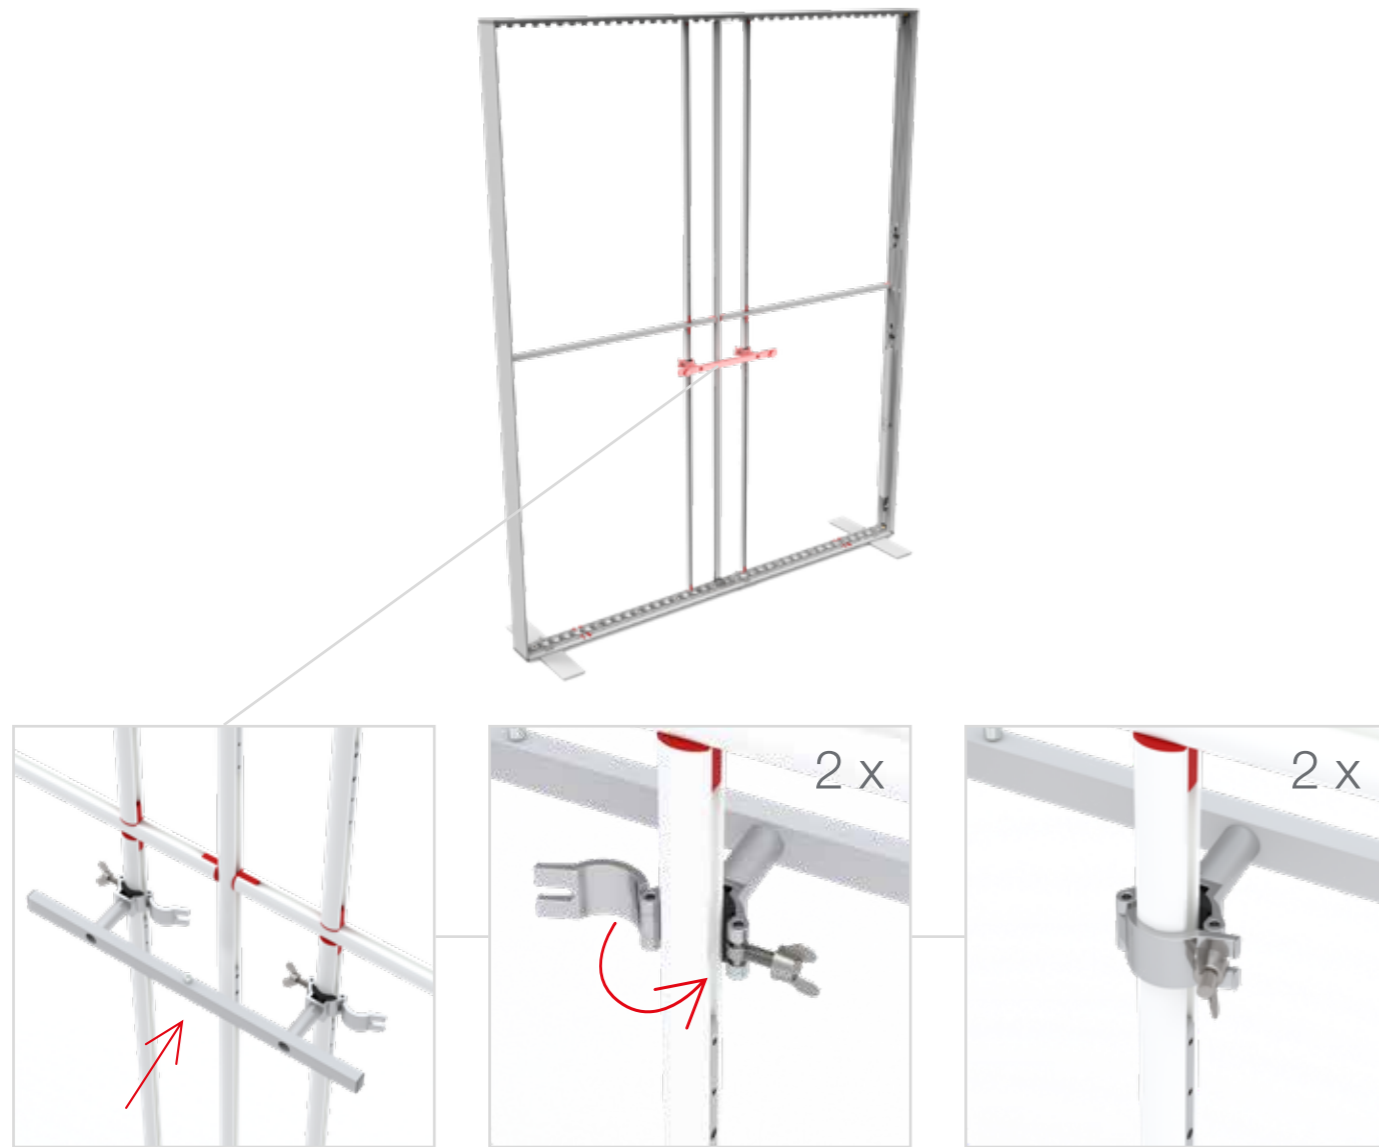

LED UP

BROCHURE RACK & SHELF

KG
3 kg
ABLAGE GRÖSSE/
SHELF SIZE:
100 x 15 cm

KG
3 kg
ABLAGE GRÖSSE/
SHELF SIZE:
31 x 15 cm

KG
3 kg

A4 BROSCHÜREN ABLAGE GRÖSSE/
A4 BROCHURE HOLDER SIZE:
233 x 339 x 25 mm

3 kg
ABLAGE GRÖSSE/
SHELF SIZE:
100 x 15 cm

3 kg
ABLAGE GRÖSSE/
SHELF SIZE:
31 x 15 cm

ABLAGE GRÖSSE/
SHELF SIZE:
100 x 15 cm