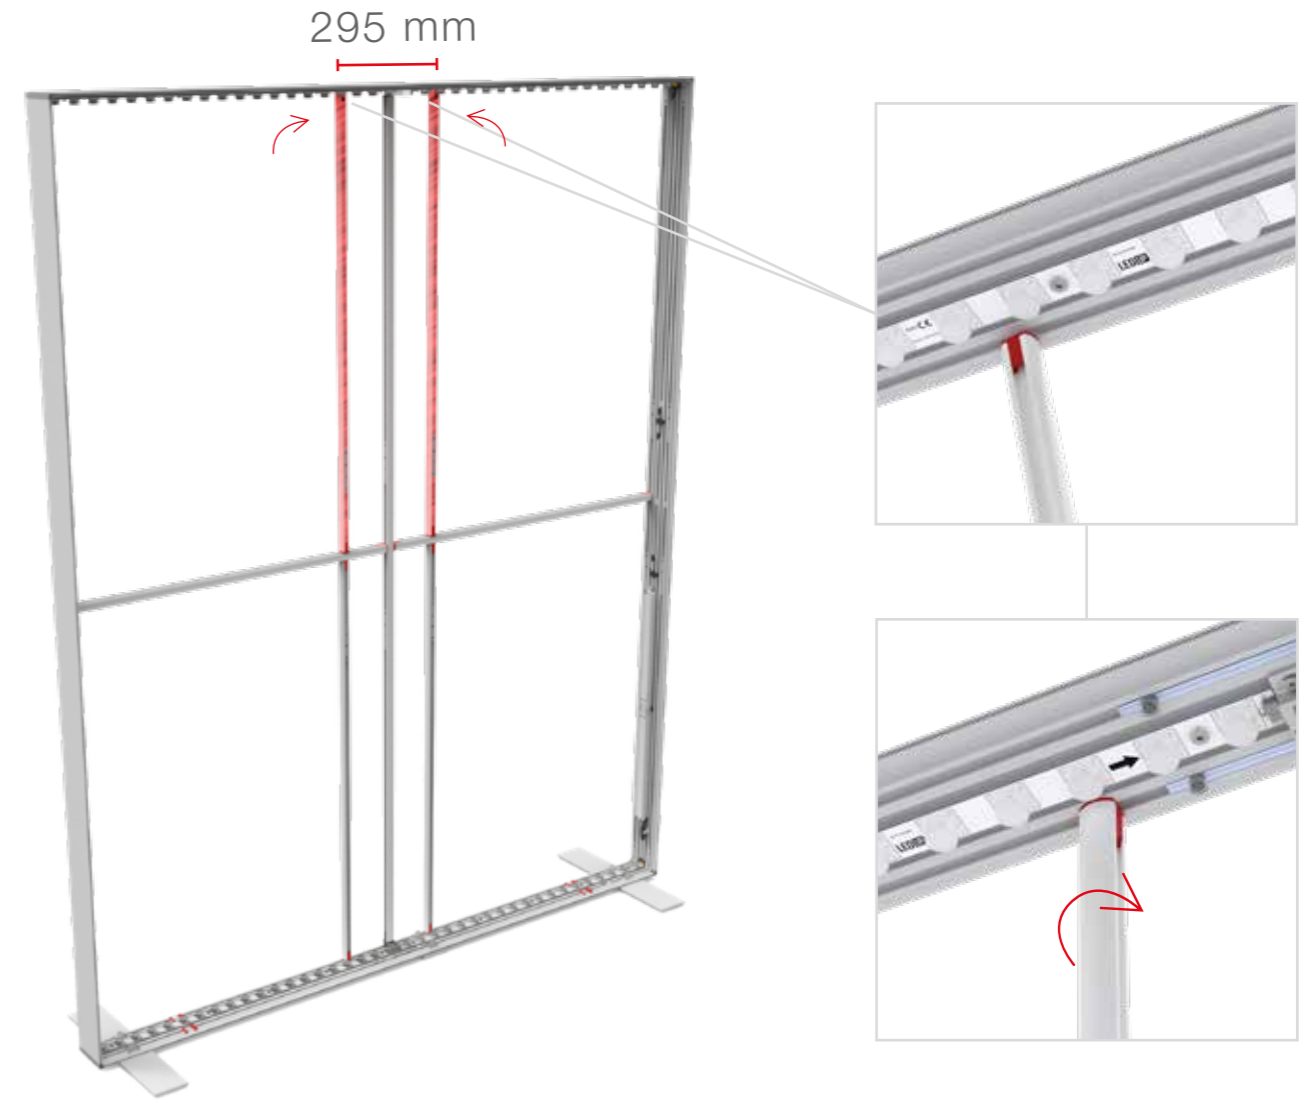

LED UP

BROCHURE RACK & SHELF

KG
3 kg
ABLAGE GRÖSSE/
SHELF SIZE:
100 x 15 cm

KG
3 kg
ABLAGE GRÖSSE/
SHELF SIZE:
31 x 15 cm

KG
3 kg

A4 BROSCHÜREN ABLAGE GRÖSSE/
A4 BROCHURE HOLDER SIZE:
233 x 339 x 25 mm

3 kg
ABLAGE GRÖSSE/
SHELF SIZE:
100 x 15 cm

3 kg
ABLAGE GRÖSSE/
SHELF SIZE:
31 x 15 cm

ABLAGE GRÖSSE/
SHELF SIZE:
100 x 15 cm