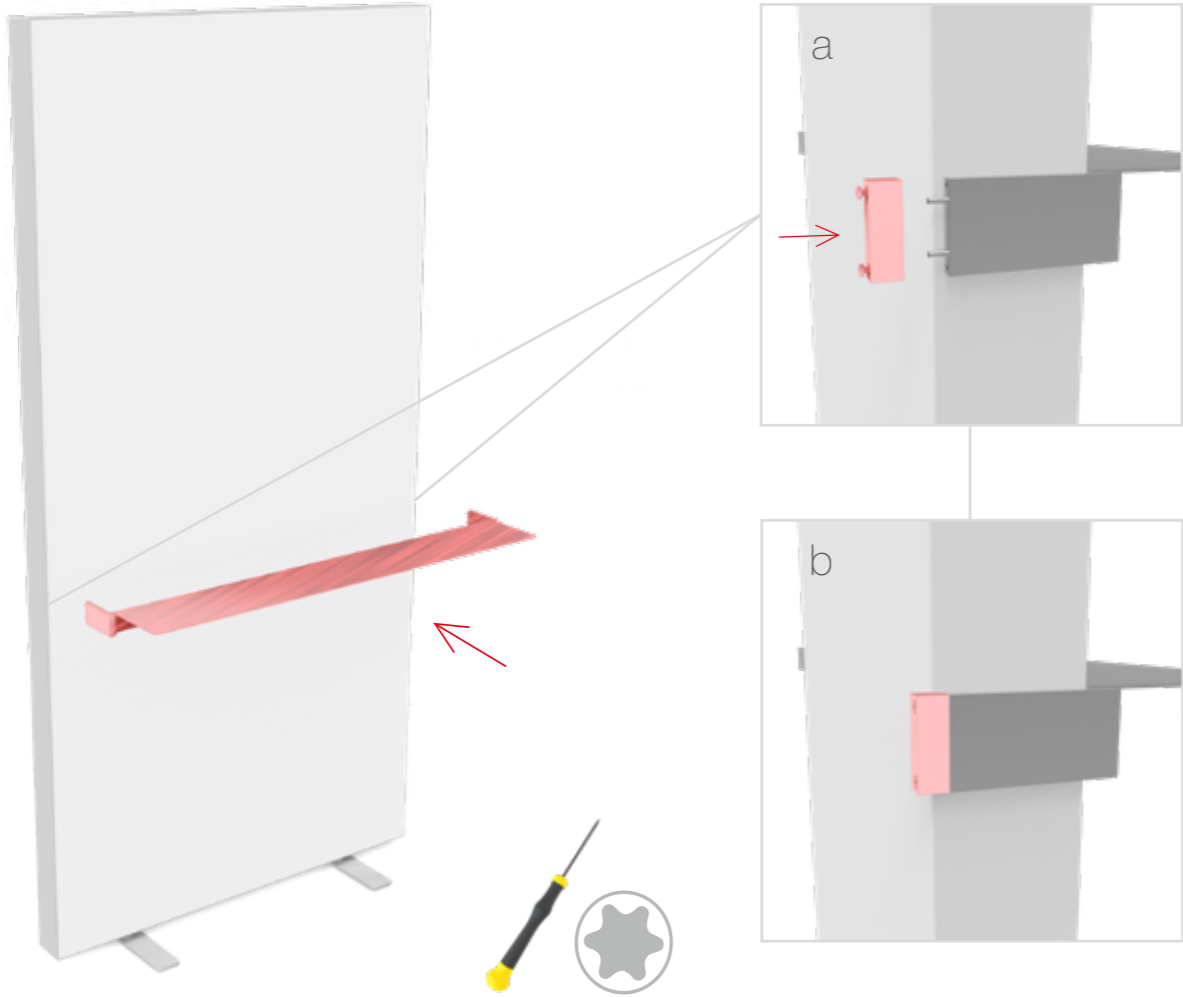

LED UP

BROCHURE RACK & SHELF

KG
3 kg
ABLAGE GRÖSSE/
SHELF SIZE:
100 x 15 cm

KG
3 kg
ABLAGE GRÖSSE/
SHELF SIZE:
31 x 15 cm

KG
3 kg

A4 BROSCHÜREN ABLAGE GRÖSSE/
A4 BROCHURE HOLDER SIZE:
233 x 339 x 25 mm

3 kg
ABLAGE GRÖSSE/
SHELF SIZE:
100 x 15 cm

3 kg
ABLAGE GRÖSSE/
SHELF SIZE:
31 x 15 cm

ABLAGE GRÖSSE/
SHELF SIZE:
100 x 15 cm