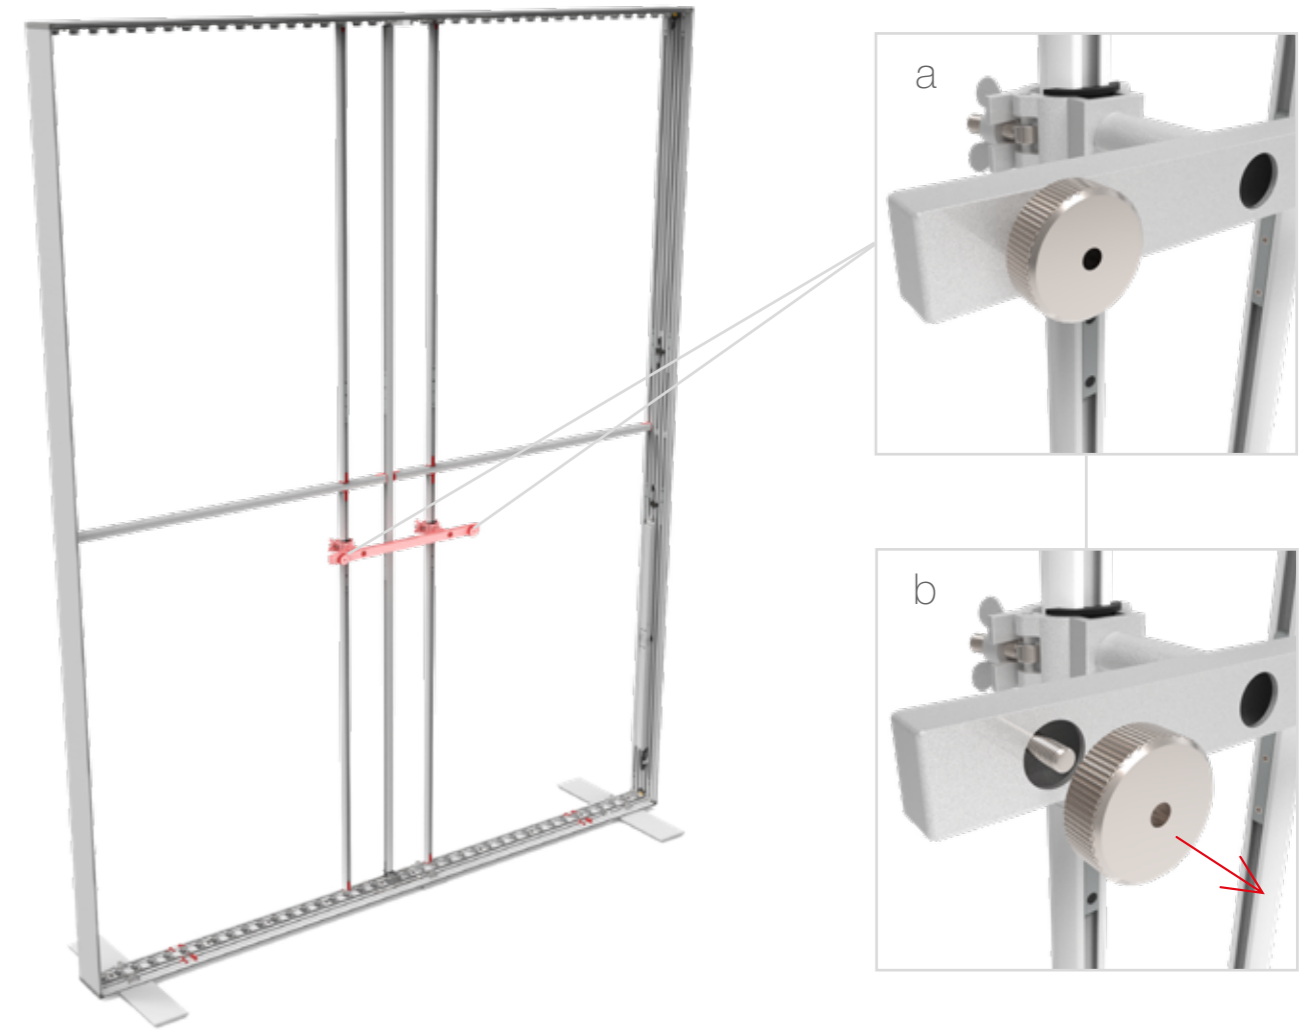

LED UP

BROCHURE RACK & SHELF

KG
3 kg
ABLAGE GRÖSSE/
SHELF SIZE:
100 x 15 cm

KG
3 kg
ABLAGE GRÖSSE/
SHELF SIZE:
31 x 15 cm

KG
3 kg

A4 BROSCHÜREN ABLAGE GRÖSSE/
A4 BROCHURE HOLDER SIZE:
233 x 339 x 25 mm

3 kg
ABLAGE GRÖSSE/
SHELF SIZE:
100 x 15 cm

3 kg
ABLAGE GRÖSSE/
SHELF SIZE:
31 x 15 cm

ABLAGE GRÖSSE/
SHELF SIZE:
100 x 15 cm