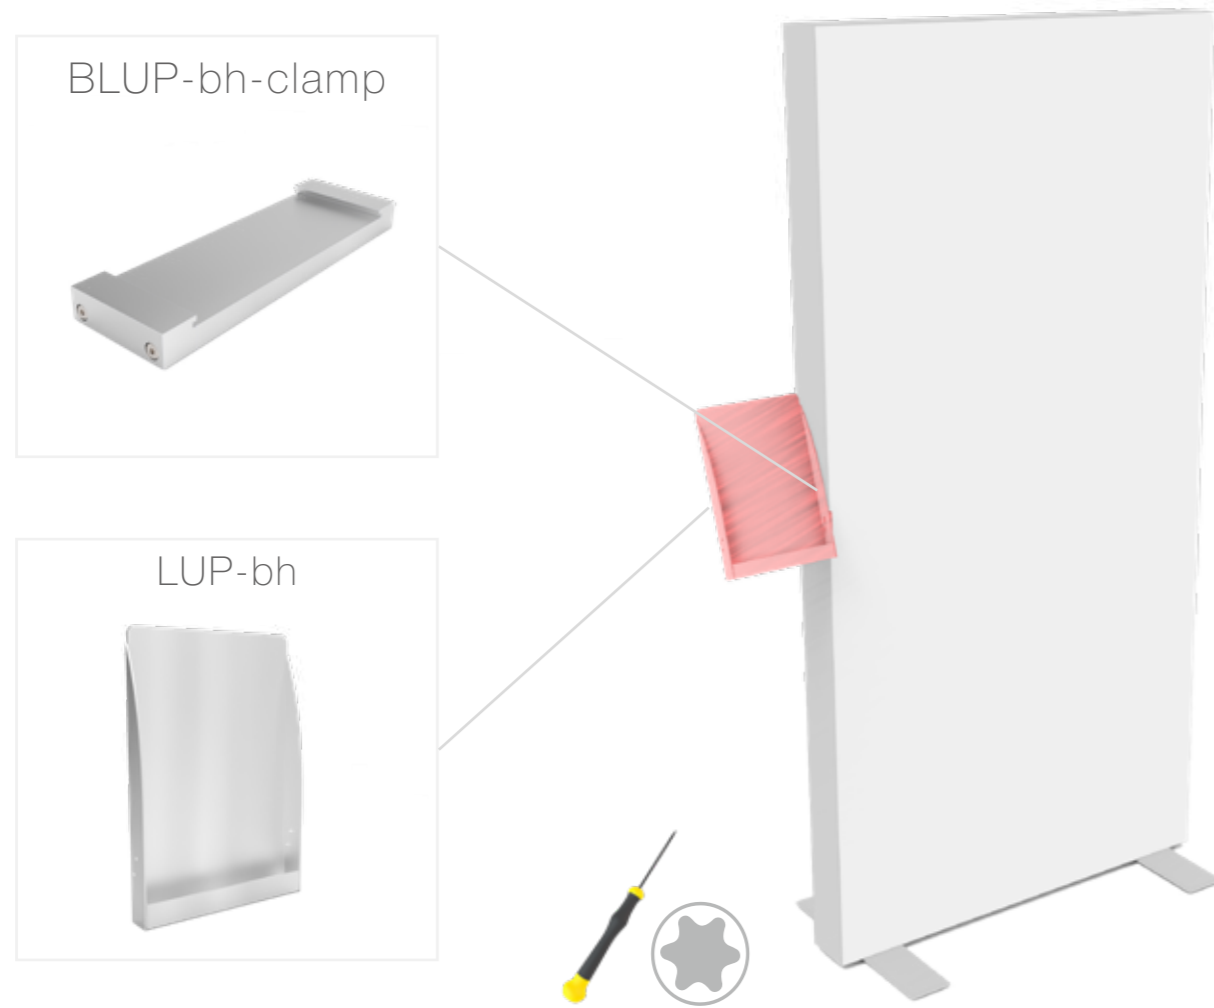

LED UP

BROCHURE RACK & SHELF

KG
3 kg
ABLAGE GRÖSSE/
SHELF SIZE:
100 x 15 cm

KG
3 kg
ABLAGE GRÖSSE/
SHELF SIZE:
31 x 15 cm

KG
3 kg

A4 BROSCHÜREN ABLAGE GRÖSSE/
A4 BROCHURE HOLDER SIZE:
233 x 339 x 25 mm

3 kg
ABLAGE GRÖSSE/
SHELF SIZE:
100 x 15 cm

3 kg
ABLAGE GRÖSSE/
SHELF SIZE:
31 x 15 cm

ABLAGE GRÖSSE/
SHELF SIZE:
100 x 15 cm