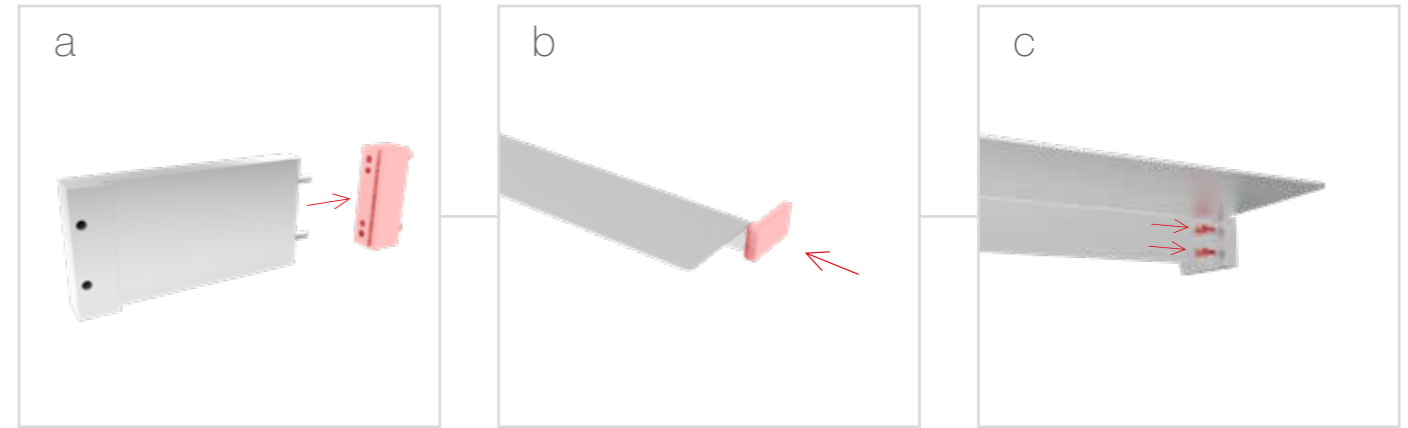

LED UP

BROCHURE RACK & SHELF

KG
3 kg
ABLAGE GRÖSSE/
SHELF SIZE:
100 x 15 cm

KG
3 kg
ABLAGE GRÖSSE/
SHELF SIZE:
31 x 15 cm

KG
3 kg

A4 BROSCHÜREN ABLAGE GRÖSSE/
A4 BROCHURE HOLDER SIZE:
233 x 339 x 25 mm

3 kg
ABLAGE GRÖSSE/
SHELF SIZE:
100 x 15 cm

3 kg
ABLAGE GRÖSSE/
SHELF SIZE:
31 x 15 cm

ABLAGE GRÖSSE/
SHELF SIZE:
100 x 15 cm