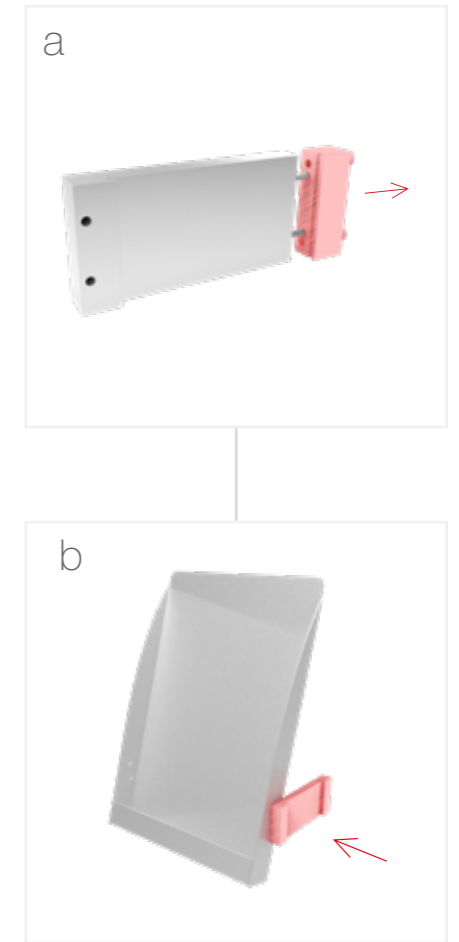

LED UP

BROCHURE RACK & SHELF

KG
3 kg
ABLAGE GRÖSSE/
SHELF SIZE:
100 x 15 cm

KG
3 kg
ABLAGE GRÖSSE/
SHELF SIZE:
31 x 15 cm

KG
3 kg

A4 BROSCHÜREN ABLAGE GRÖSSE/
A4 BROCHURE HOLDER SIZE:
233 x 339 x 25 mm

3 kg
ABLAGE GRÖSSE/
SHELF SIZE:
100 x 15 cm

3 kg
ABLAGE GRÖSSE/
SHELF SIZE:
31 x 15 cm

ABLAGE GRÖSSE/
SHELF SIZE:
100 x 15 cm