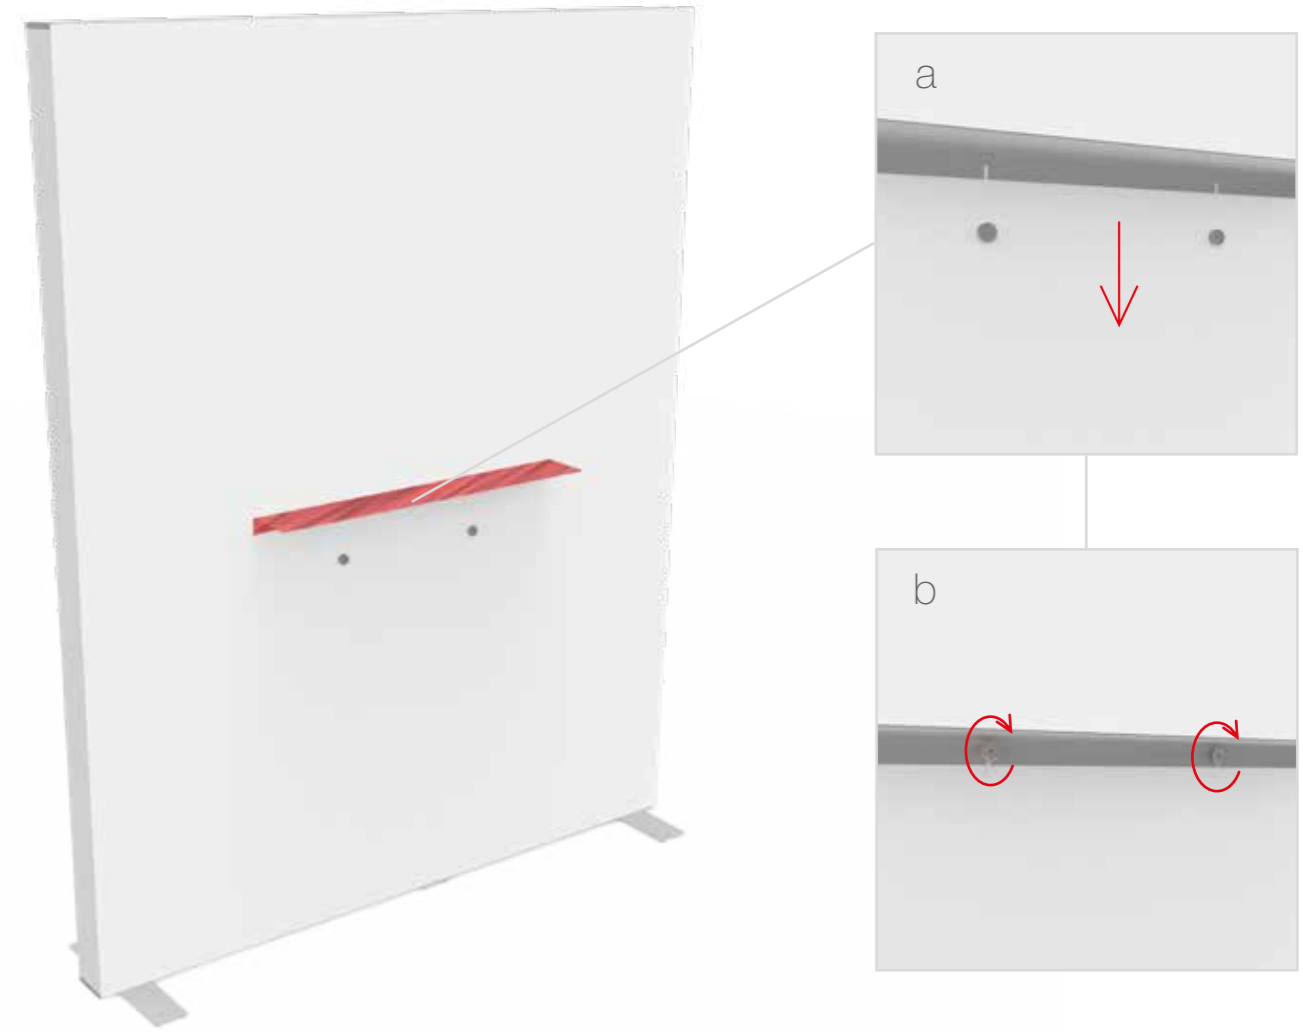

LED UP

BROCHURE RACK & SHELF

KG
3 kg
ABLAGE GRÖSSE/
SHELF SIZE:
100 x 15 cm

KG
3 kg
ABLAGE GRÖSSE/
SHELF SIZE:
31 x 15 cm

KG
3 kg

A4 BROSCHÜREN ABLAGE GRÖSSE/
A4 BROCHURE HOLDER SIZE:
233 x 339 x 25 mm

3 kg
ABLAGE GRÖSSE/
SHELF SIZE:
100 x 15 cm

3 kg
ABLAGE GRÖSSE/
SHELF SIZE:
31 x 15 cm

ABLAGE GRÖSSE/
SHELF SIZE:
100 x 15 cm