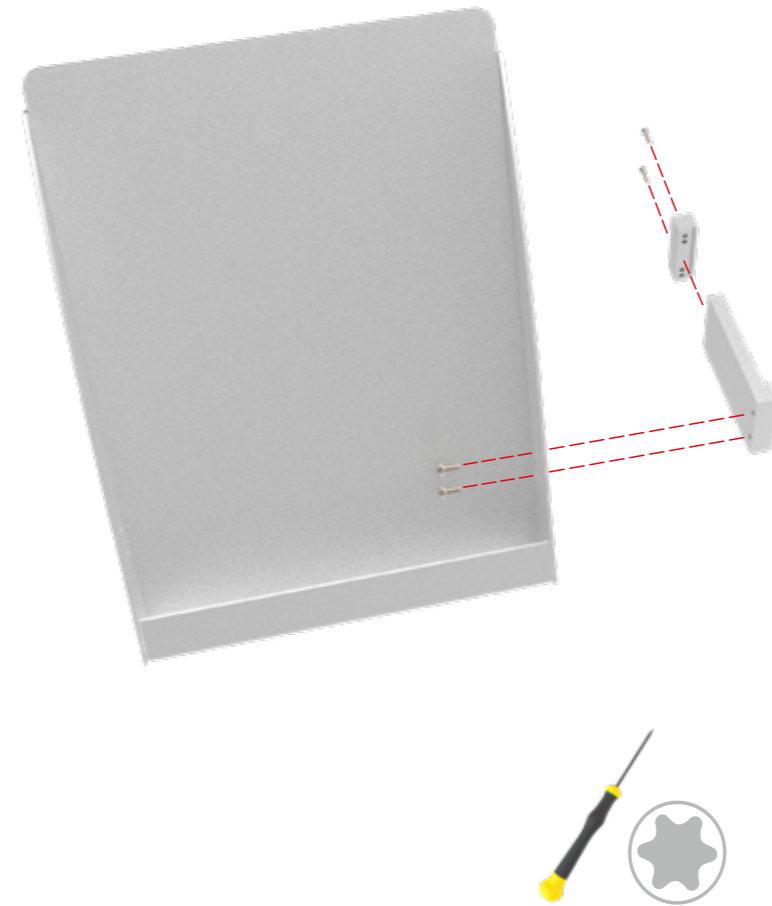

LED UP

BROCHURE RACK & SHELF

KG
3 kg
ABLAGE GRÖSSE/
SHELF SIZE:
100 x 15 cm

KG
3 kg
ABLAGE GRÖSSE/
SHELF SIZE:
31 x 15 cm

KG
3 kg

A4 BROSCHÜREN ABLAGE GRÖSSE/
A4 BROCHURE HOLDER SIZE:
233 x 339 x 25 mm

3 kg
ABLAGE GRÖSSE/
SHELF SIZE:
100 x 15 cm

3 kg
ABLAGE GRÖSSE/
SHELF SIZE:
31 x 15 cm

ABLAGE GRÖSSE/
SHELF SIZE:
100 x 15 cm