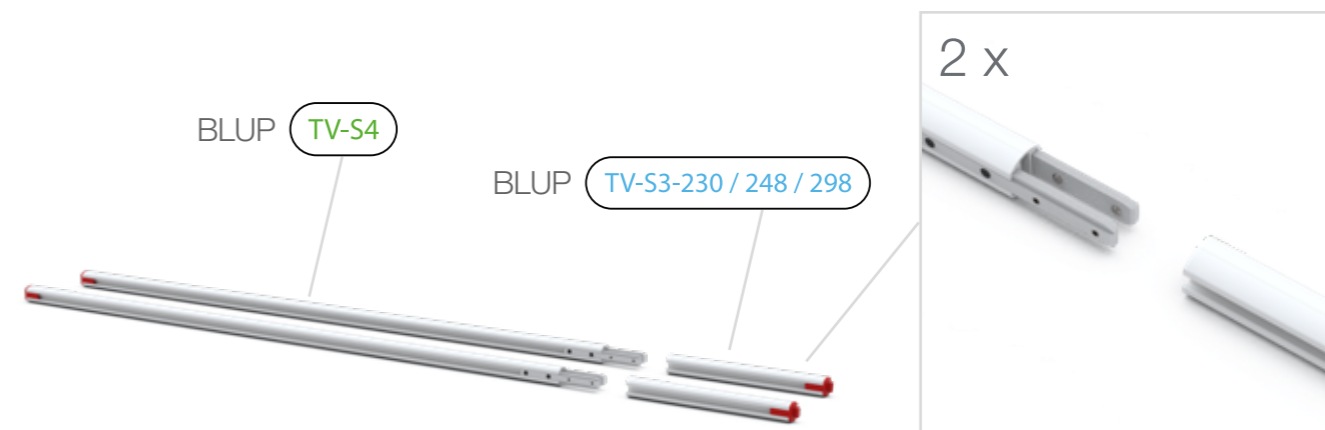

LED UP

BROCHURE RACK & SHELF

KG
3 kg
ABLAGE GRÖSSE/
SHELF SIZE:
100 x 15 cm

KG
3 kg
ABLAGE GRÖSSE/
SHELF SIZE:
31 x 15 cm

KG
3 kg

A4 BROSCHÜREN ABLAGE GRÖSSE/
A4 BROCHURE HOLDER SIZE:
233 x 339 x 25 mm

3 kg
ABLAGE GRÖSSE/
SHELF SIZE:
100 x 15 cm

3 kg
ABLAGE GRÖSSE/
SHELF SIZE:
31 x 15 cm

ABLAGE GRÖSSE/
SHELF SIZE:
100 x 15 cm