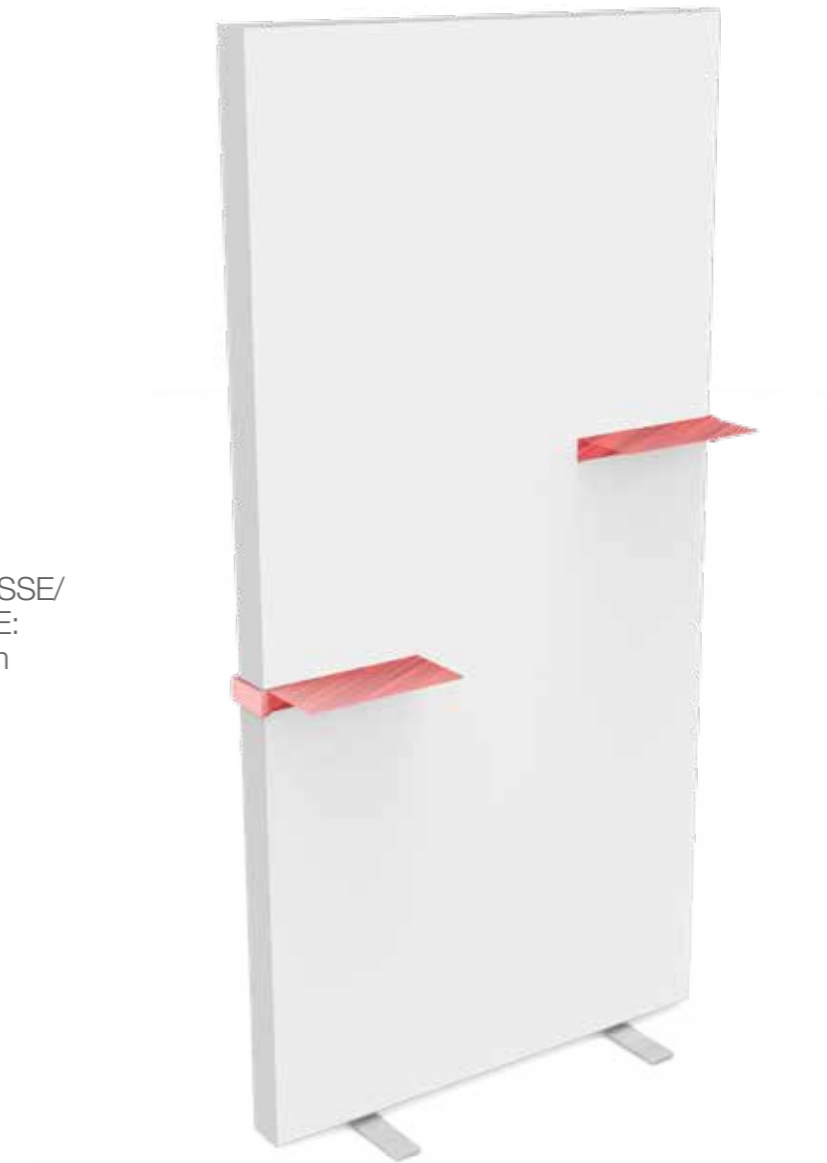

LED UP

BROCHURE RACK & SHELF

KG
3 kg
ABLAGE GRÖSSE/
SHELF SIZE:
100 x 15 cm

KG
3 kg
ABLAGE GRÖSSE/
SHELF SIZE:
31 x 15 cm

KG
3 kg

A4 BROSCHÜREN ABLAGE GRÖSSE/
A4 BROCHURE HOLDER SIZE:
233 x 339 x 25 mm

3 kg
ABLAGE GRÖSSE/
SHELF SIZE:
100 x 15 cm

3 kg
ABLAGE GRÖSSE/
SHELF SIZE:
31 x 15 cm

ABLAGE GRÖSSE/
SHELF SIZE:
100 x 15 cm