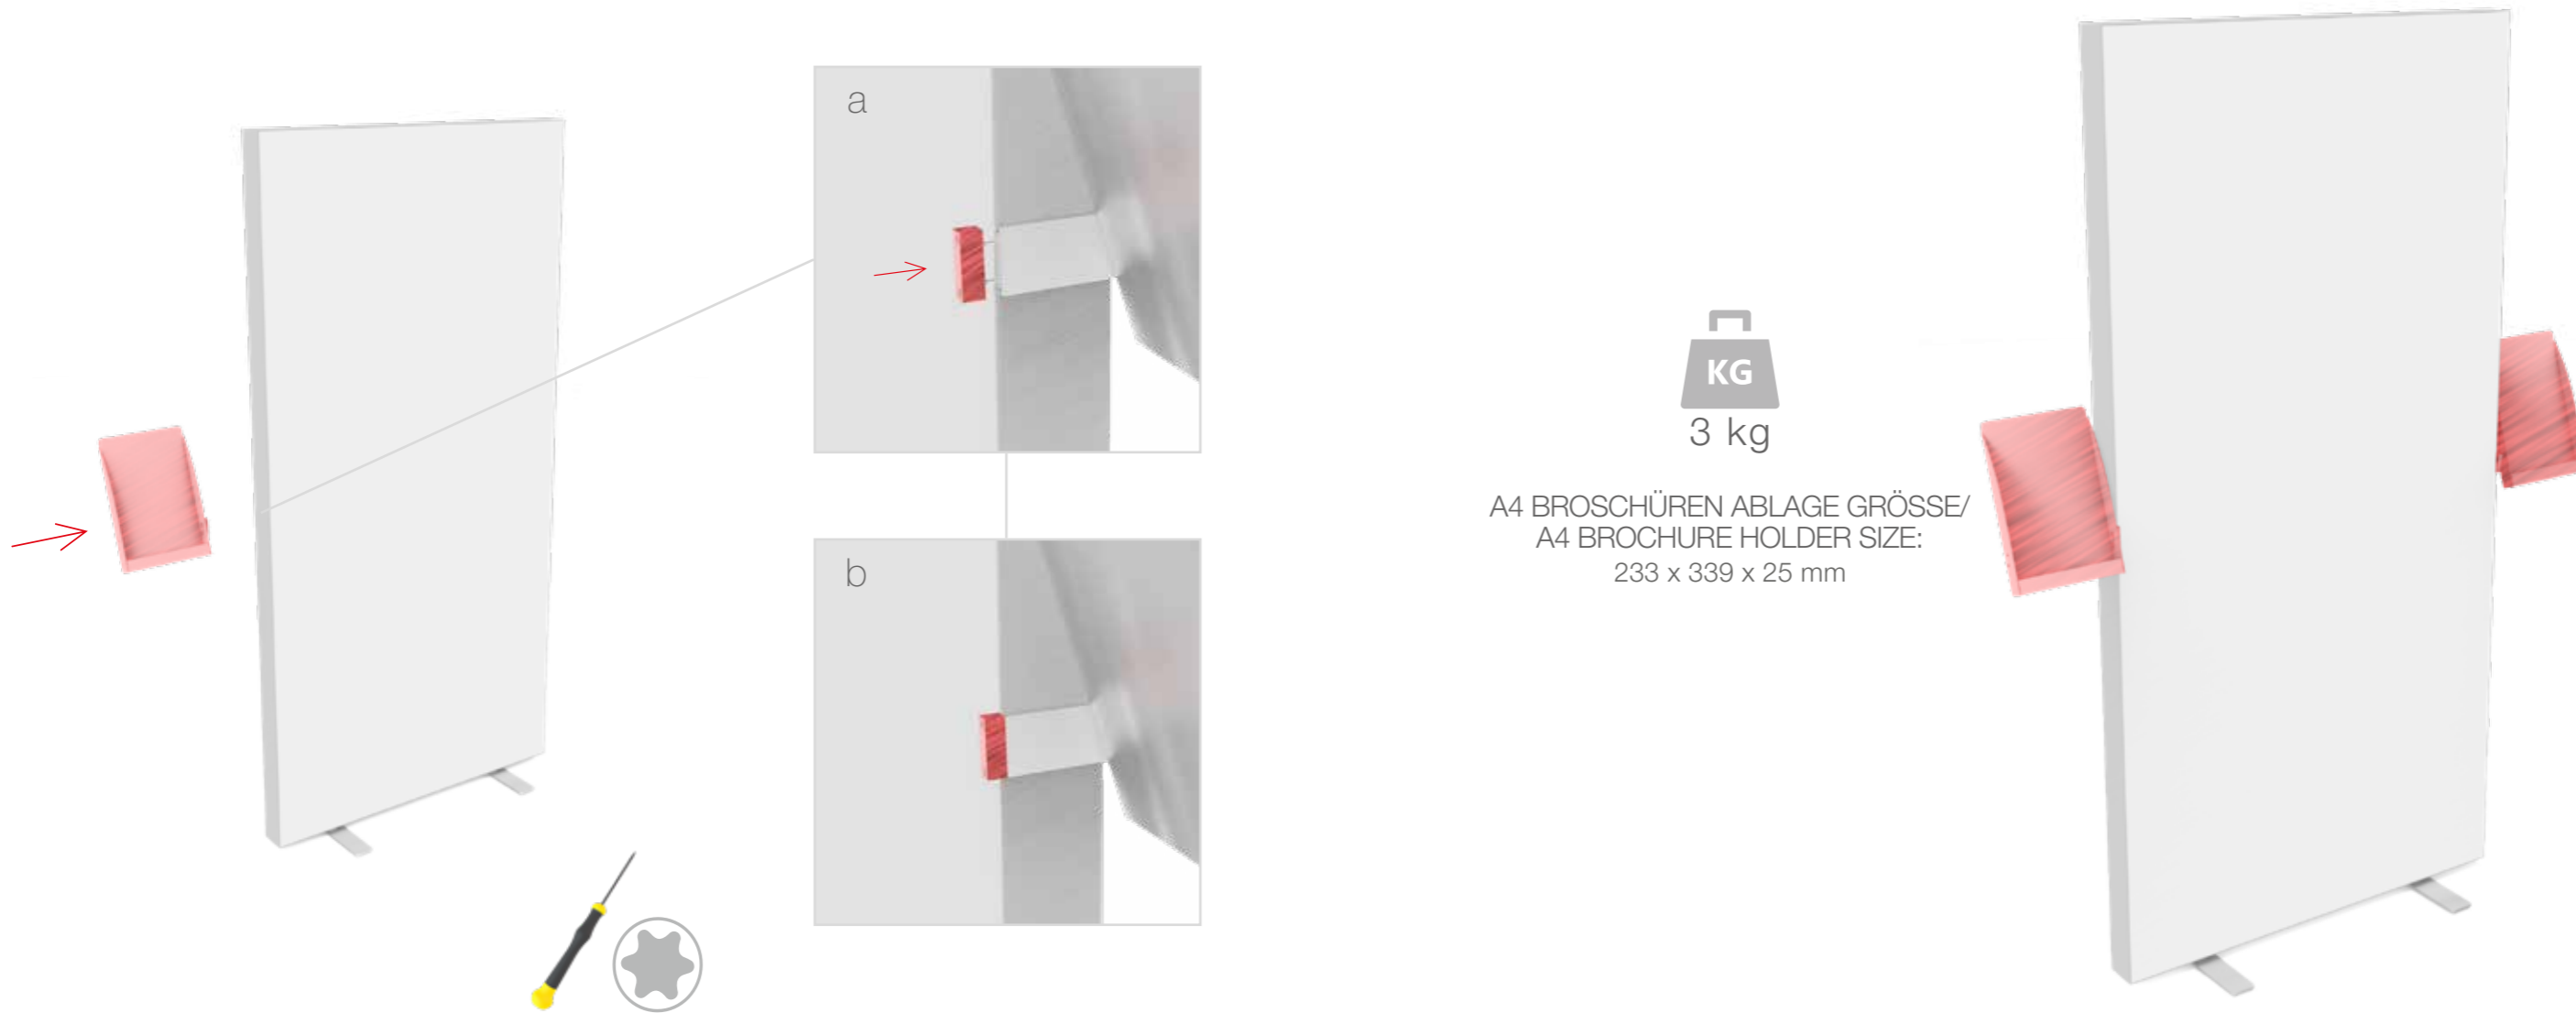

LED UP

BROCHURE RACK & SHELF

KG
3 kg
ABLAGE GRÖSSE/
SHELF SIZE:
100 x 15 cm

KG
3 kg
ABLAGE GRÖSSE/
SHELF SIZE:
31 x 15 cm

KG
3 kg

A4 BROSCHÜREN ABLAGE GRÖSSE/
A4 BROCHURE HOLDER SIZE:
233 x 339 x 25 mm

3 kg
ABLAGE GRÖSSE/
SHELF SIZE:
100 x 15 cm

3 kg
ABLAGE GRÖSSE/
SHELF SIZE:
31 x 15 cm

ABLAGE GRÖSSE/
SHELF SIZE:
100 x 15 cm