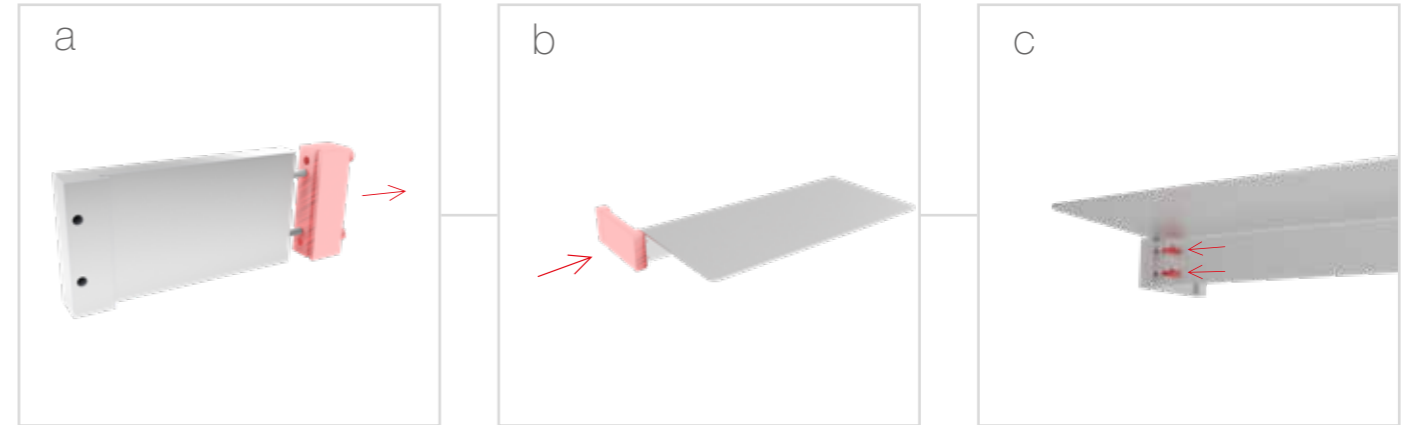

LED UP

BROCHURE RACK & SHELF

KG
3 kg
ABLAGE GRÖSSE/
SHELF SIZE:
100 x 15 cm

KG
3 kg
ABLAGE GRÖSSE/
SHELF SIZE:
31 x 15 cm

KG
3 kg

A4 BROSCHÜREN ABLAGE GRÖSSE/
A4 BROCHURE HOLDER SIZE:
233 x 339 x 25 mm

3 kg
ABLAGE GRÖSSE/
SHELF SIZE:
100 x 15 cm

3 kg
ABLAGE GRÖSSE/
SHELF SIZE:
31 x 15 cm

ABLAGE GRÖSSE/
SHELF SIZE:
100 x 15 cm