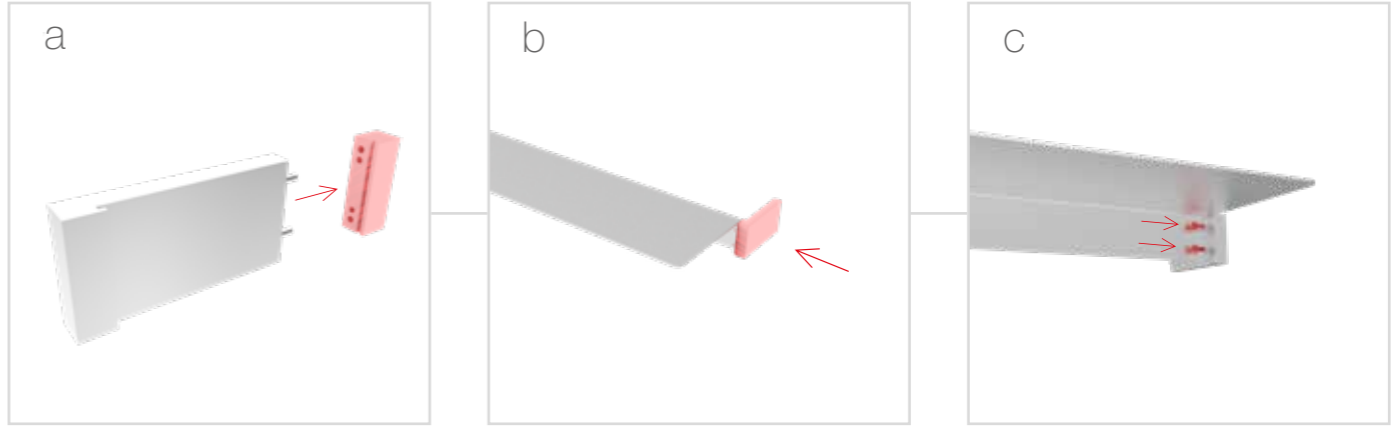

LED UP

BROCHURE RACK & SHELF

KG
3 kg
ABLAGE GRÖSSE/
SHELF SIZE:
100 x 15 cm

KG
3 kg
ABLAGE GRÖSSE/
SHELF SIZE:
31 x 15 cm

KG
3 kg

A4 BROSCHÜREN ABLAGE GRÖSSE/
A4 BROCHURE HOLDER SIZE:
233 x 339 x 25 mm

3 kg
ABLAGE GRÖSSE/
SHELF SIZE:
100 x 15 cm

3 kg
ABLAGE GRÖSSE/
SHELF SIZE:
31 x 15 cm

ABLAGE GRÖSSE/
SHELF SIZE:
100 x 15 cm