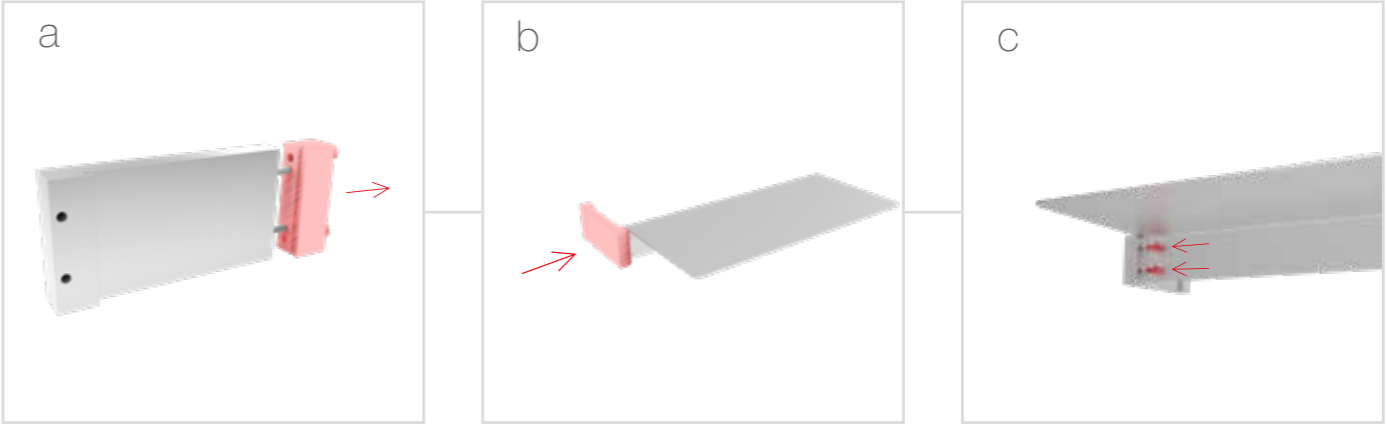

LED UP

BROCHURE RACK & SHELF

KG
3 kg
ABLAGE GRÖSSE/
SHELF SIZE:
100 x 15 cm

KG
3 kg
ABLAGE GRÖSSE/
SHELF SIZE:
31 x 15 cm

KG
3 kg

A4 BROSCHÜREN ABLAGE GRÖSSE/
A4 BROCHURE HOLDER SIZE:
233 x 339 x 25 mm

3 kg
ABLAGE GRÖSSE/
SHELF SIZE:
100 x 15 cm

3 kg
ABLAGE GRÖSSE/
SHELF SIZE:
31 x 15 cm

ABLAGE GRÖSSE/
SHELF SIZE:
100 x 15 cm