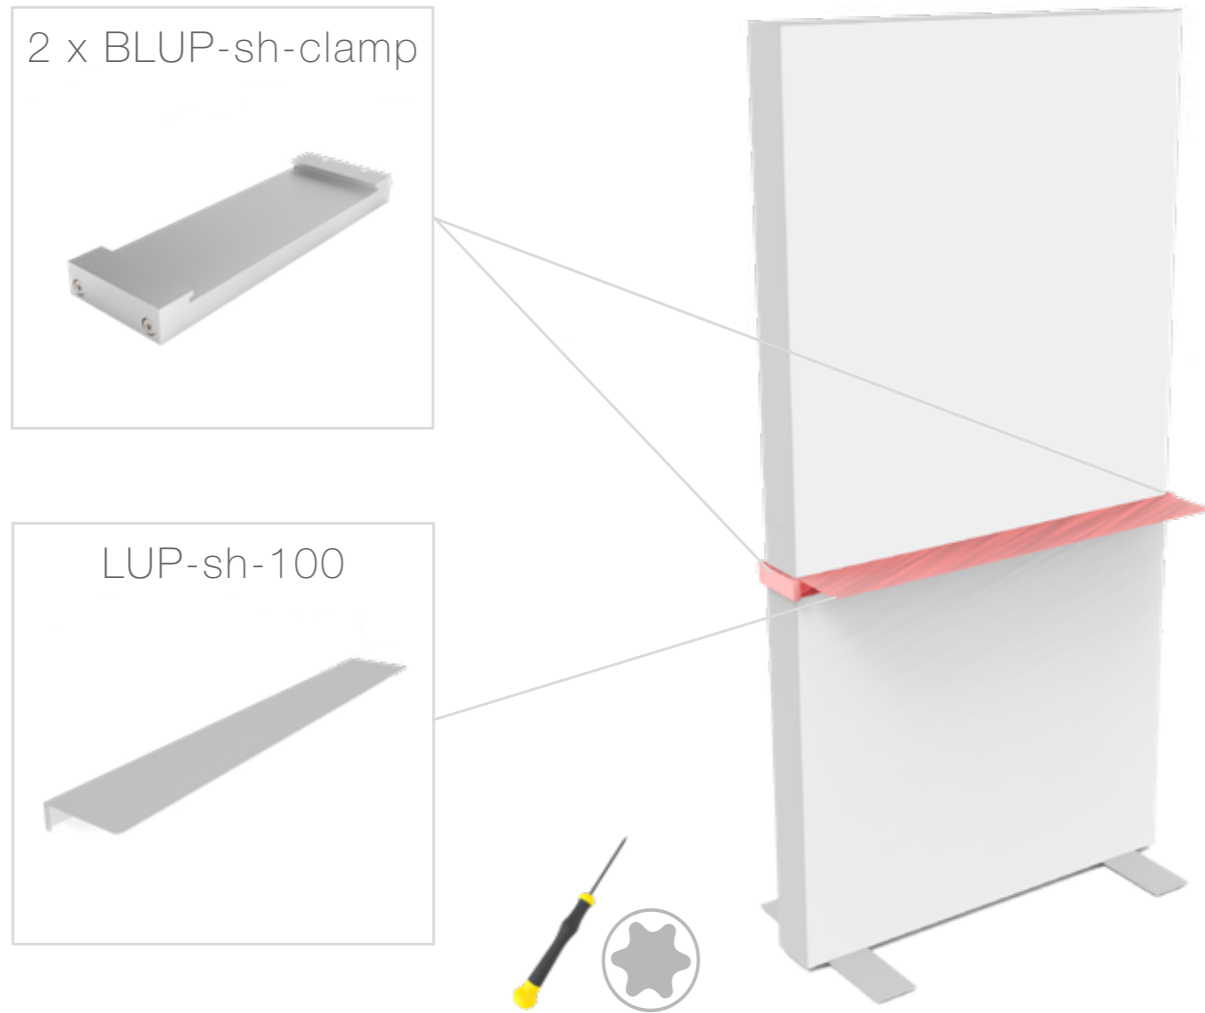

LED UP

BROCHURE RACK & SHELF

KG
3 kg
ABLAGE GRÖSSE/
SHELF SIZE:
100 x 15 cm

KG
3 kg
ABLAGE GRÖSSE/
SHELF SIZE:
31 x 15 cm

KG
3 kg

A4 BROSCHÜREN ABLAGE GRÖSSE/
A4 BROCHURE HOLDER SIZE:
233 x 339 x 25 mm

3 kg
ABLAGE GRÖSSE/
SHELF SIZE:
100 x 15 cm

3 kg
ABLAGE GRÖSSE/
SHELF SIZE:
31 x 15 cm

ABLAGE GRÖSSE/
SHELF SIZE:
100 x 15 cm