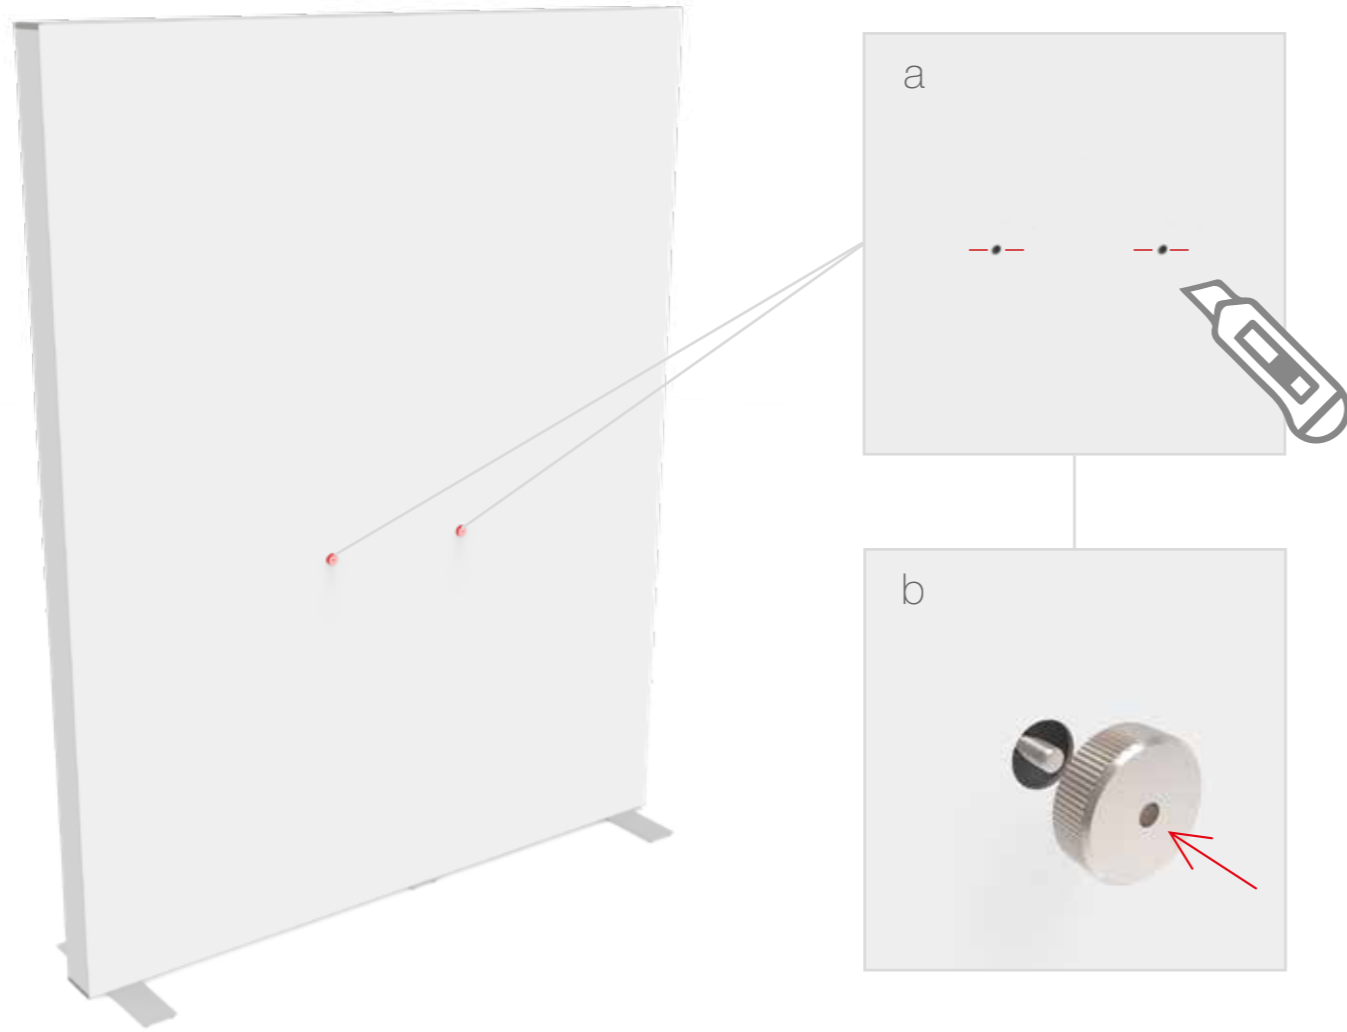

LED UP

BROCHURE RACK & SHELF

KG
3 kg
ABLAGE GRÖSSE/
SHELF SIZE:
100 x 15 cm

KG
3 kg
ABLAGE GRÖSSE/
SHELF SIZE:
31 x 15 cm

KG
3 kg

A4 BROSCHÜREN ABLAGE GRÖSSE/
A4 BROCHURE HOLDER SIZE:
233 x 339 x 25 mm

3 kg
ABLAGE GRÖSSE/
SHELF SIZE:
100 x 15 cm

3 kg
ABLAGE GRÖSSE/
SHELF SIZE:
31 x 15 cm

ABLAGE GRÖSSE/
SHELF SIZE:
100 x 15 cm