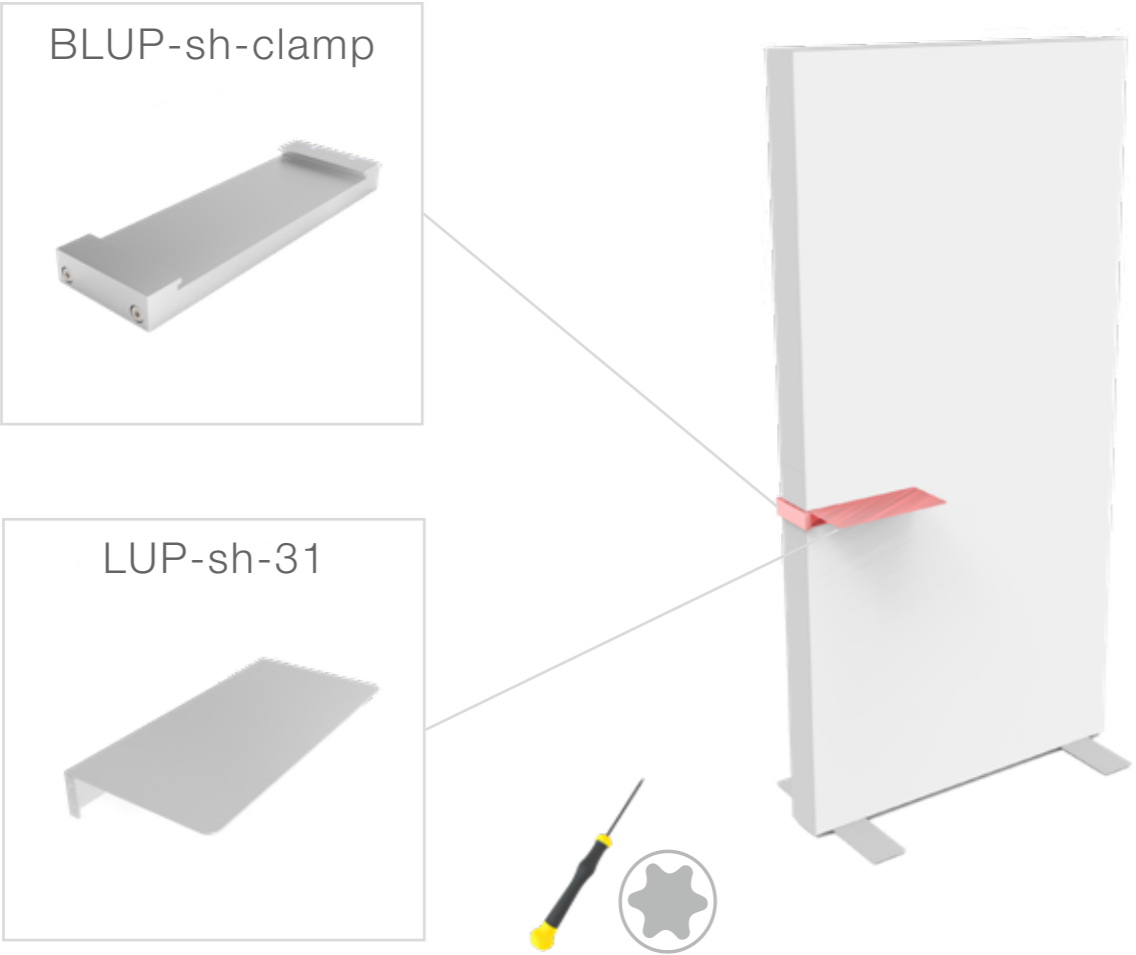

LED UP

BROCHURE RACK & SHELF

KG
3 kg
ABLAGE GRÖSSE/
SHELF SIZE:
100 x 15 cm

KG
3 kg
ABLAGE GRÖSSE/
SHELF SIZE:
31 x 15 cm

KG
3 kg

A4 BROSCHÜREN ABLAGE GRÖSSE/
A4 BROCHURE HOLDER SIZE:
233 x 339 x 25 mm

3 kg
ABLAGE GRÖSSE/
SHELF SIZE:
100 x 15 cm

3 kg
ABLAGE GRÖSSE/
SHELF SIZE:
31 x 15 cm

ABLAGE GRÖSSE/
SHELF SIZE:
100 x 15 cm