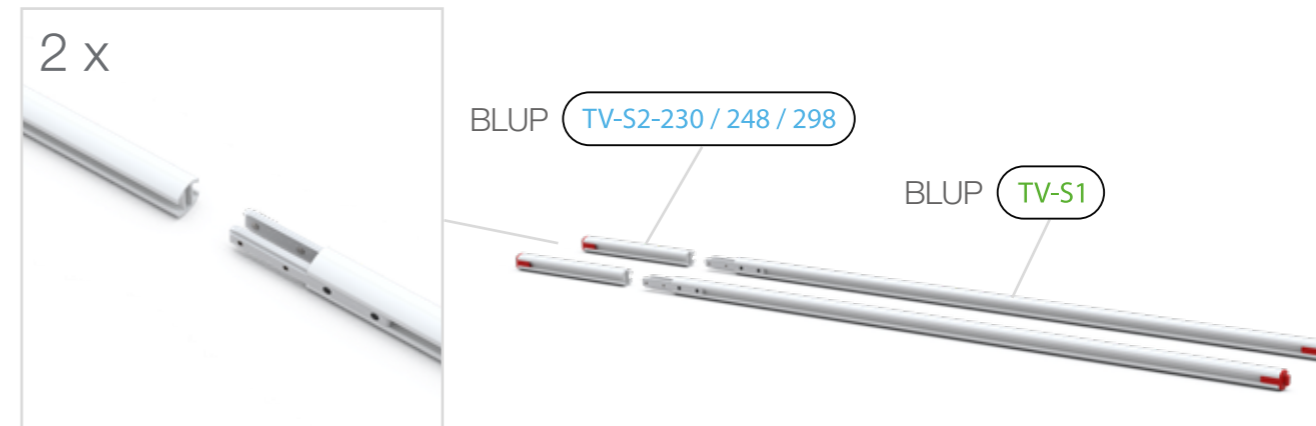

LED UP

BROCHURE RACK & SHELF

KG
3 kg
ABLAGE GRÖSSE/
SHELF SIZE:
100 x 15 cm

KG
3 kg
ABLAGE GRÖSSE/
SHELF SIZE:
31 x 15 cm

KG
3 kg

A4 BROSCHÜREN ABLAGE GRÖSSE/
A4 BROCHURE HOLDER SIZE:
233 x 339 x 25 mm

3 kg
ABLAGE GRÖSSE/
SHELF SIZE:
100 x 15 cm

3 kg
ABLAGE GRÖSSE/
SHELF SIZE:
31 x 15 cm

ABLAGE GRÖSSE/
SHELF SIZE:
100 x 15 cm