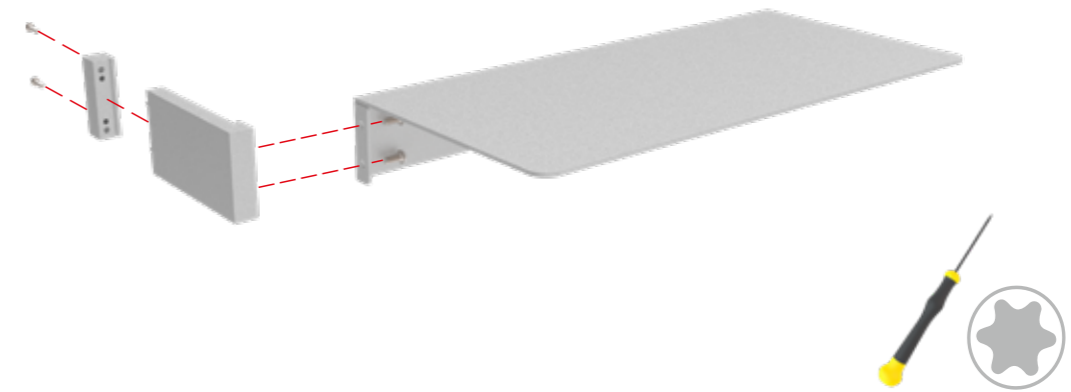

LED UP

BROCHURE RACK & SHELF

KG
3 kg
ABLAGE GRÖSSE/
SHELF SIZE:
100 x 15 cm

KG
3 kg
ABLAGE GRÖSSE/
SHELF SIZE:
31 x 15 cm

KG
3 kg

A4 BROSCHÜREN ABLAGE GRÖSSE/
A4 BROCHURE HOLDER SIZE:
233 x 339 x 25 mm

3 kg
ABLAGE GRÖSSE/
SHELF SIZE:
100 x 15 cm

3 kg
ABLAGE GRÖSSE/
SHELF SIZE:
31 x 15 cm

ABLAGE GRÖSSE/
SHELF SIZE:
100 x 15 cm