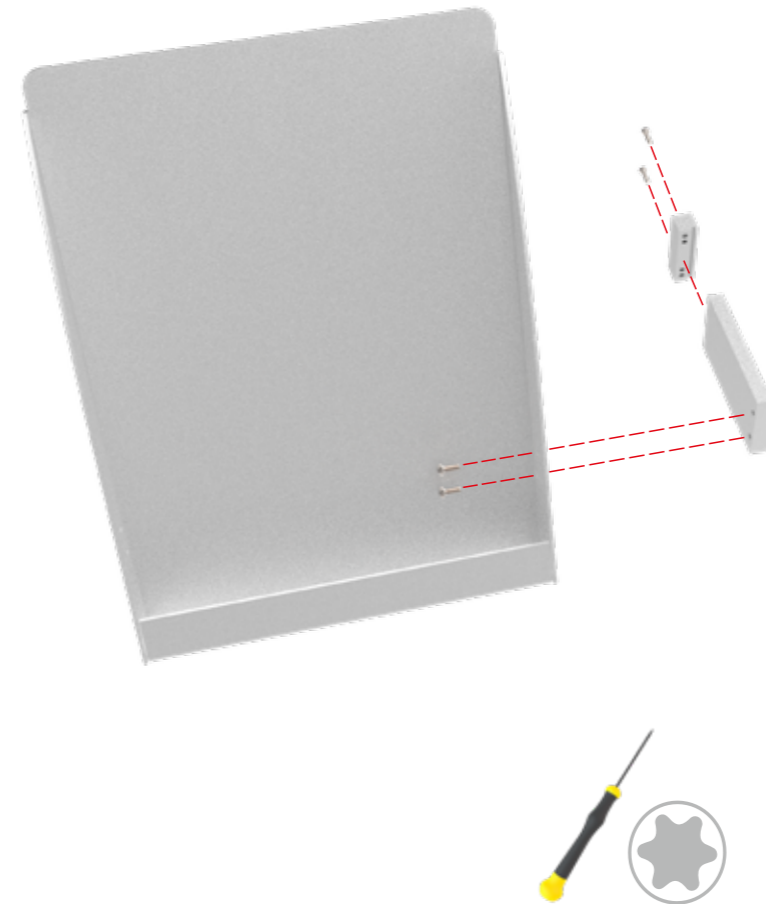

LED UP

BROCHURE RACK & SHELF

KG
3 kg
ABLAGE GRÖSSE/
SHELF SIZE:
100 x 15 cm

KG
3 kg
ABLAGE GRÖSSE/
SHELF SIZE:
31 x 15 cm

KG
3 kg

A4 BROSCHÜREN ABLAGE GRÖSSE/
A4 BROCHURE HOLDER SIZE:
233 x 339 x 25 mm

3 kg
ABLAGE GRÖSSE/
SHELF SIZE:
100 x 15 cm

3 kg
ABLAGE GRÖSSE/
SHELF SIZE:
31 x 15 cm

ABLAGE GRÖSSE/
SHELF SIZE:
100 x 15 cm