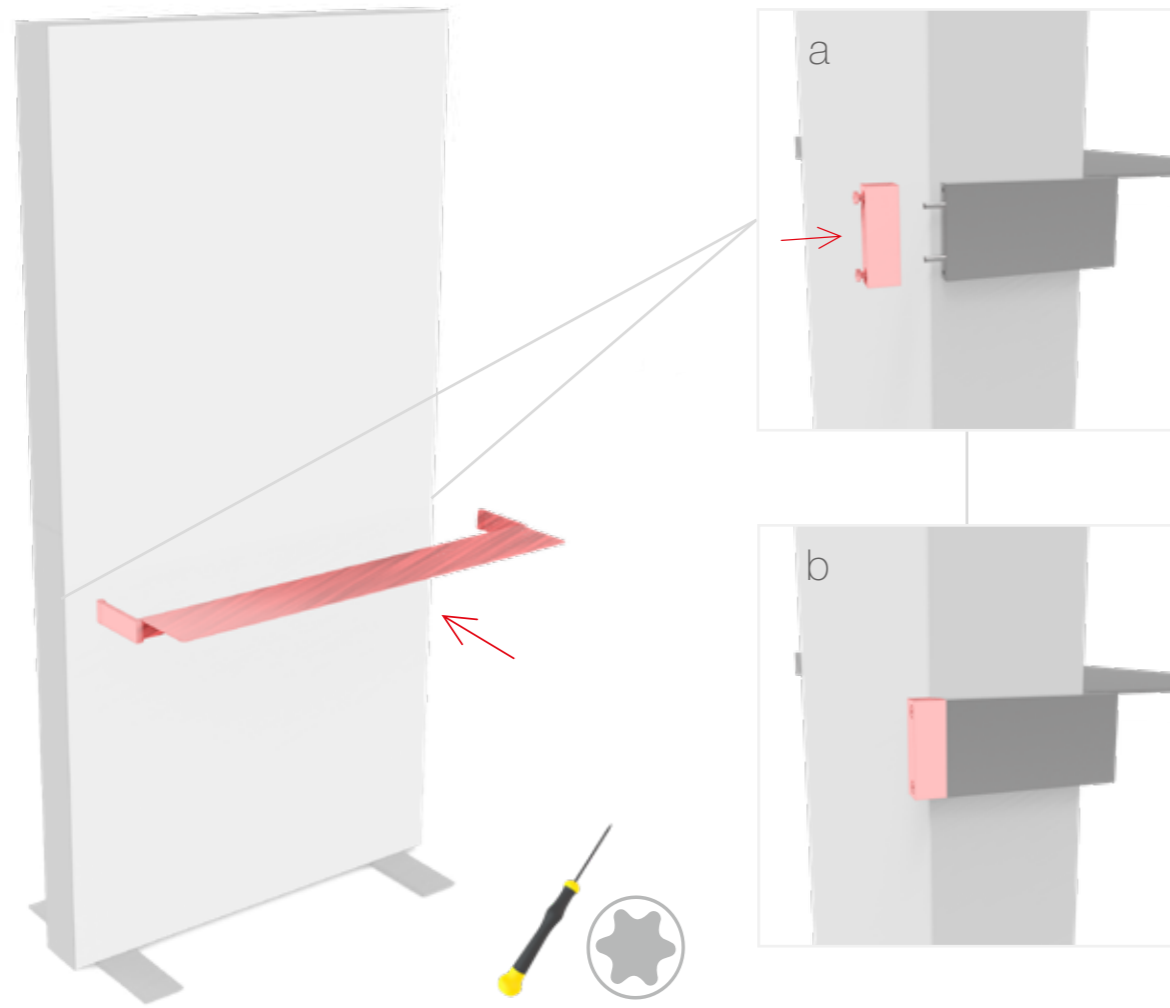

LED UP

BROCHURE RACK & SHELF

KG
3 kg
ABLAGE GRÖSSE/
SHELF SIZE:
100 x 15 cm

KG
3 kg
ABLAGE GRÖSSE/
SHELF SIZE:
31 x 15 cm

KG
3 kg

A4 BROSCHÜREN ABLAGE GRÖSSE/
A4 BROCHURE HOLDER SIZE:
233 x 339 x 25 mm

3 kg
ABLAGE GRÖSSE/
SHELF SIZE:
100 x 15 cm

3 kg
ABLAGE GRÖSSE/
SHELF SIZE:
31 x 15 cm

ABLAGE GRÖSSE/
SHELF SIZE:
100 x 15 cm