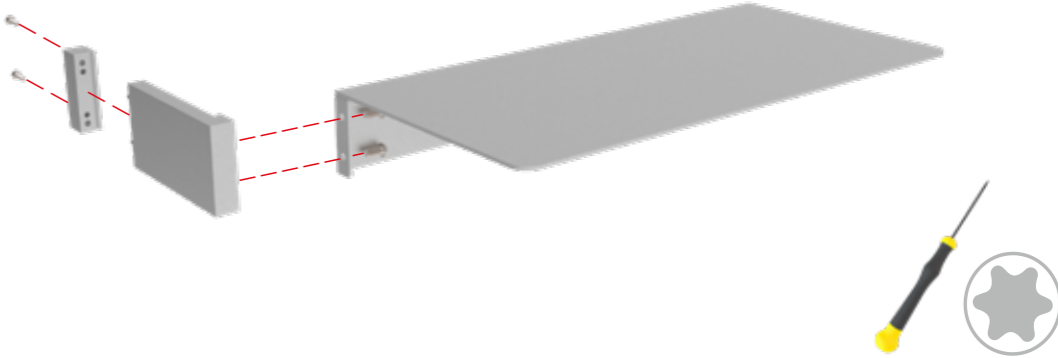

LED UP

BROCHURE RACK & SHELF

KG
3 kg
ABLAGE GRÖSSE/
SHELF SIZE:
100 x 15 cm

KG
3 kg
ABLAGE GRÖSSE/
SHELF SIZE:
31 x 15 cm

KG
3 kg

A4 BROSCHÜREN ABLAGE GRÖSSE/
A4 BROCHURE HOLDER SIZE:
233 x 339 x 25 mm

3 kg
ABLAGE GRÖSSE/
SHELF SIZE:
100 x 15 cm

3 kg
ABLAGE GRÖSSE/
SHELF SIZE:
31 x 15 cm

ABLAGE GRÖSSE/
SHELF SIZE:
100 x 15 cm