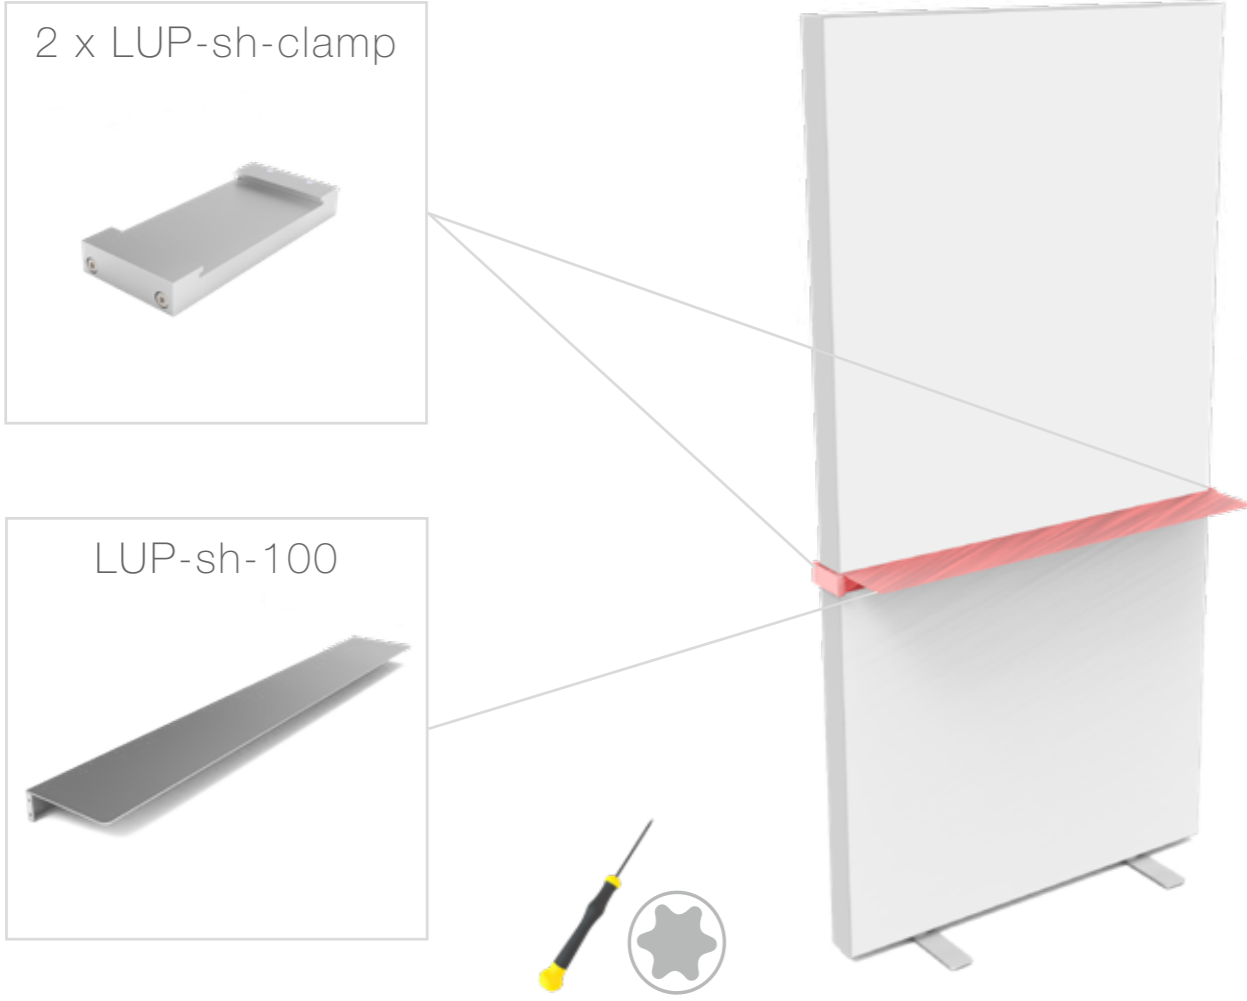

LED UP

BROCHURE RACK & SHELF

KG
3 kg
ABLAGE GRÖSSE/
SHELF SIZE:
100 x 15 cm

KG
3 kg
ABLAGE GRÖSSE/
SHELF SIZE:
31 x 15 cm

KG
3 kg

A4 BROSCHÜREN ABLAGE GRÖSSE/
A4 BROCHURE HOLDER SIZE:
233 x 339 x 25 mm

3 kg
ABLAGE GRÖSSE/
SHELF SIZE:
100 x 15 cm

3 kg
ABLAGE GRÖSSE/
SHELF SIZE:
31 x 15 cm

ABLAGE GRÖSSE/
SHELF SIZE:
100 x 15 cm