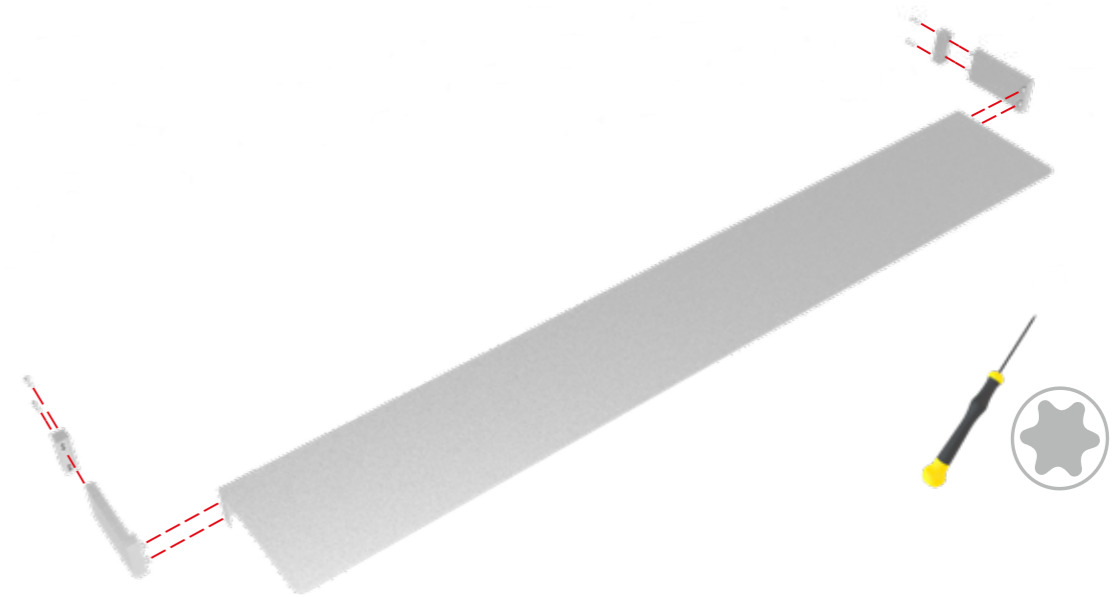

LED UP

BROCHURE RACK & SHELF

KG
3 kg
ABLAGE GRÖSSE/
SHELF SIZE:
100 x 15 cm

KG
3 kg
ABLAGE GRÖSSE/
SHELF SIZE:
31 x 15 cm

KG
3 kg

A4 BROSCHÜREN ABLAGE GRÖSSE/
A4 BROCHURE HOLDER SIZE:
233 x 339 x 25 mm

3 kg
ABLAGE GRÖSSE/
SHELF SIZE:
100 x 15 cm

3 kg
ABLAGE GRÖSSE/
SHELF SIZE:
31 x 15 cm

ABLAGE GRÖSSE/
SHELF SIZE:
100 x 15 cm