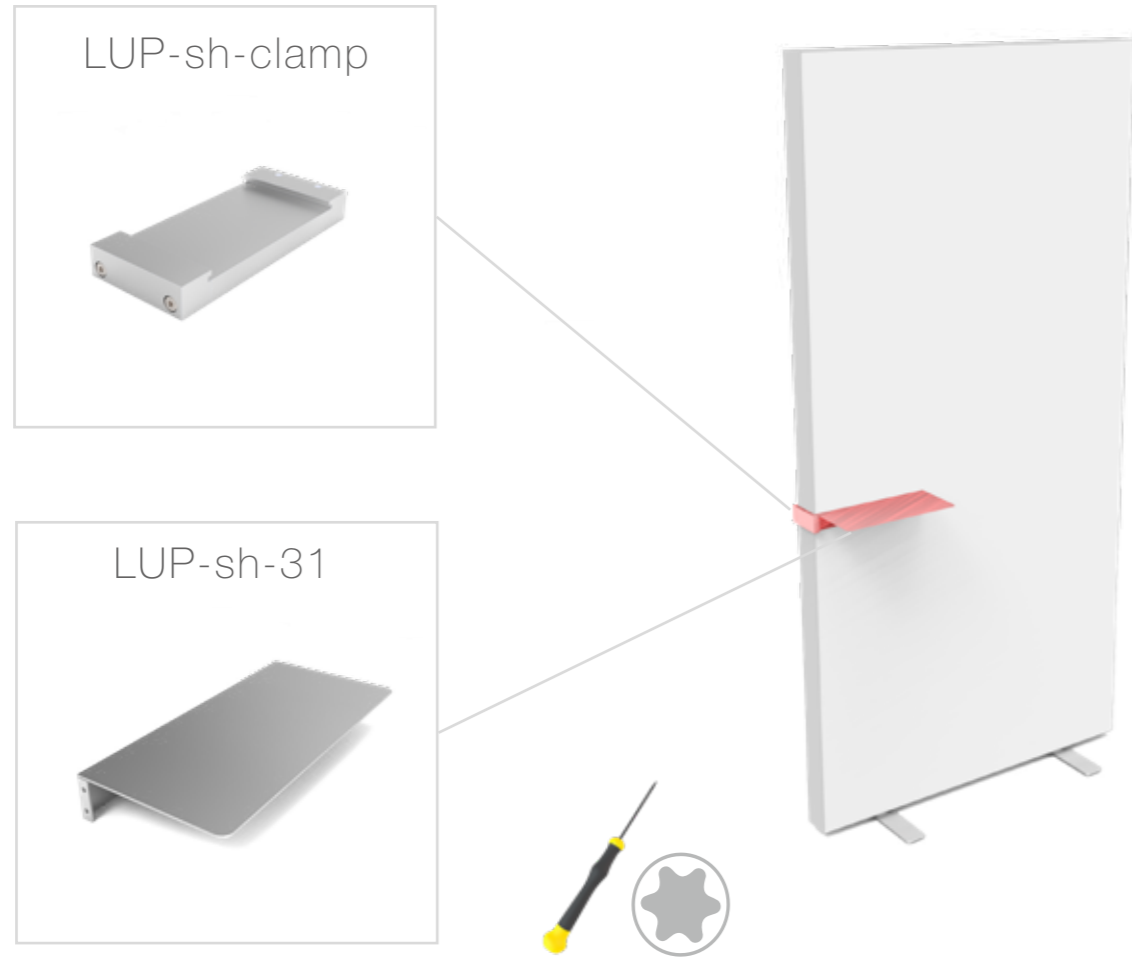

LED UP

BROCHURE RACK & SHELF

KG
3 kg
ABLAGE GRÖSSE/
SHELF SIZE:
100 x 15 cm

KG
3 kg
ABLAGE GRÖSSE/
SHELF SIZE:
31 x 15 cm

KG
3 kg

A4 BROSCHÜREN ABLAGE GRÖSSE/
A4 BROCHURE HOLDER SIZE:
233 x 339 x 25 mm

3 kg
ABLAGE GRÖSSE/
SHELF SIZE:
100 x 15 cm

3 kg
ABLAGE GRÖSSE/
SHELF SIZE:
31 x 15 cm

ABLAGE GRÖSSE/
SHELF SIZE:
100 x 15 cm