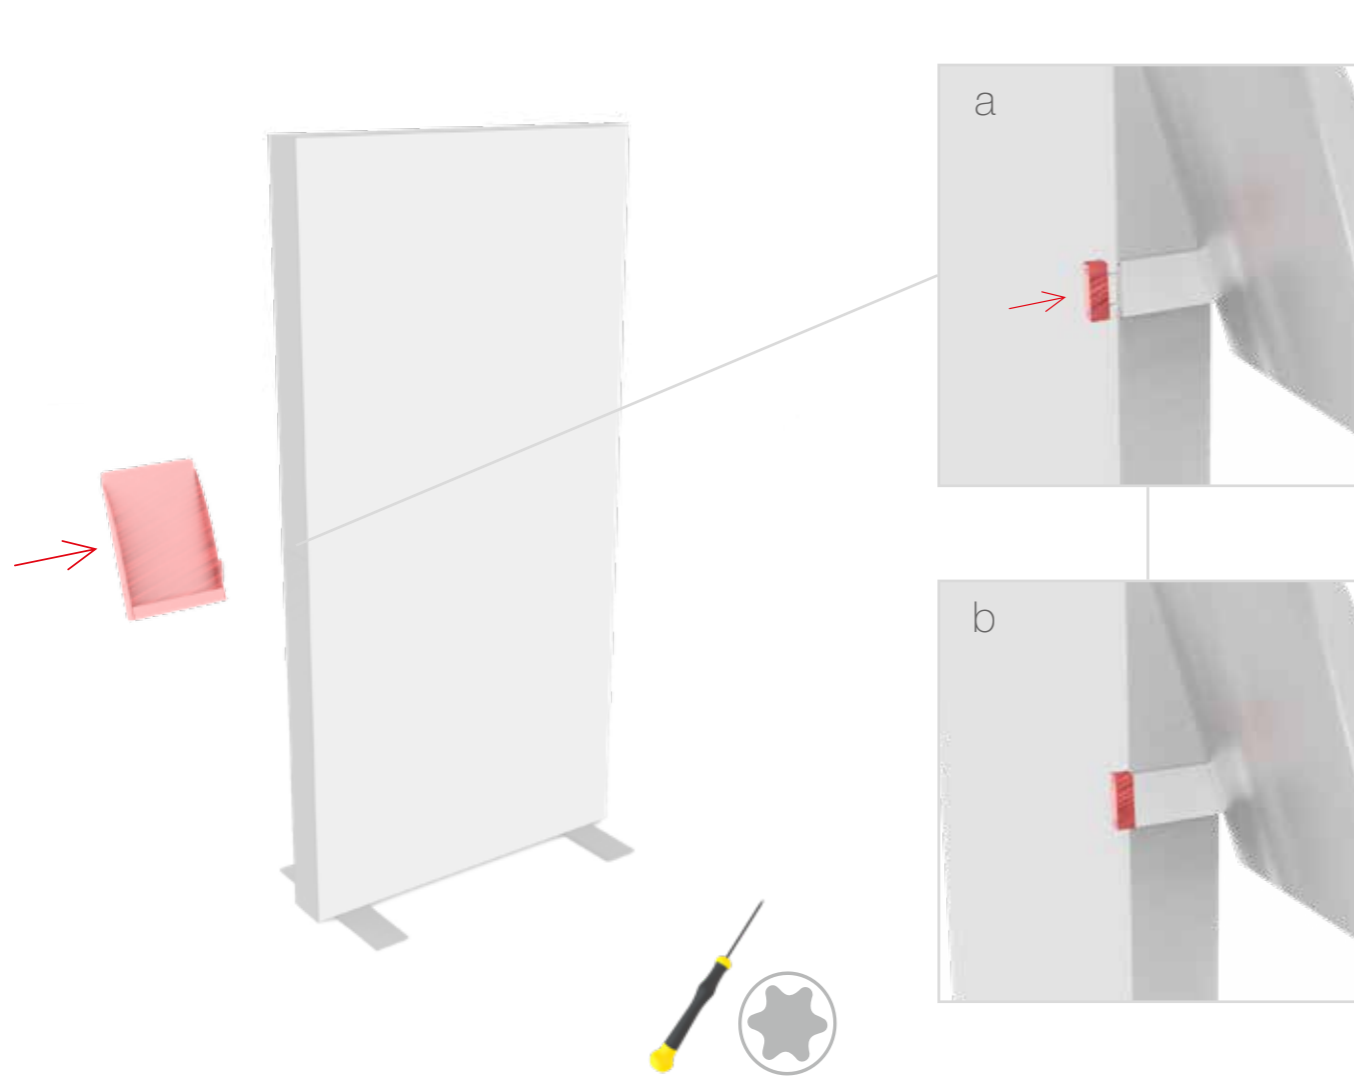

LED UP

BROCHURE RACK & SHELF

KG
3 kg
ABLAGE GRÖSSE/
SHELF SIZE:
100 x 15 cm

KG
3 kg
ABLAGE GRÖSSE/
SHELF SIZE:
31 x 15 cm

KG
3 kg

A4 BROSCHÜREN ABLAGE GRÖSSE/
A4 BROCHURE HOLDER SIZE:
233 x 339 x 25 mm

3 kg
ABLAGE GRÖSSE/
SHELF SIZE:
100 x 15 cm

3 kg
ABLAGE GRÖSSE/
SHELF SIZE:
31 x 15 cm

ABLAGE GRÖSSE/
SHELF SIZE:
100 x 15 cm